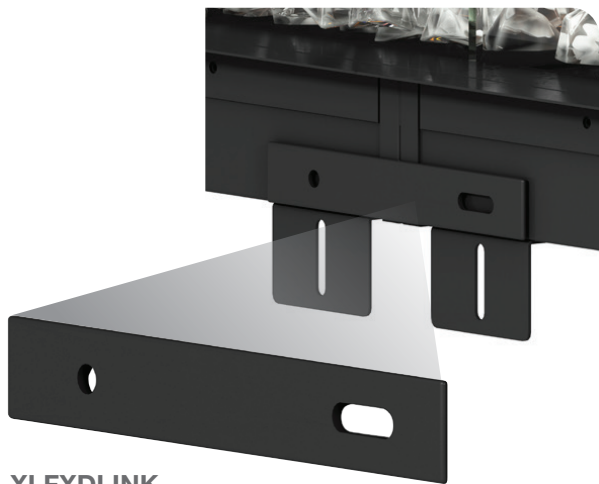

IgniteXL® Bold

Linking Bracket for Modular Installation

XLFXDLINK

Modular Installation
Made Easy

Left, Shown with 3 connected
60" IgniteXL Bold Fireplace

Why settle for one luxury electric fireplace when two or more can be combined to make a grand set of flames for a massive visual impact. Get a large, extravagant fireplace installation for a fraction of the cost of an equivalent gas unit; the IgniteXL® Bold gives you high end operation with the look for which you've been longing. The IgniteXL® Bold Linear is the first electric fireplace with the ability to link units together for complete customization – pushing length to new limits.

IgniteXL® Bold Linking Bracket for Modular Installation

XLFXDLINK

Front, Shown with 3 connected
60" IgniteXL Bold Fireplace

Right
Shown with 3 - 60 inch units

Bay
Shown with 3 - 60 inch units

XLFXDLINK
Linking Kit Bracket

Why Invest in a Modular Electric Fireplace?

Lengthy Connections

To get a dramatically oversized linear fireplace that makes a lasting impression, use the linking kit and combine multiple units in a series to achieve your desired length