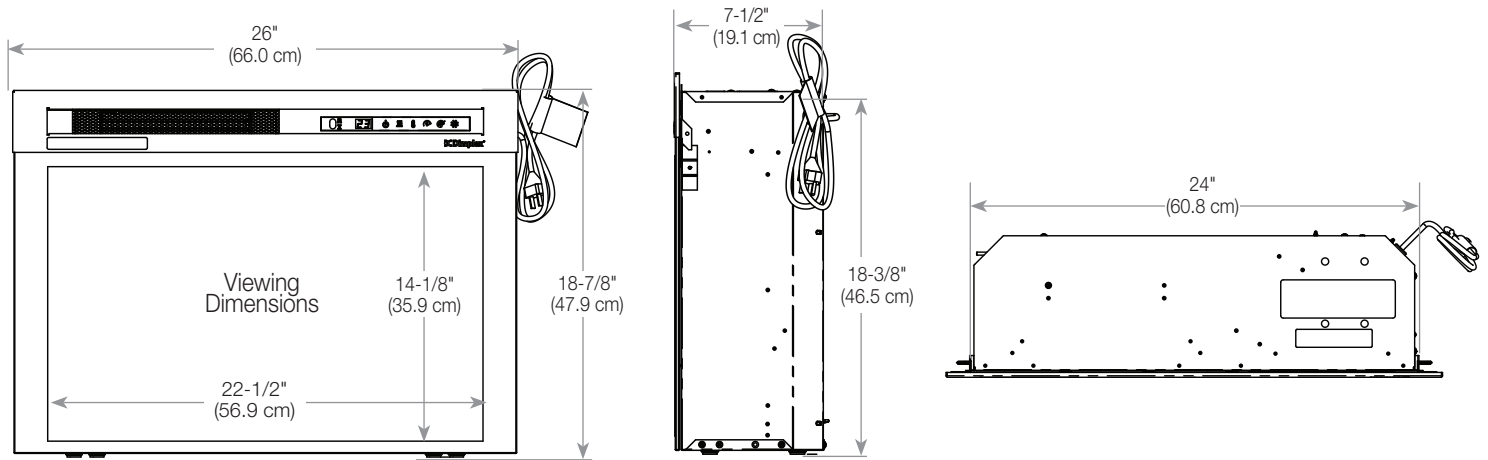

### Color Themes

Red Highlights

Glowing Logs/Embers

Multi-function Remote

120 Volts | 1,465 Watts | 5,000 BTU

Model #	Description	Lbs / Kg (packaged)	UPC	Wty. <sup>†</sup>	Carton Dimensions (WxHxD)		Cube	
					Inches	cm	ft <sup>3</sup>	m <sup>3</sup>
XHD26L	26" Multi-Fire XHD Electric Firebox - Realogs	25 / 11.3 (30 / 13.6)	781052 110823	2 yr.	28-1/2 x 22-3/8 x 10-5/8	72.4 x 56.9 x 26.9	3.96	0.1
XHD26G	26" Multi-Fire XHD Electric Firebox - Acrylic Ice	25 / 11.3 (28.9 / 13.1)	781052 110816	2 yr.	28-1/2 x 22-3/8 x 10-5/8	72.4 x 56.9 x 26.9	3.96	0.1

### Product Dimensions:

### Framing Dimensions: