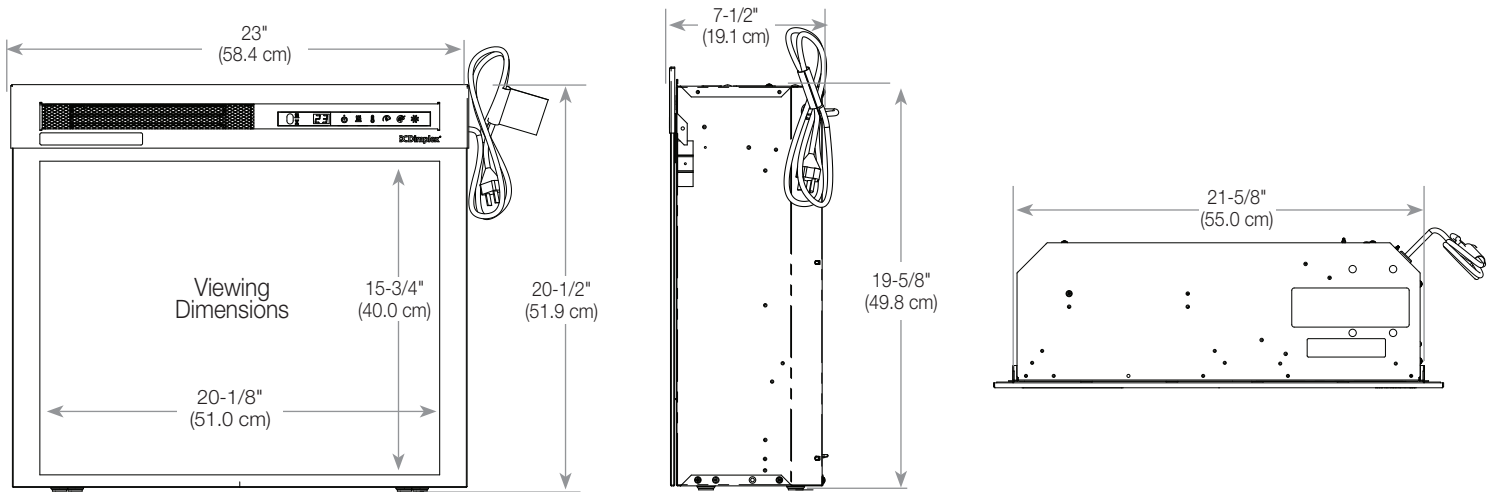

Also available with Realogs®: XHD23L

Color Themes

Multi-function Remote

120 Volts | 1,465 Watts | 5,000 BTU

Model #	Description	Lbs / Kg (packaged)	UPC	Wty. ¹	Carton Dimensions (WxHxD)		Cube	
					Inches	cm	ft ³	m ³
XHD23G	23" Multi-Fire XHD Electric Firebox - Acrylic Ice	23 / 10.4 (29.1 / 13.2)	781052 115118	2 yr.	25-5/8 x 24 x 10-5/8	65.0 x 61.0 x 27.0	4.0	0.1
XHD23L	23" Multi-Fire XHD Electric Firebox - Realogs	23 / 10.4 (28.2 / 12.8)	781052 115125	2 yr.	25-5/8 x 24 x 10-5/8	65.0 x 61.0 x 27.0	4.0	0.1

XHD23G

Product Dimensions:

Framing Dimensions:

XHD23G

A	B	C
21-1/2" (54.8)	20" (50.8 cm)	8" (20.3 cm)

NOTE: The XHD23G Electric Firebox does not require any special venting. Make sure there is clearance for air circulation beneath the unit and at least 1/2" behind it.