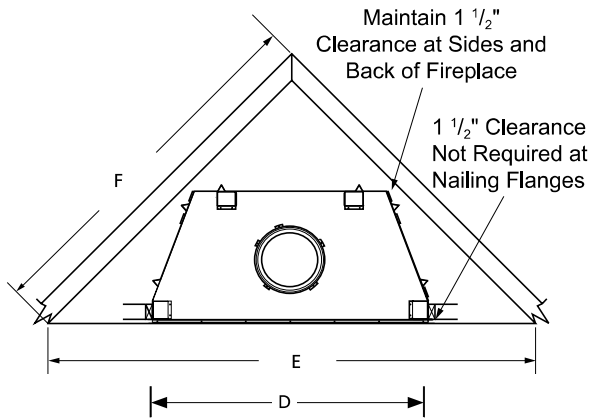

CORNER FRAMING SPECIFICATIONS

	WRT6036	WRT6042	WRT6050
D	45-1/4"	51-1/4"	59-1/4"
E	86-1/2"	92"	100"
F	61"	65"	71"