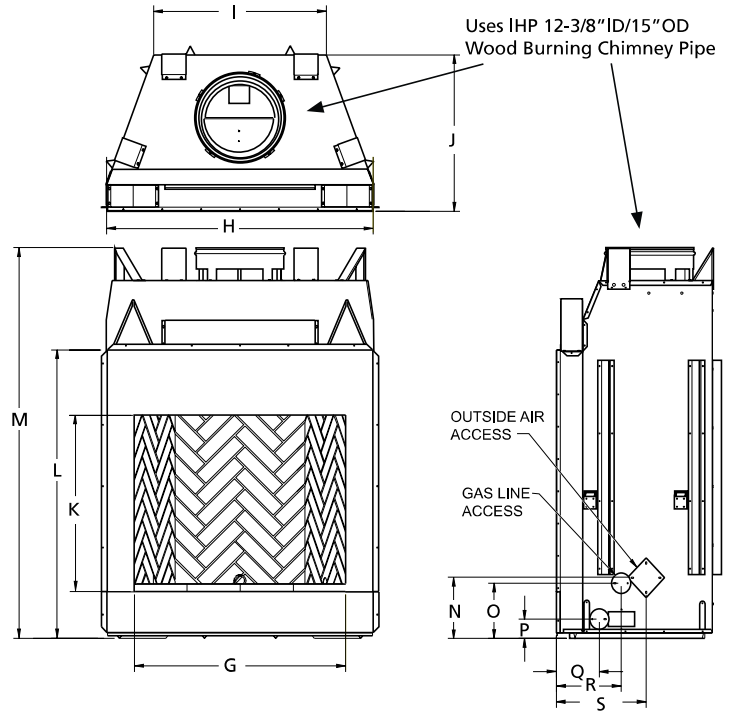

## FLAT WALL FRAMING SPECIFICATIONS

	WRT6036	WRT6042	WRT6050
A	67-1/8"	67-1/8"	67-1/8"
B	45-1/4"	51-1/4"	59-1/4"
C	28-1/4"	30-1/8"	30-1/8"

## CORNER FRAMING SPECIFICATIONS

	WRT6036	WRT6042	WRT6050
D	45-1/4"	51-1/4"	59-1/4"
E	86-1/2"	92"	100"
F	61"	65"	71"

## APPLIANCE SPECIFICATIONS

	WRT6036	WRT6042	WRT6050
G	36"	42"	50"
H	45-1/8"	51-1/8"	59"
I	29"	30-1/2"	38-1/2"
J	26-5/8"	29"	28-1/2"
K	30"	30"	30"
L	49"	49"	49"
M	67"	67"	67"
N	10-1/2"	10-1/2"	10-1/2"
O	9-1/2"	9-1/2"	9-1/2"
P	3-1/2"	3-1/2"	3-1/2"
Q	7-1/4"	8-1/2"	8-1/2"
R	11"	13"	13"
S	15-1/4"	17"	17"