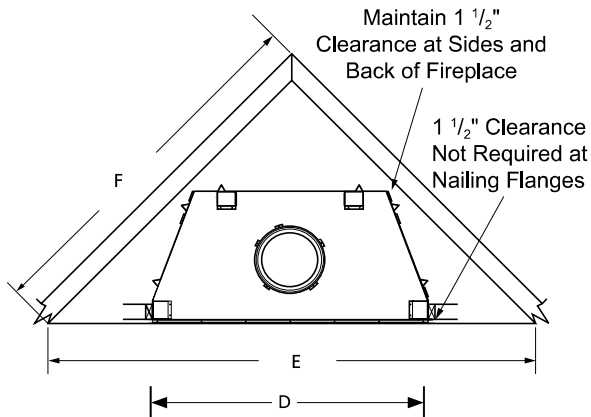

GLASS DOORS

(Optional)

Expertly crafted bi-fold glass doors in an Ebony finish.

FLAT WALL FRAMING SPECIFICATIONS

	WRT6036	WRT6042	WRT6050
A	67-1/8"	67-1/8"	67-1/8"
B	45-1/4"	51-1/4"	59-1/4"
C	28-1/4"	30-1/8"	30-1/8"

CORNER FRAMING SPECIFICATIONS

	WRT6036	WRT6042	WRT6050
D	45-1/4"	51-1/4"	59-1/4"
E	86-1/2"	92"	100"
F	61"	65"	71"

APPLIANCE SPECIFICATIONS

	WRT6036	WRT6042	WRT6050
G	36"	42"	50"
H	45-1/8"	51-1/8"	59"
I	29"	30-1/2"	38-1/2"
J	26-5/8"	29"	28-1/2"
K	30"	30"	30"
L	49"	49"	49"
M	67"	67"	67"
N	10-1/2"	10-1/2"	10-1/2"
O	9-1/2"	9-1/2"	9-1/2"
P	3-1/2"	3-1/2"	3-1/2"
Q	7-1/4"	8-1/2"	8-1/2"
R	11"	13"	13"
S	15-1/4"	17"	17"