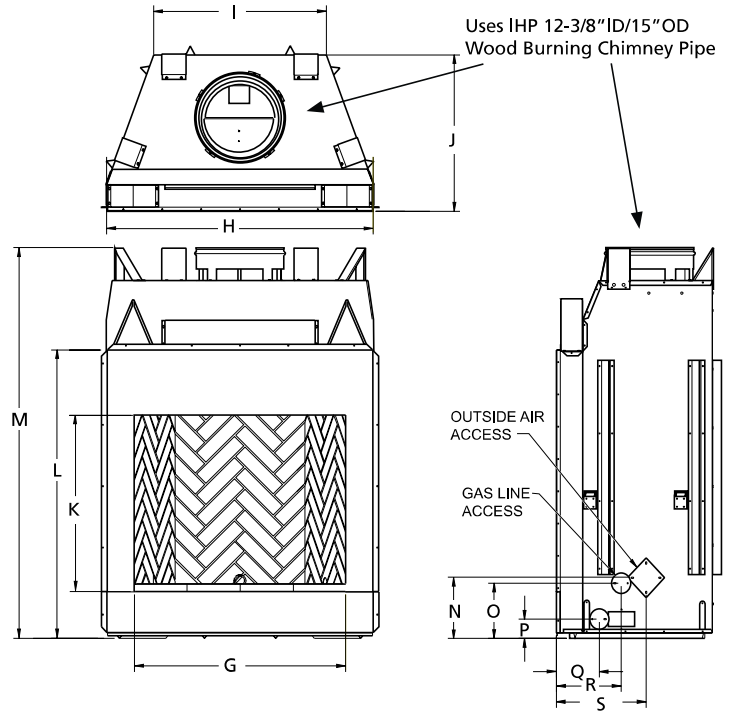

CORNER FRAMING SPECIFICATIONS

	WRT6036	WRT6042	WRT6050
D	45-1/4"	51-1/4"	59-1/4"
E	86-1/2"	92"	100"
F	61"	65"	71"

APPLIANCE SPECIFICATIONS

	WRT6036	WRT6042	WRT6050
G	36"	42"	50"
H	45-1/8"	51-1/8"	59"
I	29"	30-1/2"	38-1/2"
J	26-5/8"	29"	28-1/2"
K	30"	30"	30"
L	49"	49"	49"
M	67"	67"	67"
N	10-1/2"	10-1/2"	10-1/2"
O	9-1/2"	9-1/2"	9-1/2"
P	3-1/2"	3-1/2"	3-1/2"
Q	7-1/4"	8-1/2"	8-1/2"
R	11"	13"	13"
S	15-1/4"	17"	17"