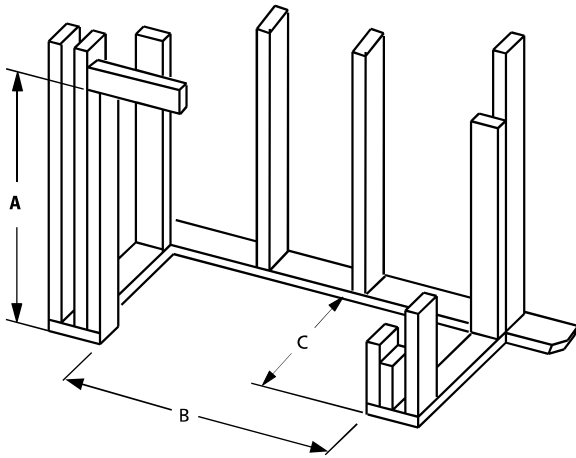

FLAT WALL FRAMING SPECIFICATIONS

	WRT6036	WRT6042	WRT6050
A	67-1/8"	67-1/8"	67-1/8"
B	45-1/4"	51-1/4"	59-1/4"
C	28-1/4"	30-1/8"	30-1/8"