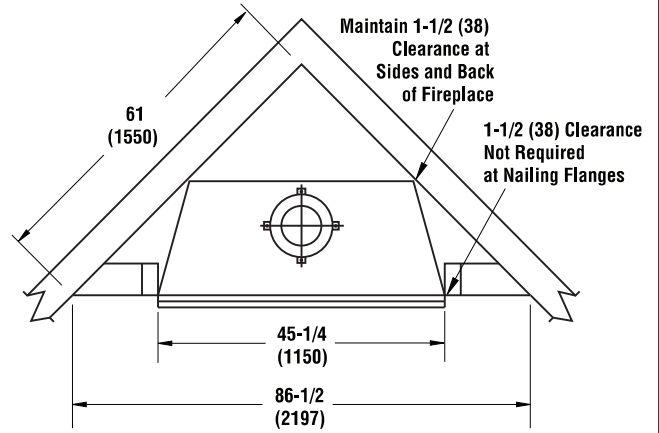

## INDOOR WOOD-BURNING FIREPLACES

Framing Dimensions

Parallel Framing Dimensions

	A	B	C
36" Models	67-1/8 (1705)	45-5/8 (1159)	28-1/4 (718)

Inches (millimeters)

Corner Framing Dimensions

Inches (millimeters)

Top View

36" HEARTH

Fireplace Dimensions

Front View

Side View