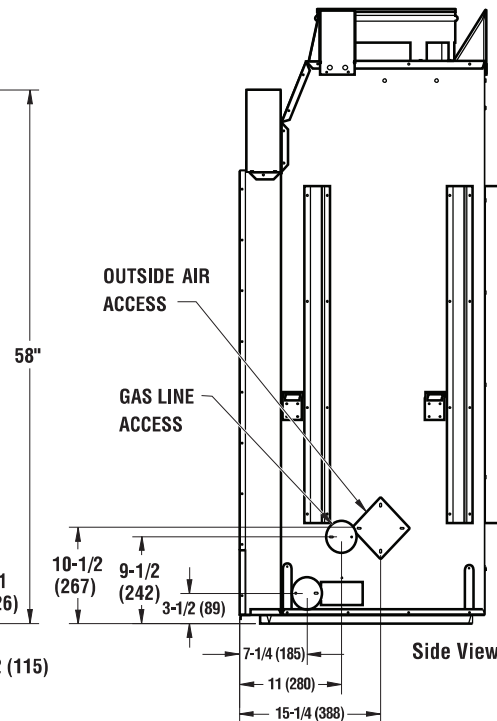

## INDOOR WOOD-BURNING FIREPLACES

Framing Dimensions

Parallel Framing Dimensions

	A	B	C
36" Models	67-1/8 (1705)	45-5/8 (1159)	28-1/4 (718)

Inches (millimeters)

Corner Framing Dimensions

Inches (millimeters)

Top View

36" HEARTH

Fireplace Dimensions

Front View

Side View