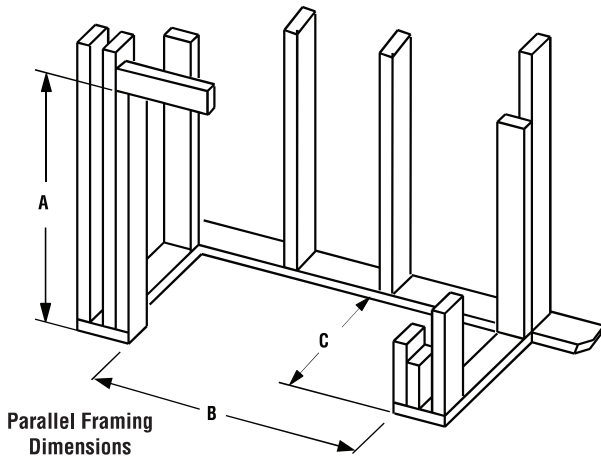

## INDOOR WOOD-BURNING FIREPLACES

Framing Dimensions

Parallel Framing Dimensions

	A	B	C
36" Models	67-1/8 (1705)	45-5/8 (1159)	28-1/4 (718)

Inches (millimeters)

Corner Framing Dimensions

Inches (millimeters)

Top View

36" HEARTH

Fireplace Dimensions

Front View

Side View