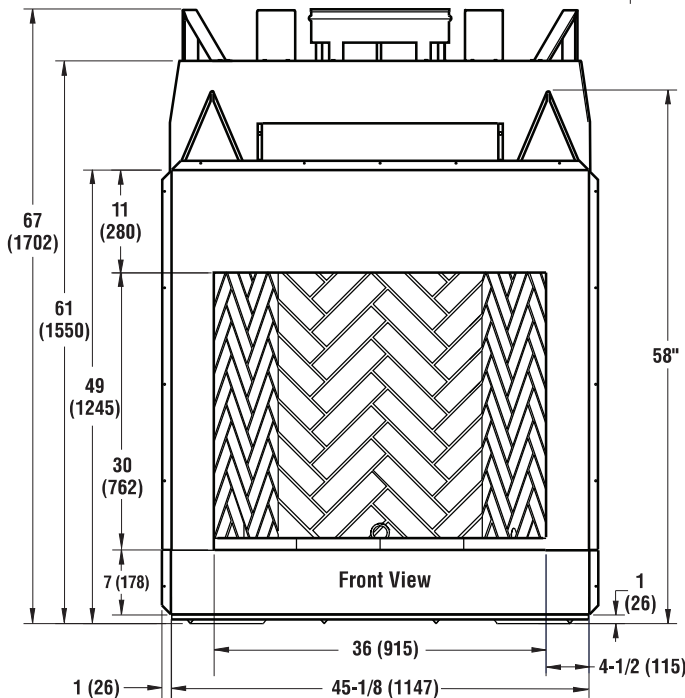

## INDOOR WOOD-BURNING FIREPLACES

Framing Dimensions

Parallel Framing Dimensions

	A	B	C
36" Models	67-1/8 (1705)	45-5/8 (1159)	28-1/4 (718)

Inches (millimeters)

Corner Framing Dimensions

Inches (millimeters)

Top View

36" HEARTH

Fireplace Dimensions

Front View

Side View