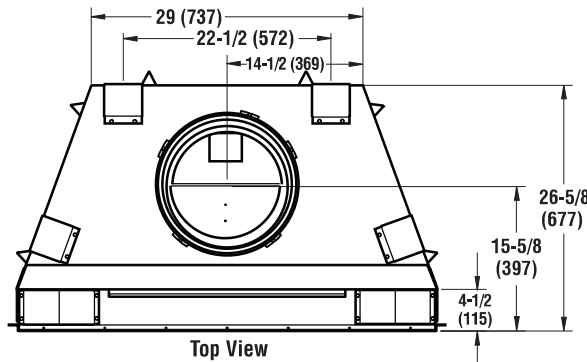

## INDOOR WOOD-BURNING FIREPLACES

Framing Dimensions

Parallel Framing Dimensions

	A	B	C
36" Models	67-1/8 (1705)	45-5/8 (1159)	28-1/4 (718)

Inches (millimeters)

Corner Framing Dimensions

Inches (millimeters)

Top View

36" HEARTH

Fireplace Dimensions

Front View

Side View