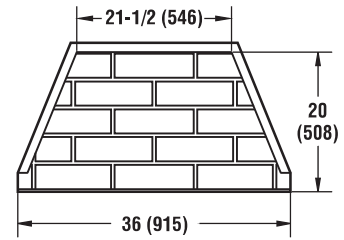

## INDOOR WOOD-BURNING FIREPLACES

Framing Dimensions

Parallel Framing Dimensions

	A	B	C
36" Models	67-1/8 (1705)	45-5/8 (1159)	28-1/4 (718)

Inches (millimeters)

Corner Framing Dimensions

Inches (millimeters)

Top View

36" HEARTH

Fireplace Dimensions

Front View

Side View