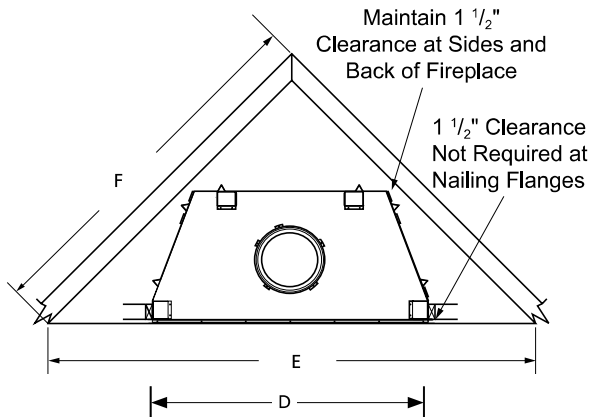

Bi-fold glass doors in black trim finish

Gas Log Sets

Smoky Weathered Oak

Ozark Charred Oak

Ashton White Birch

FLAT WALL FRAMING SPECIFICATIONS

	WRT4536	WRT4542	WRT4550
A	67-1/8"	67-1/8"	67-1/8"
B	45-1/4"	51-1/4"	59-1/4"
C	28-1/4"	30-1/8"	30-1/8"

CORNER FRAMING SPECIFICATIONS

	WRT4536	WRT4542	WRT4550
D	45-1/4"	51-1/4"	59-1/4"
E	86-1/2"	92"	100"
F	61"	65"	71"

APPLIANCE SPECIFICATIONS

	WRT4536	WRT4542	WRT4550
G	36"	42"	50"
H	45-1/8"	51-1/8"	59"
I	29"	30-1/2"	38-1/2"
J	26-5/8"	29"	28-1/2"
K	30"	30"	30"
L	49"	49"	49"
M	67"	67"	67"
N	10-1/2"	10-1/2"	10-1/2"
O	9-1/2"	9-1/2"	9-1/2"
P	3-1/2"	3-1/2"	3-1/2"
Q	7-1/4"	8-1/2"	8-1/2"
R	11"	13"	13"
S	15-1/4"	17"	17"