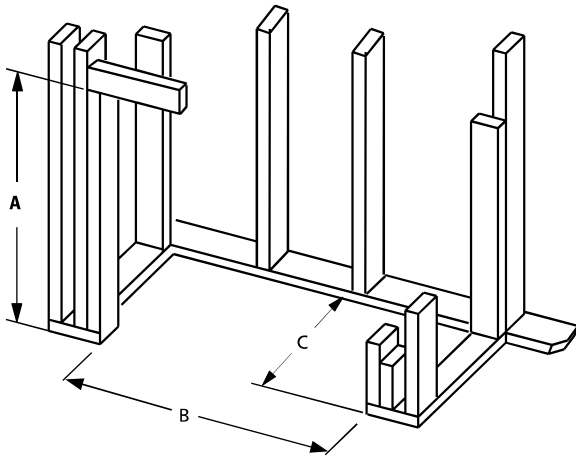

Bi-fold glass doors in black trim finish

Gas Log Sets

Smoky Weathered Oak

Ozark Charred Oak

Ashton White Birch

FLAT WALL FRAMING SPECIFICATIONS

	WRT4536	WRT4542	WRT4550
A	67-1/8"	67-1/8"	67-1/8"
B	45-1/4"	51-1/4"	59-1/4"
C	28-1/4"	30-1/8"	30-1/8"

CORNER FRAMING SPECIFICATIONS

	WRT4536	WRT4542	WRT4550
D	45-1/4"	51-1/4"	59-1/4"
E	86-1/2"	92"	100"
F	61"	65"	71"

APPLIANCE SPECIFICATIONS

	WRT4536	WRT4542	WRT4550
G	36"	42"	50"
H	45-1/8"	51-1/8"	59"
I	29"	30-1/2"	38-1/2"
J	26-5/8"	29"	28-1/2"
K	30"	30"	30"
L	49"	49"	49"
M	67"	67"	67"
N	10-1/2"	10-1/2"	10-1/2"
O	9-1/2"	9-1/2"	9-1/2"
P	3-1/2"	3-1/2"	3-1/2"
Q	7-1/4"	8-1/2"	8-1/2"
R	11"	13"	13"
S	15-1/4"	17"	17"