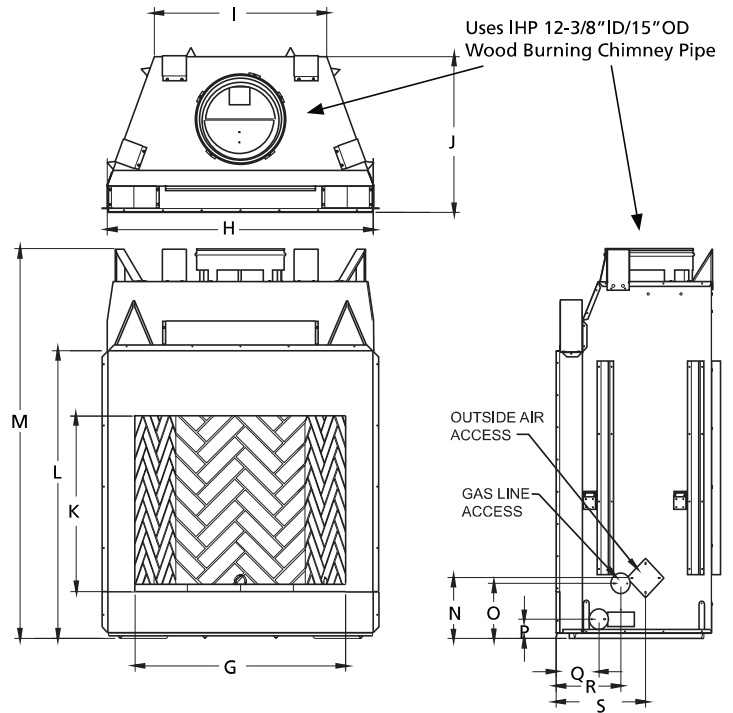

Bi-fold glass doors in black trim finish

Gas Log Sets

Smoky Weathered Oak

Ozark Charred Oak

Ashton White Birch

FLAT WALL FRAMING SPECIFICATIONS

	WRT4536	WRT4542	WRT4550
A	67-1/8"	67-1/8"	67-1/8"
B	45-1/4"	51-1/4"	59-1/4"
C	28-1/4"	30-1/8"	30-1/8"

CORNER FRAMING SPECIFICATIONS

	WRT4536	WRT4542	WRT4550
D	45-1/4"	51-1/4"	59-1/4"
E	86-1/2"	92"	100"
F	61"	65"	71"

APPLIANCE SPECIFICATIONS

	WRT4536	WRT4542	WRT4550
G	36"	42"	50"
H	45-1/8"	51-1/8"	59"
I	29"	30-1/2"	38-1/2"
J	26-5/8"	29"	28-1/2"
K	30"	30"	30"
L	49"	49"	49"
M	67"	67"	67"
N	10-1/2"	10-1/2"	10-1/2"
O	9-1/2"	9-1/2"	9-1/2"
P	3-1/2"	3-1/2"	3-1/2"
Q	7-1/4"	8-1/2"	8-1/2"
R	11"	13"	13"
S	15-1/4"	17"	17"