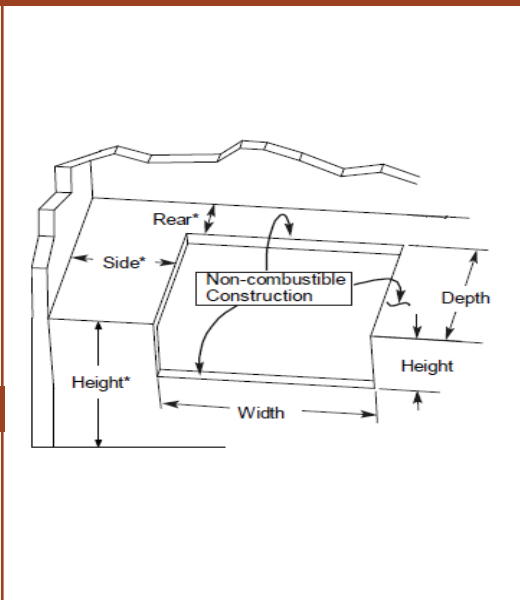

Dimensions: Describe the actual dimensions of the product once it is resting/installed in a barbecue island.

Grills/ Griddles

Model	Cutout Dimensions			Overall Dimensions			Total BTU Ratings	
	Width	Depth	Height	Width	Depth	Height	LP	NG
WF-PRO30G-RH	29"	21-1/2"	10-1/2"	30"	26-1/2"	25"	42,000	42,000
WF-PRO36G-RH	35"	21-1/2"	10-1/2"	36"	26-1/2"	25"	58,000	58,000
WF-PRO42G-RH	41"	21-1/2"	10-1/2"	42"	26-1/2"	25"	74,000	74,000
WF-PRO30GRD-RH	29"	21-7/8"	10-1/2"	30"	25-7/8"	13-3/4"	35,000	35,000

Side Burners

WF-PWBRN-RH	20-3/4"	21-1/4"	10-1/4"	24"	25-1/4"	12"	60,000	60,000
WF-DBLSBRN-RH	13"	20"	10-1/2"	14"	23-1/2"	10-1/2"	30,000	30,000

Island Accessories

WF-VSD1622-BSS	14-5/8"	-	20-3/4"	16-1/8"	-	22-1/4"
WF-HSD2720-BSS	24-3/8"	-	17-3/8"	26-1/8"	-	19-1/8"
WF-VSD2027-BSS	17-3/8"	-	24-3/8"	19-1/8"	-	26-1/8"
WF-DDR3024-BSS	28-3/4"	-	22-7/8"	30-1/4"	-	24-1/4"
WF-DDR3824-BSS	36-1/2"	-	22-7/8"	38-1/4"	-	24-1/4"
WF-TDW1926-BSS	17-1/4"	20-5/8"	24-1/2"	19"	22-3/8"	25-7/8"
WF-TRDW1426-BSS	12"	18-1/4"	24-3/8"	14-3/8"	18-7/8"	26-1/4"
WF-DDW1622-BSS	14-5/8"	17-3/4"	20-3/4"	16-1/4"	18-1/4"	22"
WF-DDWCOMBO3024-BSS	28-3/4"	20-3/4"	22-7/8"	30-1/4"	22-3/8"	24-1/4"
WF-IV-M	12-1/4"	1-1/4"	6-1/4"	12-1/4"	1-1/4"	6-1/4"

*Island accessories also available in 304 stainless steel

Refrigeration/Ice Chests

WFR-15	14-7/8"	23-7/8"	34"	14-7/8"	23-7/8"	34"
WFR-24	23-3/4"	23-7/8"	34"	23-3/4"	23-7/8"	34"
WFRDD-24	23-3/4"	22-7/8"	32-5/8"	23-3/4"	22-7/8"	32-5/8"
WF-SIC	17-1/4"	11-7/8"	23-1/4"	24-1/8"	14"	18-1/4"
WF-LIC	23-1/2"	13-3/4"	23-1/2"	25-3/8"	17"	25-3/8"