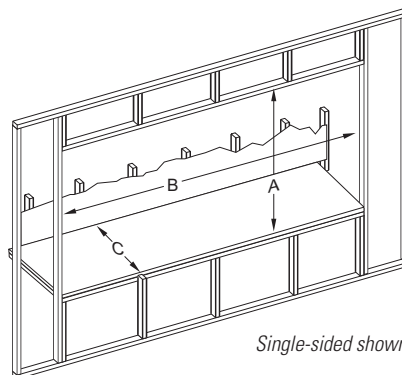

## LOG SET (OPTIONAL)

Driftwood Ceramic Fiber Log Set with Rocks

48-inch Boulevard See-Through Fireplace with Crushed Glass and 1-1/2-inch Beveled Front in Matte Black

## FRAMING DIMENSIONS

	VFLB36FP	VFLB48FP	VFLB48SP
A	41-5/8	41-5/8	41-5/8
B	42-1/2	54-1/2	54-1/2
C	11-1/2	11-1/2	12*

Measurements given in inches.

\*Dimensions may vary based on install. See manual.

Single-sided shown