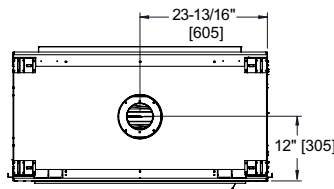

Interior Options

Traditional Brick

Herringbone Brick

Fortress (indoor side) shown with Herringbone brick refractory

Fortress (outdoor side) shown with Herringbone brick refractory

Model	Front Width		Back Width		Height		Depth		Viewing Area	BTU/Hour Input
	Unit	Framing	Unit	Framing	Unit	Framing	Unit	Framing		
Fortress	49-3/8" [1254]	49-1/2" [1257]	49-3/8" [1254]	49-1/2" [1257]	44-3/8" [1154]	44-7/8" [1140]	25-5/8" [650]	23" [584]	36" x 30" [915 x 762]	56,000 (NG/LP)

Front View

Top View

Left Side View

Right Side View

Dimensions for all products are in inches and millimeters. Product information is not complete and is subject to change without notice. Product installation must adhere strictly to instructions shipped with product. We recommend measuring individual units at installation. NOTE: Combustible material should not cover the face. Refer to installation manual for detailed specifications on installing this product. Hearth & Home Technologies® reserves the right to update units periodically. The flame and glass media appearance may vary based on the type of fuel burned. Actual product appearance, including flame, may differ from product images.