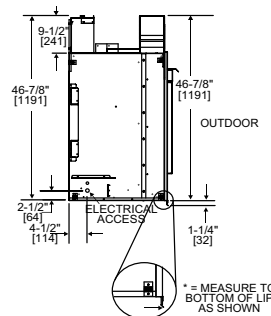

INDOOR/OUTDOOR GAS FIREPLACES

TWILIGHT MODERN INDOOR/OUTDOOR GAS FIREPLACE

Bring inside and outside living together with one see-through, indoor/outdoor fireplace. The Twilight Modern creates an inviting atmosphere with artistic flames through crushed glass. Turn on the fire by touchscreen remote, wireless wall switch or optional smart app with Wi-Fi and voice control as you upgrade two spaces at once with modern style.

- Unique indoor/outdoor viewing for increased fireside views
- Artistic flames rise through a crushed glass firebed for eye-catching details
- No chimney or venting required, blending your fireplace effortlessly into your outdoor space
- Enhanced safety with the IntelliFire Touch® ignition system
- Select from the IntelliFire® app, touchscreen remote control or wireless wall switch for a solution that fits your life
- 36" viewing area

Interior Front Options

Exterior Front Option

Glass Media Options

Model	Front Width		Back Width		Height		Depth		Glass Size	BTU/hr Input
	Unit	Framing	Unit	Framing	Unit	Framing	Unit	Framing		
Twilight-II / Twilight-Mod	43" [1091]	44" [1118]	43" [1091]	44" [1118]	46-7/8" [1191]	47-5/8" [1210]	24" [609]	23" [584]	35-5/8" x 21-1/2" [905 x 546]	38,000 (NG), 36,000 (LP)

Side View

* = MEASURE TO BOTTOM OF LIP AS SHOWN