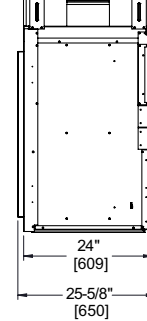

Amber

Model	Front Width		Back Width		Height		Depth		Glass Size	BTU/hr Input
	Unit	Framing	Unit	Framing	Unit	Framing	Unit	Framing		
Twilight-II / Twilight-Mod	43" [1091]	44" [1118]	43" [1091]	44" [1118]	46-7/8" [1191]	47-5/8" [1210]	24" [609]	23" [584]	35-5/8" x 21-1/2" [905 x 546]	38,000 (NG), 36,000 (LP)

Model	Front Width		Back Width		Height		Depth		Glass Size	BTU/hr Input
	Unit	Framing	Unit	Framing	Unit	Framing	Unit	Framing		
Twilight-II / Twilight-Mod	43"	44"	43"	44"	46-7/8"	47-5/8"	24"	23"	35-5/8" x 21-1/2" [905 x 546]	38,000 (NG), 36,000 (LP)

Interior Options

Traditional Brick

Herringbone Brick

Fortress (indoor side) shown with Herringbone brick refractory

Fortress (outdoor side) shown with Herringbone brick refractory

Model	Front Width		Back Width		Height		Depth		Viewing Area	BTU/Hour Input
	Unit	Framing	Unit	Framing	Unit	Framing	Unit	Framing		
Fortress	49-3/8" [1254]	49-1/2" [1257]	49-3/8" [1254]	49-1/2" [1257]	44-3/8" [1154]	44-7/8" [1140]	25-5/8" [650]	23" [584]	36" x 30" [915 x 762]	56,000 (NG/LP)

Front View

Top View

Left Side View

Right Side View

Dimensions for all products are in inches and millimeters. Product information is not complete and is subject to change without notice. Product installation must adhere strictly to instructions shipped with product. We recommend measuring individual units at installation. NOTE: Combustible material should not cover the face. Refer to installation manual for detailed specifications on installing this product. Hearth & Home Technologies® reserves the right to update units periodically. The flame and glass media appearance may vary based on the type of fuel burned. Actual product appearance, including flame, may differ from product images.