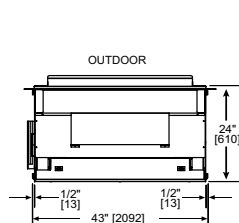

INDOOR/OUTDOOR GAS FIREPLACES

TWILIGHT MODERN INDOOR/OUTDOOR GAS FIREPLACE

Bring inside and outside living together with one see-through, indoor/outdoor fireplace. The Twilight Modern creates an inviting atmosphere with artistic flames through crushed glass. Turn on the fire by touchscreen remote, wireless wall switch or optional smart app with Wi-Fi and voice control as you upgrade two spaces at once with modern style.

- Unique indoor/outdoor viewing for increased fireside views
- Artistic flames rise through a crushed glass firebed for eye-catching details
- No chimney or venting required, blending your fireplace effortlessly into your outdoor space
- Enhanced safety with the IntelliFire Touch® ignition system
- Select from the IntelliFire® app, touchscreen remote control or wireless wall switch for a solution that fits your life
- 36" viewing area

Interior Front Options

Exterior Front Option

Glass Media Options

Model	Front Width		Back Width		Height		Depth		Glass Size	BTU/hr Input
	Unit	Framing	Unit	Framing	Unit	Framing	Unit	Framing		
Twilight-II / Twilight-Mod	43" [1091]	44" [1118]	43" [1091]	44" [1118]	46-7/8" [1191]	47-5/8" [1210]	24" [609]	23" [584]	35-5/8" x 21-1/2" [905 x 546]	38,000 (NG), 36,000 (LP)

Top View

* = MEASURE TO BOTTOM OF LIP AS SHOWN