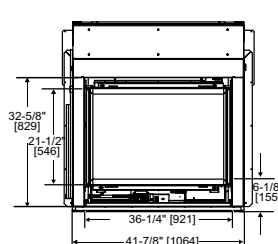

Indoor Front View