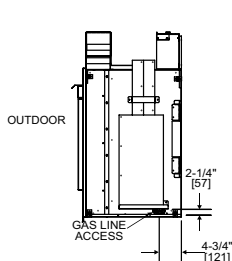

INDOOR/OUTDOOR GAS FIREPLACES

TWILIGHT MODERN INDOOR/OUTDOOR GAS FIREPLACE

Bring inside and outside living together with one see-through, indoor/outdoor fireplace. The Twilight Modern creates an inviting atmosphere with artistic flames through crushed glass. Turn on the fire by touchscreen remote, wireless wall switch or optional smart app with Wi-Fi and voice control as you upgrade two spaces at once with modern style.

- Unique indoor/outdoor viewing for increased fireside views
- Artistic flames rise through a crushed glass firebed for eye-catching details
- No chimney or venting required, blending your fireplace effortlessly into your outdoor space
- Enhanced safety with the IntelliFire Touch® ignition system
- Select from the IntelliFire® app, touchscreen remote control or wireless wall switch for a solution that fits your life
- 36" viewing area

Interior Front Options

Exterior Front Option

Glass Media Options

Model	Front Width		Back Width		Height		Depth		Glass Size	BTU/hr Input
	Unit	Framing	Unit	Framing	Unit	Framing	Unit	Framing		
Twilight-II / Twilight-Mod	43" [1091]	44" [1118]	43" [1091]	44" [1118]	46-7/8" [1191]	47-5/8" [1210]	24" [609]	23" [584]	35-5/8" x 21-1/2" [905 x 546]	38,000 (NG), 36,000 (LP)

Side View

* = MEASURE TO BOTTOM OF LIP AS SHOWN