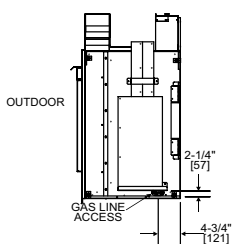

Model	Front Width		Back Width		Height		Depth		Glass Size	BTU/hr Input
	Unit	Framing	Unit	Framing	Unit	Framing	Unit	Framing		
Twilight-II / Twilight-Mod	43"	44"	43"	44"	46-7/8"	47-5/8"	24"	23"	35-5/8" x 21-1/2" [905 x 546]	38,000 (NG), 36,000 (LP)

Side View

Top View

Side View

Indoor Front View

Outdoor Front View

* = MEASURE TO BOTTOM OF LIP AS SHOWN

INDOOR/OUTDOOR GAS FIREPLACES

FORTRESS INDOOR/OUTDOOR GAS FIREPLACE