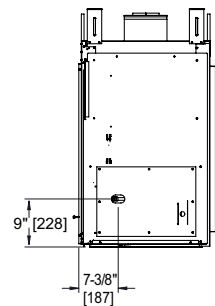

Interior Options

Traditional Brick

Herringbone Brick

Fortress (indoor side) shown with Herringbone brick refractory

Fortress (outdoor side) shown with Herringbone brick refractory

Model	Front Width		Back Width		Height		Depth		Viewing Area	BTU/Hour Input
	Unit	Framing	Unit	Framing	Unit	Framing	Unit	Framing		
Fortress	49-3/8" [1254]	49-1/2" [1257]	49-3/8" [1254]	49-1/2" [1257]	44-3/8" [1154]	44-7/8" [1140]	25-5/8" [650]	23" [584]	36" x 30" [915 x 762]	56,000 (NG/LP)

Front View

Top View

Left Side View

Right Side View

Dimensions for all products are in inches and millimeters. Product information is not complete and is subject to change without notice. Product installation must adhere strictly to instructions shipped with product. We recommend measuring individual units at installation. NOTE: Combustible material should not cover the face. Refer to installation manual for detailed specifications on installing this product. Hearth & Home Technologies® reserves the right to update units periodically. The flame and glass media appearance may vary based on the type of fuel burned. Actual product appearance, including flame, may differ from product images.