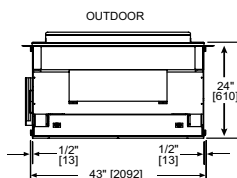

Model	Front Width		Back Width		Height		Depth		Glass Size	BTU/hr Input
	Unit	Framing	Unit	Framing	Unit	Framing	Unit	Framing		
Twilight-II / Twilight-Mod	43"	44"	43"	44"	46-7/8"	47-5/8"	24"	23"	35-5/8" x 21-1/2" [905 x 546]	38,000 (NG), 36,000 (LP)

Side View

Top View

Side View

Indoor Front View

Outdoor Front View

* = MEASURE TO BOTTOM OF LIP AS SHOWN

INDOOR/OUTDOOR GAS FIREPLACES

FORTRESS INDOOR/OUTDOOR GAS FIREPLACE