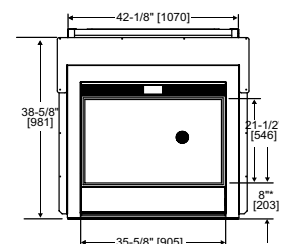

Outdoor Front View