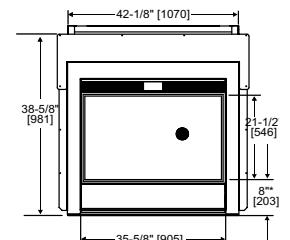

Model	Front Width		Back Width		Height		Depth		Glass Size	BTU/hr Input
	Unit	Framing	Unit	Framing	Unit	Framing	Unit	Framing		
Twilight-II / Twilight-Mod	43"	44"	43"	44"	46-7/8"	47-5/8"	24"	23"	35-5/8" x 21-1/2" [905 x 546]	38,000 (NG), 36,000 (LP)

Side View

Top View

Side View

Indoor Front View

Outdoor Front View

* = MEASURE TO BOTTOM OF LIP AS SHOWN

INDOOR/OUTDOOR GAS FIREPLACES

FORTRESS INDOOR/OUTDOOR GAS FIREPLACE