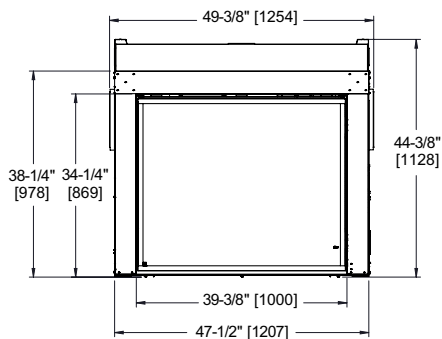

Amber

Model	Front Width		Back Width		Height		Depth		Glass Size	BTU/hr Input
	Unit	Framing	Unit	Framing	Unit	Framing	Unit	Framing		
Twilight-II / Twilight-Mod	43" [1091]	44" [1118]	43" [1091]	44" [1118]	46-7/8" [1191]	47-5/8" [1210]	24" [609]	23" [584]	35-5/8" x 21-1/2" [905 x 546]	38,000 (NG), 36,000 (LP)

Model	Front Width		Back Width		Height		Depth		Glass Size	BTU/hr Input
	Unit	Framing	Unit	Framing	Unit	Framing	Unit	Framing		
Twilight-II / Twilight-Mod	43"	44"	43"	44"	46-7/8"	47-5/8"	24"	23"	35-5/8" x 21-1/2" [905 x 546]	38,000 (NG), 36,000 (LP)

Interior Options

Traditional Brick

Herringbone Brick

Fortress (indoor side) shown with Herringbone brick refractory

Fortress (outdoor side) shown with Herringbone brick refractory

Model	Front Width		Back Width		Height		Depth		Viewing Area	BTU/Hour Input
	Unit	Framing	Unit	Framing	Unit	Framing	Unit	Framing		
Fortress	49-3/8" [1254]	49-1/2" [1257]	49-3/8" [1254]	49-1/2" [1257]	44-3/8" [1154]	44-7/8" [1140]	25-5/8" [650]	23" [584]	36" x 30" [915 x 762]	56,000 (NG/LP)

Front View

Top View

Left Side View

Right Side View

Dimensions for all products are in inches and millimeters. Product information is not complete and is subject to change without notice. Product installation must adhere strictly to instructions shipped with product. We recommend measuring individual units at installation. NOTE: Combustible material should not cover the face. Refer to installation manual for detailed specifications on installing this product. Hearth & Home Technologies® reserves the right to update units periodically. The flame and glass media appearance may vary based on the type of fuel burned. Actual product appearance, including flame, may differ from product images.