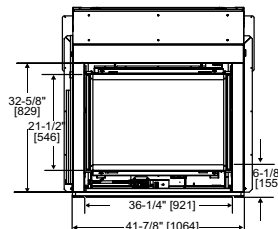

Model	Front Width		Back Width		Height		Depth		Glass Size	BTU/hr Input
	Unit	Framing	Unit	Framing	Unit	Framing	Unit	Framing		
Twilight-II / Twilight-Mod	43"	44"	43"	44"	46-7/8"	47-5/8"	24"	23"	35-5/8" x 21-1/2" [905 x 546]	38,000 (NG), 36,000 (LP)

Side View

Top View

Side View

Indoor Front View

Outdoor Front View

* = MEASURE TO BOTTOM OF LIP AS SHOWN

INDOOR/OUTDOOR GAS FIREPLACES

FORTRESS INDOOR/OUTDOOR GAS FIREPLACE