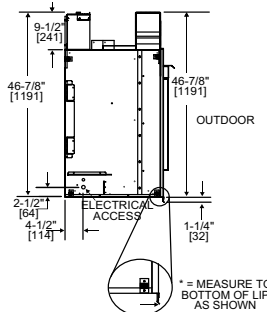

Amber

Model	Front Width		Back Width		Height		Depth		Glass Size	BTU/hr Input
	Unit	Framing	Unit	Framing	Unit	Framing	Unit	Framing		
Twilight-II / Twilight-Mod	43" [1091]	44" [1118]	43" [1091]	44" [1118]	46-7/8" [1191]	47-5/8" [1210]	24" [609]	23" [584]	35-5/8" x 21-1/2" [905 x 546]	38,000 (NG), 36,000 (LP)

Model	Front Width		Back Width		Height		Depth		Glass Size	BTU/hr Input
	Unit	Framing	Unit	Framing	Unit	Framing	Unit	Framing		
Twilight-II / Twilight-Mod	43"	44"	43"	44"	46-7/8"	47-5/8"	24"	23"	35-5/8" x 21-1/2" [905 x 546]	38,000 (NG), 36,000 (LP)

Side View

Top View

Side View

Indoor Front View

Outdoor Front View

* = MEASURE TO BOTTOM OF LIP AS SHOWN

INDOOR/OUTDOOR GAS FIREPLACES

FORTRESS INDOOR/OUTDOOR GAS FIREPLACE

Front View

Top View

Left Side View

Right Side View

Dimensions for all products are in inches and millimeters. Product information is not complete and is subject to change without notice. Product installation must adhere strictly to instructions shipped with product. We recommend measuring individual units at installation. NOTE: Combustible material should not cover the face. Refer to installation manual for detailed specifications on installing this product. Hearth & Home Technologies® reserves the right to update units periodically. The flame and glass media appearance may vary based on the type of fuel burned. Actual product appearance, including flame, may differ from product images.