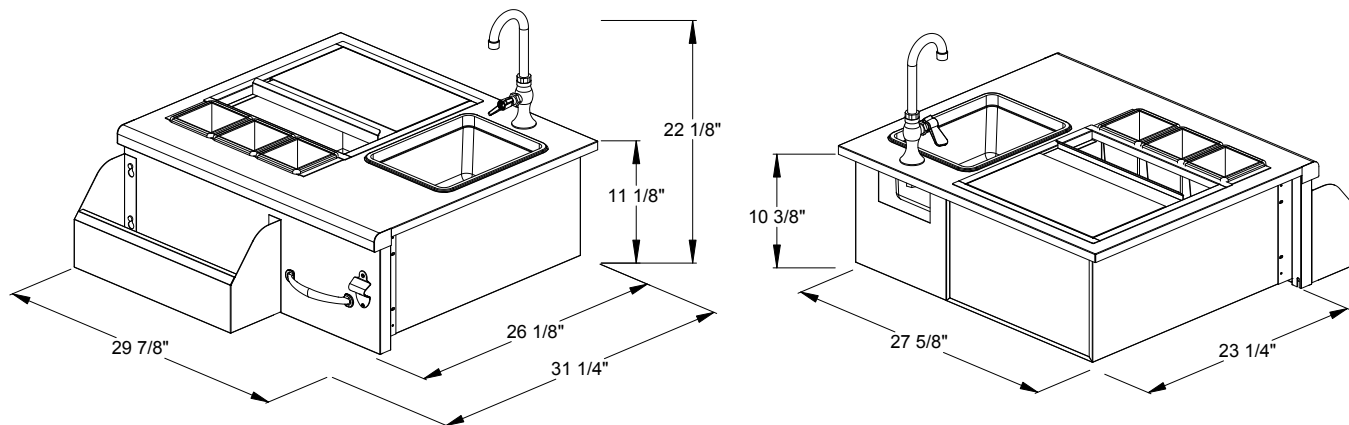

**30 INCH BEVERAGE & PREP STATION  
LIGHTED LED**

**SKU: SSBC-30L**

**NOTES**

---

**DISCLAIMER**

We recommend adding a 1/4" (.25) to the inner dimension to ensure the unit fits properly in the build out.