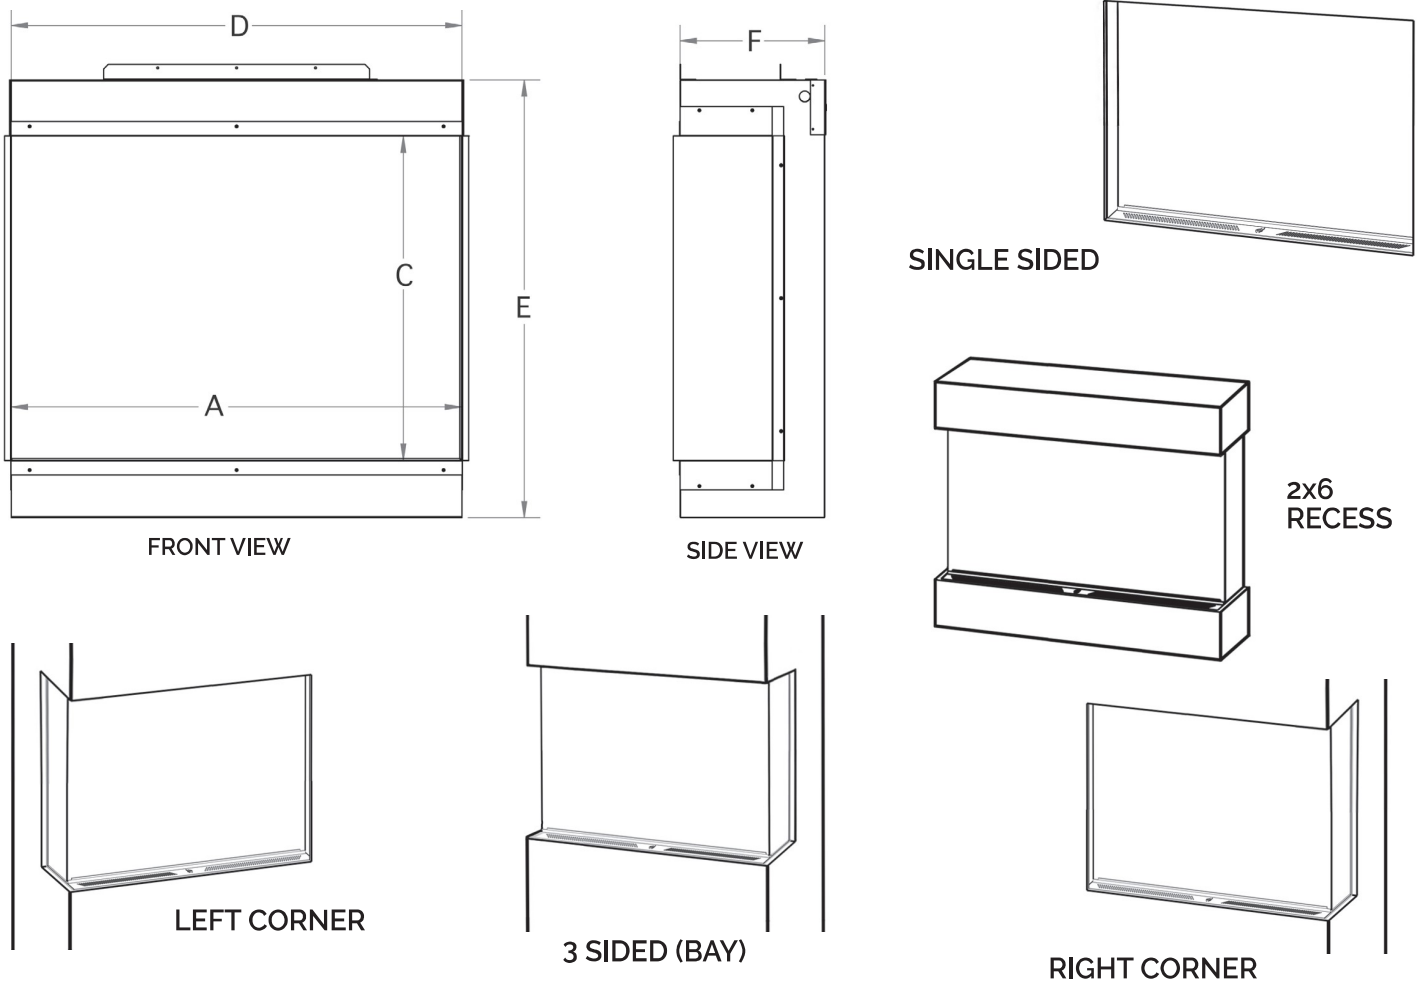

MULTI INSTALLATIONS - OVER 12 DIFFERENT CONFIGURATIONS

- BUILT-IN/ CLEAN FACE INSTALLATION
- PARTIAL RECESS INSTALLATION (2x6 WALL)
- FLOATING WALL CABINET
- FLOOR CABINET
- SINGLE SIDED
- LEFT CORNER
- RIGHT CORNER

SEDONA PRO™ MULTI DIMENSIONAL SPECS

MODEL & CONFIGURATION		VIEWING AREA			FIREBOX DIMENSIONS					
MODEL #	CONFIGURATION	A FRONT GLASS WIDTH	B SIDE GLASS WIDTH	C GLASS HEIGHT	D OVERALL WIDTH	E OVERALL HEIGHT	F OVERALL DEPTH	G BOTTOM TO VIEWING	H TOP TO VIEWING	I BACK TO VIEWING
SPM-3026	SINGLE SIDED	29.875"	-	26"	30"	35"	11.5"	4.5"	4.5"	-
	CORNER (L/R)	29.875"	5	26"	30"	35"	11.5"	4.5"	4.5"	4.125"
	3-SIDED (BAY)	29.875"	5	26"	30"	35"	11.5"	4.5"	4.5"	4.125"
SPM-3626	SINGLE SIDED	35.875"	-	26"	36"	35"	11.5"	4.5"	4.5"	-
	CORNER (L/R)	35.875"	5	26"	36"	35"	11.5"	4.5"	4.5"	4.125"
	3-SIDED (BAY)	35.875"	5	26"	36"	35"	11.5"	4.5"	4.5"	4.125"
SPM-4226	SINGLE SIDED	41.875"	-	26"	42"	35"	11.5"	4.5"	4.5"	-
	CORNER (L/R)	41.875"	5	26"	42"	35"	11.5"	4.5"	4.5"	4.125"
	3-SIDED (BAY)	41.875"	5	26"	42"	35"	11.5"	4.5"	4.5"	4.125"

SEDONA PRO™ MULTI DIMENSIONAL DRAWING SHOWN BELOW

ModernFlames.com

3515 E. Atlanta Ave. Phoenix, AZ 85040
(602) 268-9353 • (877) 246-9353

INNOVATING THE INDUSTRY STANDARDS OF TOMORROW