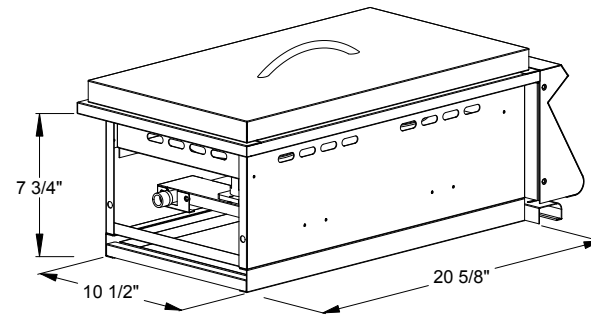

Sizzler Double Side Burner

SKU: SIZSB2

NOTES

DISCLAIMER

We recommend adding a 1/4" (.25) to the inner dimension to ensure the unit fits properly in the build out.