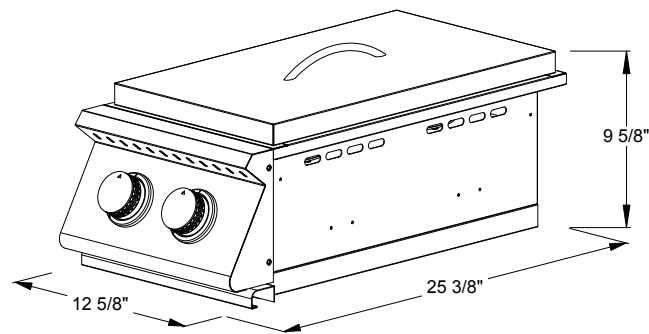

Sizzler Double Side Burner

SKU: SIZSB2

NOTES

DISCLAIMER

We recommend adding a 1/4" (.25) to the inner dimension to ensure the unit fits properly in the build out.