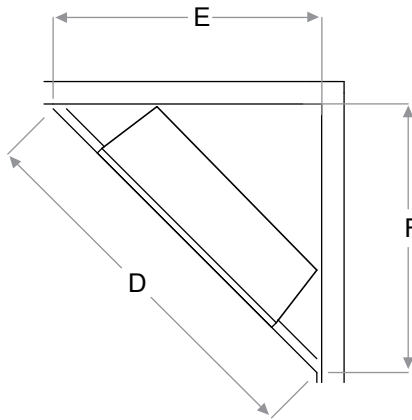

### Accessories

RBFGLOSS42 - 42" Tempered Front Glass  
Dimensions:  
41-1/8" W x 26-5/8" H x 3/8" D  
(104.5 cm x 67.5 cm x 1.1 cm)

RBFDOOR42 - 42" Functional Doors  
with Tempered Glass  
Dimensions:  
45-7/8" W x 31-3/4" H x 1-1/4" D  
(116.5cm x 80.8cm x 3.7cm)

RBFPLUG

RBFL42BR - Birch Log Set  
Dimensions:  
26-1/2" W x 11-1/8" H x 11" D  
(67.2 cm x 28.1 cm x 27.9 cm)

RBFL42FC - Fresh Cut Log Set  
Dimensions:  
26-1/2" W x 11-1/8" H x 11" D  
(67.2 cm x 28.1 cm x 27.9 cm)

### Framing Dimensions:

**NOTE:** The materials used for the finished surround must be cut to precise dimensions as the 1/2" (1.3 cm) self trimming flange is only to create a finished appearance.