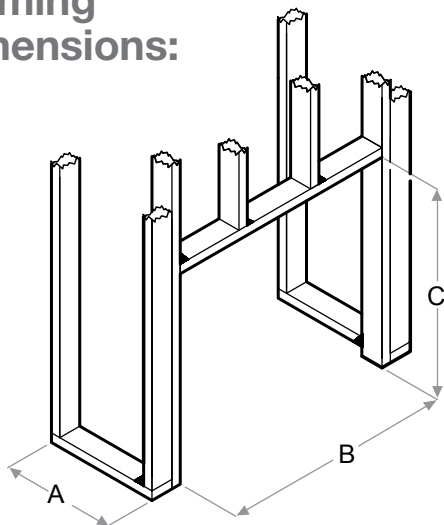

### Accessories

RBFGLOSS42 - 42" Tempered Front Glass  
Dimensions:  
41-1/8" W x 26-5/8" H x 3/8" D  
(104.5 cm x 67.5 cm x 1.1 cm)

RBFDOOR42 - 42" Functional Doors  
with Tempered Glass  
Dimensions:  
45-7/8" W x 31-3/4" H x 1-1/4" D  
(116.5cm x 80.8cm x 3.7cm)

RBFPLUG

RBFL42BR - Birch Log Set  
Dimensions:  
26-1/2" W x 11-1/8" H x 11" D  
(67.2 cm x 28.1 cm x 27.9 cm)

RBFL42FC - Fresh Cut Log Set  
Dimensions:  
26-1/2" W x 11-1/8" H x 11" D  
(67.2 cm x 28.1 cm x 27.9 cm)

### Framing Dimensions:

**NOTE:** The materials used for the finished surround must be cut to precise dimensions as the 1/2" (1.3 cm) self trimming flange is only to create a finished appearance.