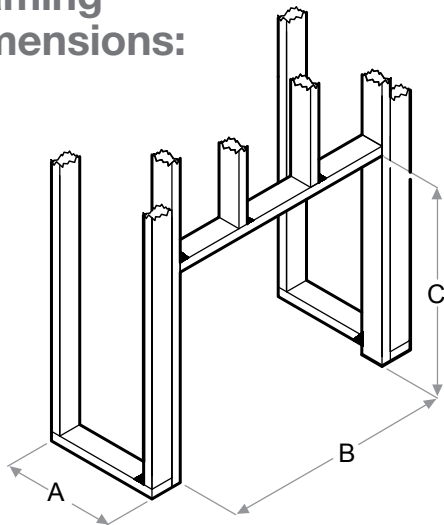

Framing Dimensions:

NOTE: The materials used for the finished surround must be cut to precise dimensions as the 1/2" (1.3 cm) self trimming flange is only to create a finished appearance.

RBF36P

A	B	C	D	E	F
12-1/2" (31.8 cm)	36-5/8" (93.0 cm)	30-5/8" (77.8 cm)	60" (152.4 cm)	42-1/2" (108.0 cm)	42-1/2" (108.0 cm)