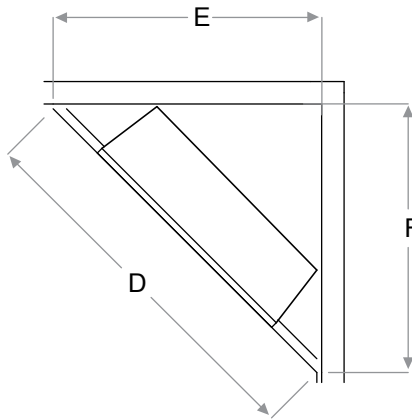

Accessories

RBFGLOSS36P - 36" Tempered Front Glass
Dimensions:
35-1/8" W x 26-5/8" H x 3/8" D
(89.1 cm x 67.5 cm x 1.1 cm)

RBFDOOR36P - 36" Functional Doors
with Tempered Glass
Dimensions:
39-3/4" W x 31-3/4" H x 1-1/4" D
(101.1 cm x 80.8 cm x 3.7 cm)

RBFPLUG

RBFL42BR - Birch Log Set
Dimensions:
26-1/2" W x 11-1/8" H x 11" D
(67.2 cm x 28.1 cm x 27.9 cm)

RBFL42FC - Fresh Cut Log Set
Dimensions:
26-1/2" W x 11-1/8" H x 11" D
(67.2 cm x 28.1 cm x 27.9 cm)

Framing Dimensions:

NOTE: The materials used for the finished surround must be cut to precise dimensions as the 1/2" (1.3 cm) self trimming flange is only to create a finished appearance.

RBF36P

A	B	C	D	E	F
12-1/2" (31.8 cm)	36-5/8" (93.0 cm)	30-5/8" (77.8 cm)	60" (152.4 cm)	42-1/2" (108.0 cm)	42-1/2" (108.0 cm)