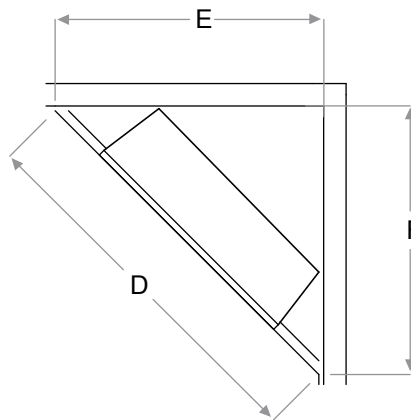

Accessories

RBFGLOSS36P - 36" Tempered Front Glass
Dimensions:
35-1/8" W x 26-5/8" H x 3/8" D
(89.1 cm x 67.5 cm x 1.1 cm)

RBFDOOR36P - 36" Functional Doors
with Tempered Glass
Dimensions:
39-3/4" W x 31-3/4" H x 1-1/4" D
(101.1 cm x 80.8 cm x 3.7 cm)

RBFPLUG

RBFL42BR - Birch Log Set
Dimensions:
26-1/2" W x 11-1/8" H x 11" D
(67.2 cm x 28.1 cm x 27.9 cm)

RBFL42FC - Fresh Cut Log Set
Dimensions:
26-1/2" W x 11-1/8" H x 11" D
(67.2 cm x 28.1 cm x 27.9 cm)

Framing Dimensions:

NOTE: The materials used for the finished surround must be cut to precise dimensions as the 1/2" (1.3 cm) self trimming flange is only to create a finished appearance.

RBF36P

A	B	C	D	E	F
12-1/2" (31.8 cm)	36-5/8" (93.0 cm)	30-5/8" (77.8 cm)	60" (152.4 cm)	42-1/2" (108.0 cm)	42-1/2" (108.0 cm)