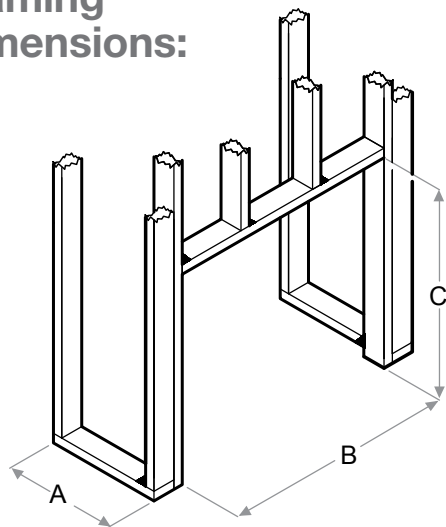

Accessories

RBFGLOSS36P - 36" Tempered Front Glass
Dimensions:
35-1/8" W x 26-5/8" H x 3/8" D
(89.1 cm x 67.5 cm x 1.1 cm)

RBFDOOR36P - 36" Functional Doors
with Tempered Glass
Dimensions:
39-3/4" W x 31-3/4" H x 1-1/4" D
(101.1 cm x 80.8 cm x 3.7 cm)

RBFPLUG

RBFL42BR - Birch Log Set
Dimensions:
26-1/2" W x 11-1/8" H x 11" D
(67.2 cm x 28.1 cm x 27.9 cm)

RBFL42FC - Fresh Cut Log Set
Dimensions:
26-1/2" W x 11-1/8" H x 11" D
(67.2 cm x 28.1 cm x 27.9 cm)

Framing Dimensions:

NOTE: The materials used for the finished surround must be cut to precise dimensions as the 1/2" (1.3 cm) self trimming flange is only to create a finished appearance.

RBF36P

A	B	C	D	E	F
12-1/2" (31.8 cm)	36-5/8" (93.0 cm)	30-5/8" (77.8 cm)	60" (152.4 cm)	42-1/2" (108.0 cm)	42-1/2" (108.0 cm)