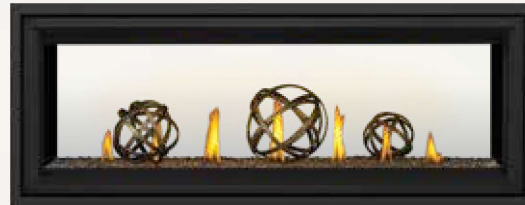

Style & Size Options

Various Models, Media Kits, Surrounds and Trims Shown

Vector™ 62 featured on page 8

Black Premium Safety Barrier

Shown on Single Sided Vector™ 38 with Wrought Iron Globe Kit on Topaz Glass Embers

Black Premium Safety Barrier and 1" Finishing Trim

Shown on Single Sided Vector™ 50 with Contemporary Logs and Shore Fire Kit

Black Premium Safety Barrier

Shown on Single Sided Vector™ 74 with Wrought Iron Globe Kit on Topaz Glass Embers

Classic Black Surround

Shown on See Through Vector™ 38 with Shore and Beach Fire Kits combined

Black Premium Safety Barrier and 1" Finishing Trim

Shown on See Through Vector™ 50 with Wrought Iron Globe Kit on Topaz Glass Embers

Black Premium Safety Barrier

Shown on See Through Vector™ 74 with Beach Fire Kit on Clear Glass Beads

Brushed Stainless Steel Surround

Shown on Single Sided Vector™ 38 with Premium Birch Logs and Shore Fire Kit