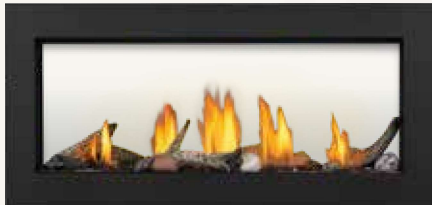

Style & Size Options

Various Models, Media Kits, Surrounds and Trims Shown

Vector™ 62 featured on page 8

Black Premium Safety Barrier

Shown on Single Sided Vector™ 38 with Wrought Iron Globe Kit on Topaz Glass Embers

Black Premium Safety Barrier and 1" Finishing Trim

Shown on Single Sided Vector™ 50 with Contemporary Logs and Shore Fire Kit

Black Premium Safety Barrier

Shown on Single Sided Vector™ 74 with Wrought Iron Globe Kit on Topaz Glass Embers

Classic Black Surround

Shown on See Through Vector™ 38 with Shore and Beach Fire Kits combined

Black Premium Safety Barrier and 1" Finishing Trim

Shown on See Through Vector™ 50 with Wrought Iron Globe Kit on Topaz Glass Embers

Black Premium Safety Barrier

Shown on See Through Vector™ 74 with Beach Fire Kit on Clear Glass Beads

Brushed Stainless Steel Surround

Shown on Single Sided Vector™ 38 with Premium Birch Logs and Shore Fire Kit