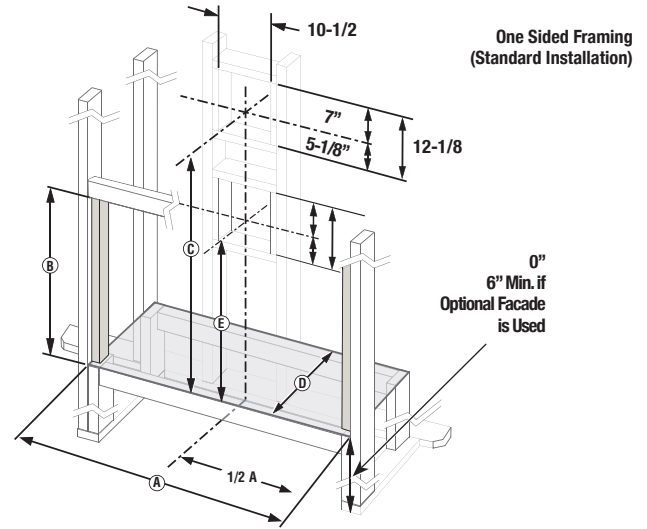

FRAMING SPECIFICATIONS

DRL2000 FRAMING

MODEL	A	B	C	D	E
35" MODELS	35-7/8"	29"	42"	18"	31-1/2"
45" MODELS	45-7/8"	29"	42"	18"	31-1/2"
55" MODELS	55-7/8"	29"	42"	18"	N/A

C = Height for installations with 12" section directly off unit then elbow

D = for flush framing.

E = Height for installations with elbow directly off unit (see note below)

* Minimum opening size; additional 1/8" per side is recommended.

NOTE: Framing specifications do NOT apply for flexible venting. When using flexible venting, refer to the kit requirements for framing specifications.

NOTE: 35" & 45" model = Strongly recommend at least 1 ft of vertical rise directly off top of unit.

55" = 1 ft of vertical rise is required directly off unit.

DRL2000 HEATFLO FRAMING

	45" One Sided Framing HeatFlo Kit	55" One Sided Framing HeatFlo Kit
A	45-7/8"	55-7/8"
B	18"	18"
C	29"	29"
E	81-1/2"	81-1/2"
F	1-1/2"	1-1/2"
G	43-1/2"	53-1/2"
H	5-1/8"	5-1/8"