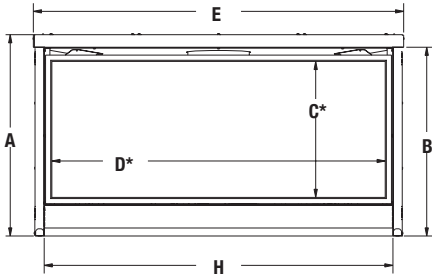

APPLIANCE SPECIFICATIONS

* C and D are viewing area dimensions

TOP VIEW

FRONT VIEW

LEFT SIDE VIEW

RIGHT SIDE VIEW

| | DRL2035 | DRL2045 | DRL2055 |
|---|---------|---------|---------|
| A | 24-3/4" | 24-3/4" | 24-3/4" |
| B | 23-1/4" | 23-1/4" | 23-1/4" |
| C | 16-3/4" | 16-3/4" | 16-3/4" |
| D | 30" | 40" | 50" |
| E | 35-1/2" | 45-1/2" | 55-1/2" |
| F | 24-3/4" | 34-3/4" | 44-3/4" |
| G | 12-3/8" | 17-3/8" | 22-3/8" |
| H | 32-7/8" | 42-7/8" | 52-7/8" |
| I | 6-1/2" | 6-1/2" | 6-1/2" |
| J | 17" | 17" | 17" |
| K | 10-5/8" | 10-5/8" | 10-5/8" |