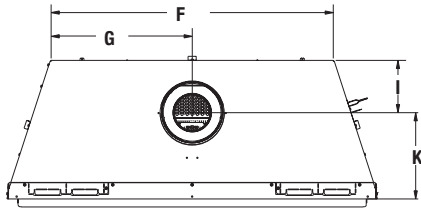

APPLIANCE SPECIFICATIONS

* C and D are viewing area dimensions

TOP VIEW

FRONT VIEW

LEFT SIDE VIEW

RIGHT SIDE VIEW

| | DRL2035 | DRL2045 | DRL2055 |
|---|---------|---------|---------|
| A | 24-3/4" | 24-3/4" | 24-3/4" |
| B | 23-1/4" | 23-1/4" | 23-1/4" |
| C | 16-3/4" | 16-3/4" | 16-3/4" |
| D | 30" | 40" | 50" |
| E | 35-1/2" | 45-1/2" | 55-1/2" |
| F | 24-3/4" | 34-3/4" | 44-3/4" |
| G | 12-3/8" | 17-3/8" | 22-3/8" |
| H | 32-7/8" | 42-7/8" | 52-7/8" |
| I | 6-1/2" | 6-1/2" | 6-1/2" |
| J | 17" | 17" | 17" |
| K | 10-5/8" | 10-5/8" | 10-5/8" |