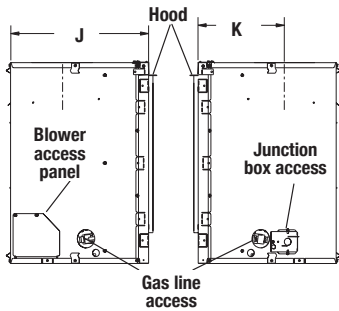

APPLIANCE SPECIFICATIONS

* C and D are viewing area dimensions

TOP VIEW

FRONT VIEW

LEFT SIDE VIEW

RIGHT SIDE VIEW

| | DRL2035 | DRL2045 | DRL2055 |
|---|---------|---------|---------|
| A | 24-3/4" | 24-3/4" | 24-3/4" |
| B | 23-1/4" | 23-1/4" | 23-1/4" |
| C | 16-3/4" | 16-3/4" | 16-3/4" |
| D | 30" | 40" | 50" |
| E | 35-1/2" | 45-1/2" | 55-1/2" |
| F | 24-3/4" | 34-3/4" | 44-3/4" |
| G | 12-3/8" | 17-3/8" | 22-3/8" |
| H | 32-7/8" | 42-7/8" | 52-7/8" |
| I | 6-1/2" | 6-1/2" | 6-1/2" |
| J | 17" | 17" | 17" |
| K | 10-5/8" | 10-5/8" | 10-5/8" |