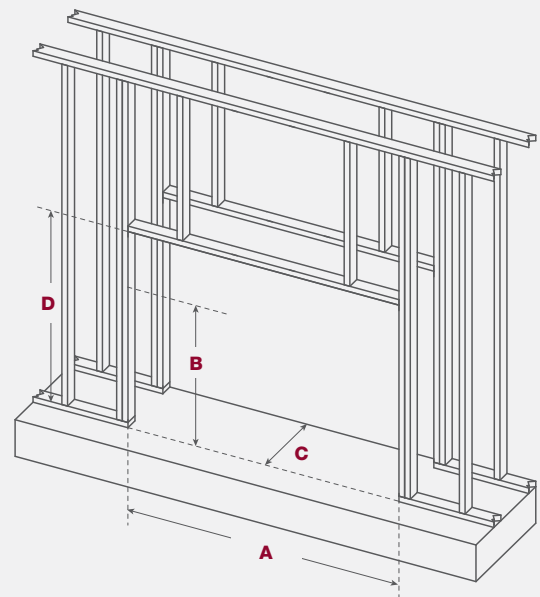

PHENOM SEE THROUGH FRAMING

	A	B†	C	D
P38	41	34½	23¾	40
P42	45	35	23¾	40
P52	59	N/A	23¾	39

† "B" dimension is from grade to non-combustible stud
Header on edge not required if framing meets clearance to venting