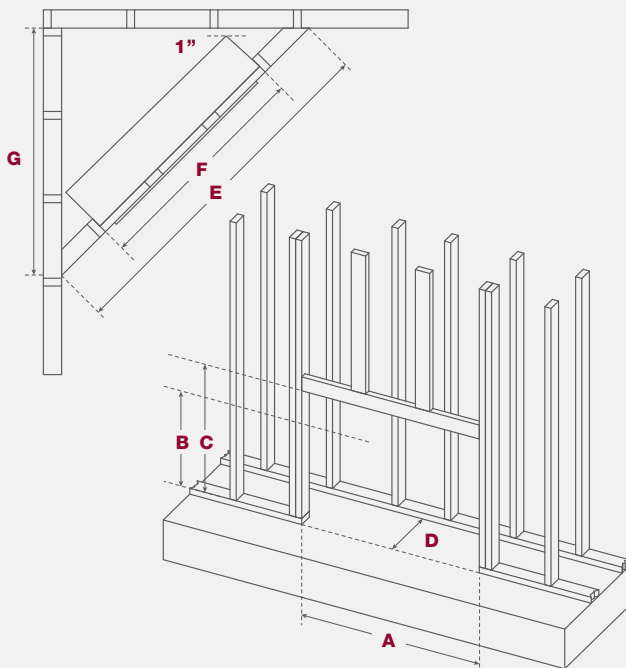

Unit Specifications

Icon Legend

AVAILABLE +

NOT AVAILABLE -

DEDICATED ◊

STANDARD ○

	BTU Natural Gas	BTU Liquid Propane	Venting	Clearance Top - Rear vent	Clearance Top - Top vent	Clearance Sides	Clearance Back	Clearance Floor	Front viewing area	Front glass type	Standard media	Invisimesh screen	Powervent	Remote control	Fans	Uplighting	Downlighting
PL38DF*I	25,000	25,000	5"/8"	9	17½	0	0	0	35¾ × 19½	Borosilicate	HW1157	○	+	+	+	-	-
PL42DF*I	32,000	32,000	5"/8"	9	17½	0	0	0	39½ × 20¾	Borosilicate	HW1157	○	+	+	+	-	-
PL52DF*I	40,000	40,000	5"/10"	12	26	2½	1	0	47 × 21⅞	Tempered	HW1157	○	+	+	+	-	-
P38DF*I	25,000	25,000	5"/8"	9	17½	0	0	0	35¾ × 19½	Borosilicate	HW1106	○	+	○	○	○	-
P42DF*I	32,000	32,000	5"/8"	9	17½	6	0	0	39½ × 20¾	Borosilicate	HW1106	○	+	○	○	○	-
P52DF*I	40,000	40,000	5"/10"	12	26	2½	1	0	47 × 21⅞	Tempered	HW1106	○	+	○	○	○	-
L38FSD*I	27,000	27,000	5"/8"	24	24	6	2	0	35¼ × 19¾	Tempered	HW1157	○	+	+	+	-	-
L42FSD*I	34,000	34,000	5"/8"	24	24	6	2	0	39½ × 20¾	Tempered	HW1157	○	+	+	+	-	-
L52FSD*I	40,000	40,000	5"/8"	24	24	6	2	0	47 × 21¾	Tempered	HW1157	○	+	+	-	-	-

PHENOM SINGLE SIDED FRAMING

	A	B†	C	D	E	F	G
P38	37¾	34¼	41¼	20⅞	76¼	37¾	53⅞
P42	42	35	42	21⅞	84½	42	59¾
P52	52	37½	43¾	24½	98	52	64¼