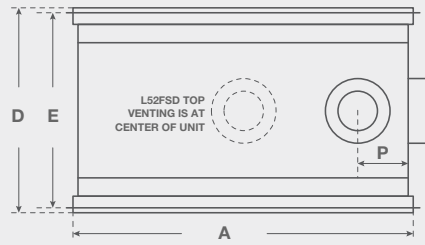

PHENOM FSD DIMENSIONS

MONTIGO / STAINLESS STEEL SURROUND

MONTIGO / SATIN BLACK SURROUND