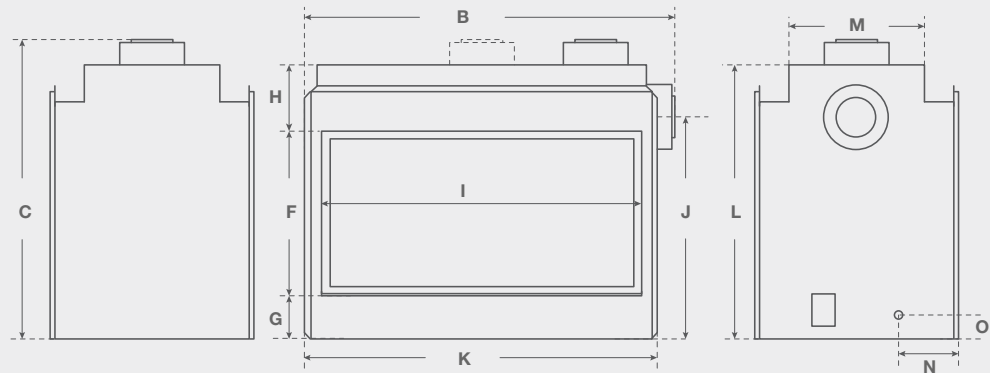

PHENOM FSD DIMENSIONS

MONTIGO / STAINLESS STEEL SURROUND

MONTIGO / SATIN BLACK SURROUND