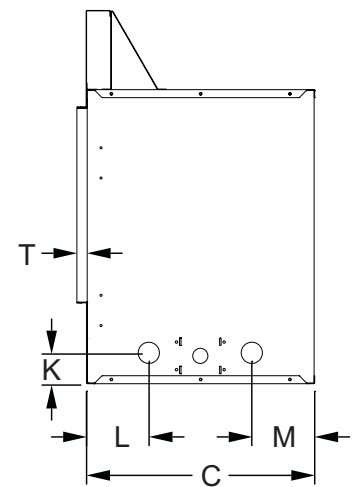

FIREPLACE DIMENSIONS

INDEX LETTER	DIMENSION DESCRIPTION	OLL60FP	OLL60SP
		Dimensions in Inches	
A	The maximum height of firebox face	30-7/8	30-7/8
B	The maximum width of the firebox face (excluding nailing flanges)	63-3/4	63-3/4
C	The maximum depth of the firebox	19-1/8	22-1/2
D	The height of the firebox opening	16-3/16	16-3/16
E	The width of the firebox opening	60	60
F	The interior depth of the firebox (not shown)	19	23-7/8
G	The rear exterior width of the firebox (not shown)	60	60
K	Height from the bottom of the box to the gas line opening	2-9/16	2-9/16
L	Depth from the front of the box to gas line opening	5-3/16	5-3/16
M	Depth from rear of box to gas line opening	5-3/16	N/A
N	Glass height	3-1/2	3-1/2
O	Glass width	59-3/8	59-3/8
Q	Distance from floor to fireplace opening	6-11/16	6-11/16

N/A - Not applicable for this unit.