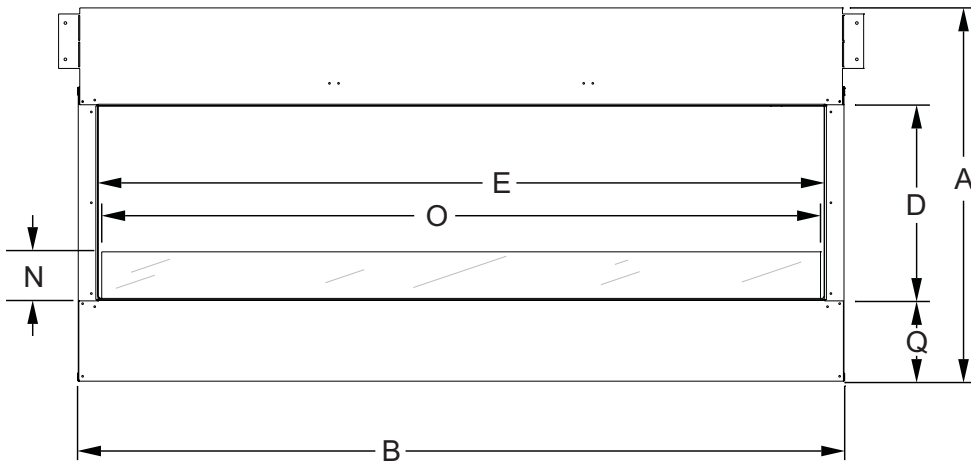

FIREPLACE DIMENSIONS

INDEX LETTER	DIMENSION DESCRIPTION	OLL60FP	OLL60SP
		Dimensions in Inches	
A	The maximum height of firebox face	30-7/8	30-7/8
B	The maximum width of the firebox face (excluding nailing flanges)	63-3/4	63-3/4
C	The maximum depth of the firebox	19-1/8	22-1/2
D	The height of the firebox opening	16-3/16	16-3/16
E	The width of the firebox opening	60	60
F	The interior depth of the firebox (not shown)	19	23-7/8
G	The rear exterior width of the firebox (not shown)	60	60
K	Height from the bottom of the box to the gas line opening	2-9/16	2-9/16
L	Depth from the front of the box to gas line opening	5-3/16	5-3/16
M	Depth from rear of box to gas line opening	5-3/16	N/A
N	Glass height	3-1/2	3-1/2
O	Glass width	59-3/8	59-3/8
Q	Distance from floor to fireplace opening	6-11/16	6-11/16

N/A - Not applicable for this unit.