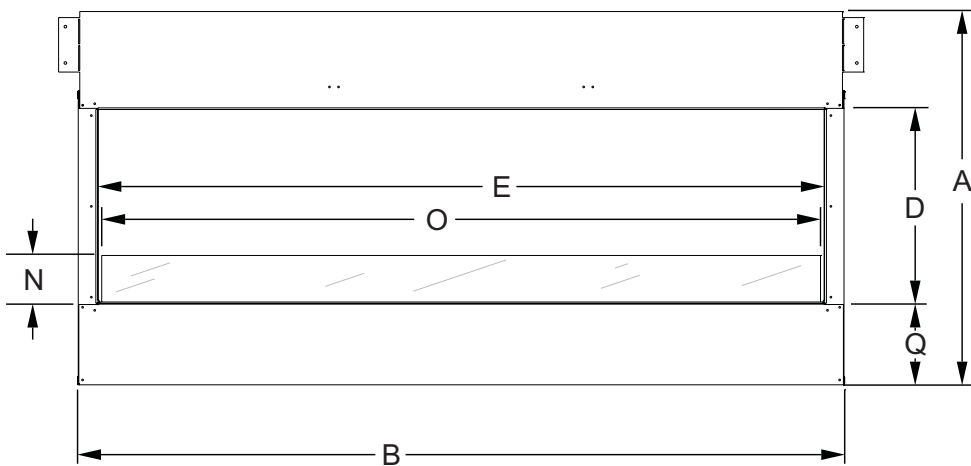

FIREPLACE DIMENSIONS

INDEX LETTER	DIMENSION DESCRIPTION	OLL60FP	OLL60SP
		Dimensions in Inches	
A	The maximum height of firebox face	30-7/8	30-7/8
B	The maximum width of the firebox face (excluding nailing flanges)	63-3/4	63-3/4
C	The maximum depth of the firebox	19-1/8	22-1/2
D	The height of the firebox opening	16-3/16	16-3/16
E	The width of the firebox opening	60	60
F	The interior depth of the firebox (not shown)	19	23-7/8
G	The rear exterior width of the firebox (not shown)	60	60
K	Height from the bottom of the box to the gas line opening	2-9/16	2-9/16
L	Depth from the front of the box to gas line opening	5-3/16	5-3/16
M	Depth from rear of box to gas line opening	5-3/16	N/A
N	Glass height	3-1/2	3-1/2
O	Glass width	59-3/8	59-3/8
Q	Distance from floor to fireplace opening	6-11/16	6-11/16

N/A - Not applicable for this unit.