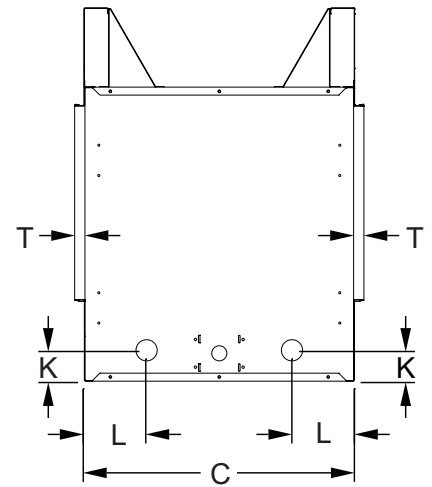

FIREPLACE DIMENSIONS

INDEX LETTER	DIMENSION DESCRIPTION	OLL60FP	OLL60SP
		Dimensions in Inches	
A	The maximum height of firebox face	30-7/8	30-7/8
B	The maximum width of the firebox face (excluding nailing flanges)	63-3/4	63-3/4
C	The maximum depth of the firebox	19-1/8	22-1/2
D	The height of the firebox opening	16-3/16	16-3/16
E	The width of the firebox opening	60	60
F	The interior depth of the firebox (not shown)	19	23-7/8
G	The rear exterior width of the firebox (not shown)	60	60
K	Height from the bottom of the box to the gas line opening	2-9/16	2-9/16
L	Depth from the front of the box to gas line opening	5-3/16	5-3/16
M	Depth from rear of box to gas line opening	5-3/16	N/A
N	Glass height	3-1/2	3-1/2
O	Glass width	59-3/8	59-3/8
Q	Distance from floor to fireplace opening	6-11/16	6-11/16