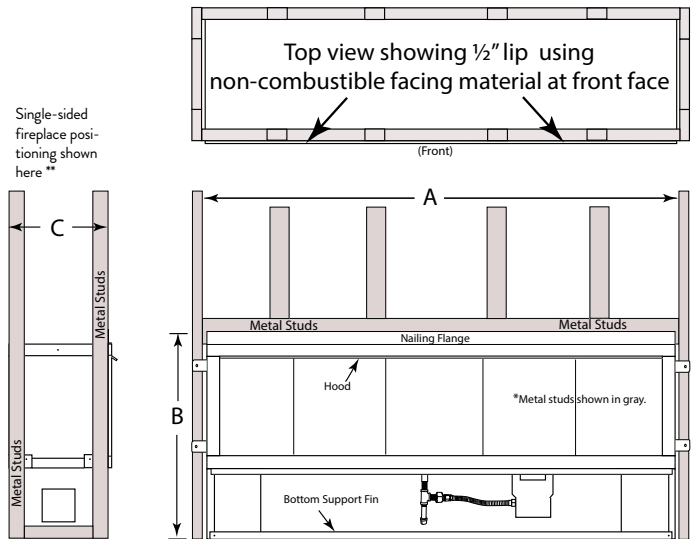

VRE4636 shown with Sapphire Blue large crushed glass media & included see-through kit

INTERIOR MEDIA OPTIONS

Diamond Crystal (included)

Sapphire Blue

Onyx Black

APPLIANCE SPECIFICATIONS

VRE4600

	36	48	60	72
A	40"	52"	64"	76"
B	36"	48"	60"	72"
C	33-1/2"	33-1/2"	33-1/2"	33-1/2"
D	16"	16"	16"	16"
E*	16-1/4"*	16-1/4"*	16-1/4"*	16-1/4"*
F	11-1/2"	11-1/2"	11-1/2"	11-1/2"
G	8-3/4"	8-3/4"	8-3/4"	8-3/4"

* Subtract 1/4" for see-through applications.

FRAMING SPECIFICATIONS

VRE4600

	36	48	60	72
A	40-1/2"	52-1/2"	64-1/2"	76-1/2"
B	33-3/4"	33-3/4"	33-3/4"	33-3/4"
C ¹ SINGLE SIDED DEPTH	16-1/4"	16-1/4"	16-1/4"	16-1/4"
C ² SEE-THROUGH DEPTH	15"	15"	15"	15"