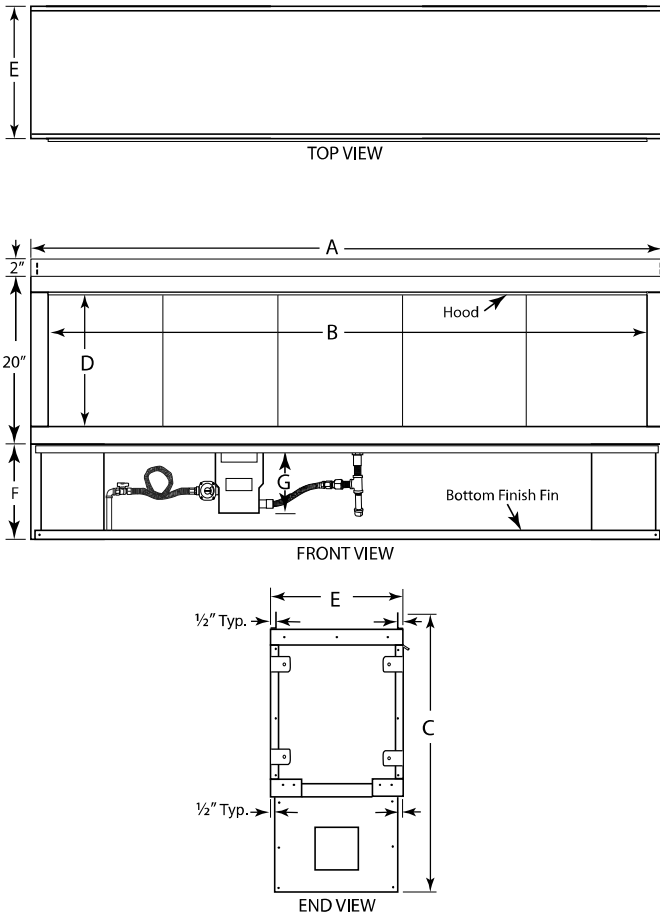

### VRE4600

	36	48	60	72
A	40"	52"	64"	76"
B	36"	48"	60"	72"
C	33-1/2"	33-1/2"	33-1/2"	33-1/2"
D	16"	16"	16"	16"
E*	16-1/4"	16-1/4"	16-1/4"	16-1/4"
F	11-1/2"	11-1/2"	11-1/2"	11-1/2"
G	8-3/4"	8-3/4"	8-3/4"	8-3/4"

\* Subtract 1/4" for see-through applications.

### VRE4600

	36	48	60	72
A	40-1/2"	52-1/2"	64-1/2"	76-1/2"
B	33-3/4"	33-3/4"	33-3/4"	33-3/4"
C <sup>1</sup> SINGLE SIDED DEPTH	16-1/4"	16-1/4"	16-1/4"	16-1/4"
C <sup>2</sup> SEE-THROUGH DEPTH	15"	15"	15"	15"