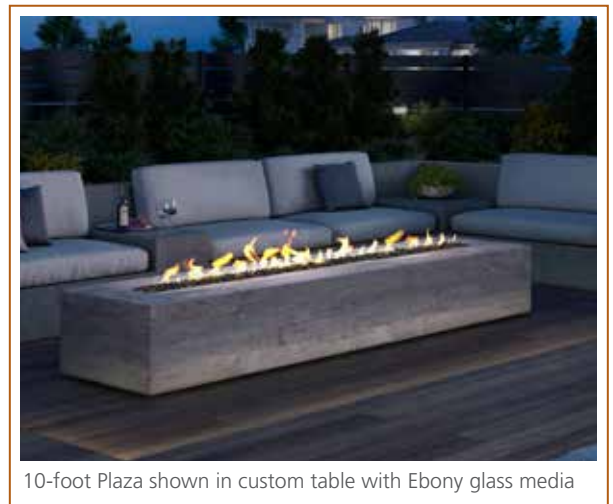

Optional features

- Coffee table framing kit
- Glass wind shield
- Stainless steel cover

10-foot Plaza shown in custom table with Ebony glass media

Media