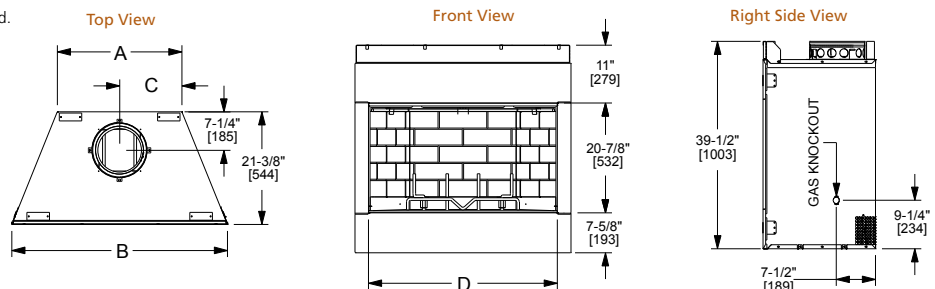

VILLAWOOD

Model	Front Width		Back Width		Height		Depth		Viewing Area
	Unit	Framing	Unit	Framing	Unit	Framing	Unit	Framing	
Villawood-36"	41" [1041]	42" [1067]	23-3/4" [603]	42" [1067]	39-1/2" [1003]	39-3/4" [1010]	21-3/8" [544]	21-1/2" [546]	36" x 20-7/8" [914 x 532]
Villawood-42"	47" [1194]	48" [1219]	29-3/4" [756]	48" [1219]	39-1/2" [1003]	39-3/4" [1010]	21-3/8" [544]	21-1/2" [546]	42" x 20-7/8" [1067 x 532]

Drawings to the right represent the 36" and 42" combined.

MODEL	Villawood-36"	Villawood-42"
A	23-3/4" [603]	29-3/4" [756]
B	41" [1041]	47" [1194]
C	11-7/8" [302]	14-7/8" [378]
D	36" [914]	42" [1067]