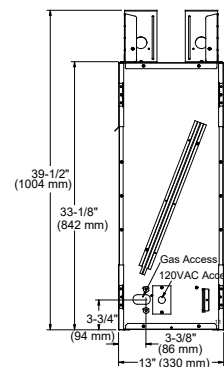

PLAZA

Model	Length	Width	Depth	Viewing Area	BTU/hr Input
Plaza-24"	24" [610]	5-3/8" [137]	5-3/8" [137]	24" x 5-3/8" [613 x 137]	32,000

Clearance to Combustibles

Appliance enclosure must be made entirely of non-combustible materials

	A	B
Starter Kit	26" (660 mm)	24" (610mm)
Starter Kit + 1 Extension	50" (1,270mm)	48" (1,219mm)
Starter Kit + 2 Extensions	74" (1,880mm)	72" (1,829mm)
Starter Kit + 3 Extensions	98" (2,489mm)	96" (2,438mm)
Starter Kit + 4 Extensions	122" (3,099mm)	120" (3,048mm)

	A	B	C	D	E
in	17	17	45	8	8
mm	432	432	1143	203	203

LANAI

Model	Front Width (A)		Height (B)		Depth (C)		Viewing Area (D x E)	BTU/hr Input
	Unit	Framing	Unit	Framing	Unit	Framing		
Lanai 48"	52-1/8" [1324]	52-3/4" [1340]	39-1/2" [1003]	39-3/4" [1009]	13-3/8" [340]	13-7/8" [352]	47-7/8" x 17" [1216 x 432]	55,000
Lanai 60"	64-1/8" [1629]	64-3/4" [1645]	39-1/2" [1003]	39-3/4" [1009]	13-3/8" [340]	13-7/8" [352]	60" x 17" [1524 x 432]	65,000

LANAI SEE-THROUGH

Model	Width		Height		Depth		Viewing Area	BTU/hr Input
	Unit	Framing	Unit	Framing	Unit	Framing		
Lanai See-Through 48"	52-1/8" [1324]	52-3/4" [1340]	39-1/2" [1003]	39-3/4" [1009]	13" [330]	13-7/8" [352]	47-7/8" x 17" [1216 x 432]	55,000

Side View