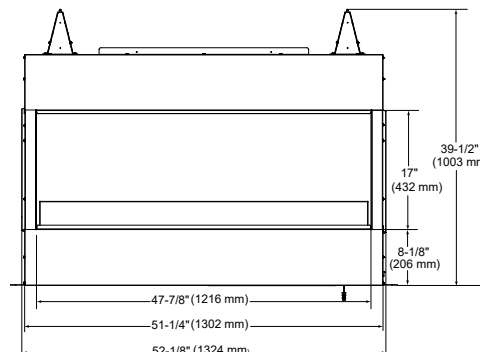

LANAI SEE-THROUGH

Model	Width		Height		Depth		Viewing Area	BTU/hr Input
	Unit	Framing	Unit	Framing	Unit	Framing		
Lanai See-Through 48"	52-1/8" [1324]	52-3/4" [1340]	39-1/2" [1003]	39-3/4" [1009]	13" [330]	13-7/8" [352]	47-7/8" x 17" [1216 x 432]	55,000

Front View