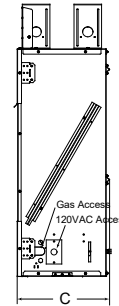

PLAZA

Model	Length	Width	Depth	Viewing Area	BTU/hr Input
Plaza-24"	24" [610]	5-3/8" [137]	5-3/8" [137]	24" x 5-3/8" [613 x 137]	32,000

Clearance to Combustibles

Appliance enclosure must be made entirely of non-combustible materials

	A	B
Starter Kit	26" (660 mm)	24" (610mm)
Starter Kit + 1 Extension	50" (1,270mm)	48" (1,219mm)
Starter Kit + 2 Extensions	74" (1,880mm)	72" (1,829mm)
Starter Kit + 3 Extensions	98" (2,489mm)	96" (2,438mm)
Starter Kit + 4 Extensions	122" (3,099mm)	120" (3,048mm)

	A	B	C	D	E
in	17	17	45	8	8
mm	432	432	1143	203	203

LANAI

Model	Front Width (A)		Height (B)		Depth (C)		Viewing Area (D x E)	BTU/hr Input
	Unit	Framing	Unit	Framing	Unit	Framing		
Lanai 48"	52-1/8" [1324]	52-3/4" [1340]	39-1/2" [1003]	39-3/4" [1009]	13-3/8" [340]	13-7/8" [352]	47-7/8" x 17" [1216 x 432]	55,000
Lanai 60"	64-1/8" [1629]	64-3/4" [1645]	39-1/2" [1003]	39-3/4" [1009]	13-3/8" [340]	13-7/8" [352]	60" x 17" [1524 x 432]	65,000

Side View

LANAI SEE-THROUGH

Model	Width		Height		Depth		Viewing Area	BTU/hr Input
	Unit	Framing	Unit	Framing	Unit	Framing		
Lanai See-Through 48"	52-1/8" [1324]	52-3/4" [1340]	39-1/2" [1003]	39-3/4" [1009]	13" [330]	13-7/8" [352]	47-7/8" x 17" [1216 x 432]	55,000