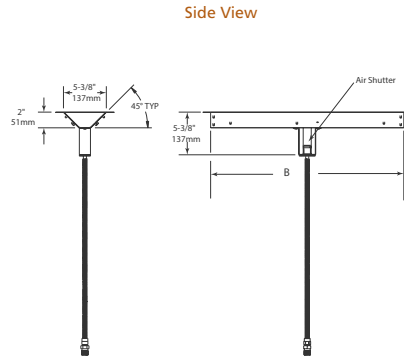

## PLAZA

Model	Length	Width	Depth	Viewing Area	BTU/hr Input
Plaza-24"	24" [610]	5-3/8" [137]	5-3/8" [137]	24" x 5-3/8" [613 x 137]	32,000

Clearance to Combustibles

Appliance enclosure must be made entirely of non-combustible materials