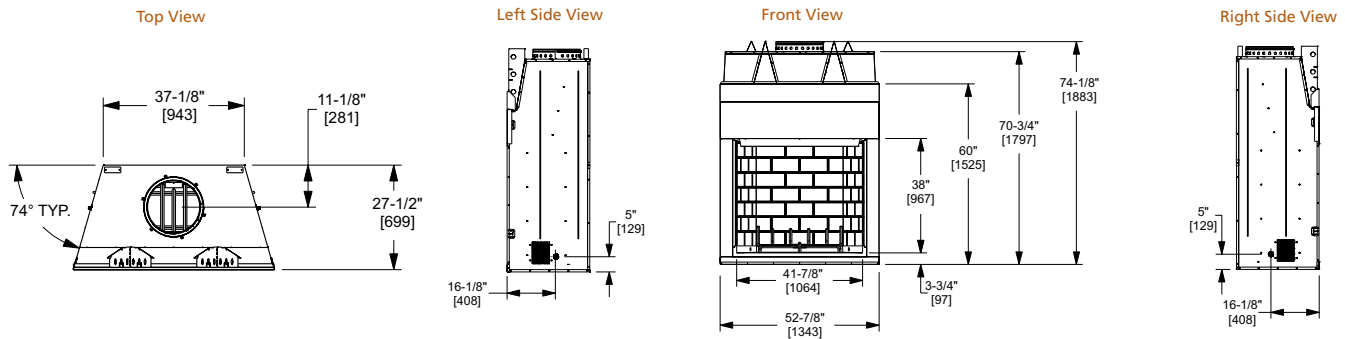

CASTLEWOOD

Model	Front Width		Back Width		Height		Depth		Viewing Area
	Unit	Framing	Unit	Framing	Unit	Framing	Unit	Framing	
Castlewood-42"	52-7/8" [1343]	53-7/8" [1368]	37-1/8" [943]	40-1/8" [1019]	74-1/8" [1883]	74-1/2" [1892]	27-1/2" [699]	28-1/2" [724]	41-7/8" x 38" [1063 x 965]