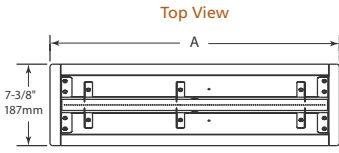

## PLAZA

Model	Length	Width	Depth	Viewing Area	BTU/hr Input
Plaza-24"	24" [610]	5-3/8" [137]	5-3/8" [137]	24" x 5-3/8" [613 x 137]	32,000

Clearance to Combustibles

Appliance enclosure must be made entirely of non-combustible materials