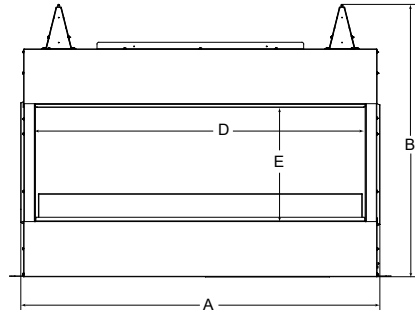

LANAI

Model	Front Width (A)		Height (B)		Depth (C)		Viewing Area (D x E)	BTU/hr Input
	Unit	Framing	Unit	Framing	Unit	Framing		
Lanai 48"	52-1/8" [1324]	52-3/4" [1340]	39-1/2" [1003]	39-3/4" [1009]	13-3/8" [340]	13-7/8" [352]	47-7/8" x 17" [1216 x 432]	55,000
Lanai 60"	64-1/8" [1629]	64-3/4" [1645]	39-1/2" [1003]	39-3/4" [1009]	13-3/8" [340]	13-7/8" [352]	60" x 17" [1524 x 432]	65,000

Front View