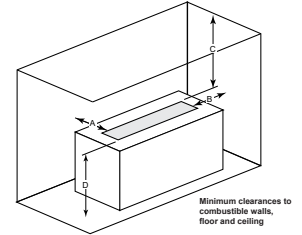

## PLAZA

Model	Length	Width	Depth	Viewing Area	BTU/hr Input
Plaza-24"	24" [610]	5-3/8" [137]	5-3/8" [137]	24" x 5-3/8" [613 x 137]	32,000

Clearance to Combustibles

Appliance enclosure must be made entirely of non-combustible materials