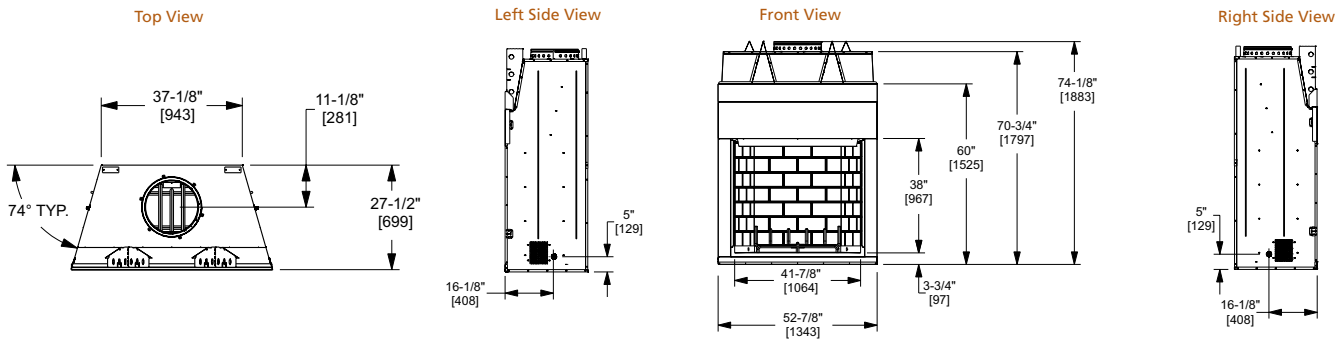

Model	Front Width		Back Width		Height		Depth		Viewing Area
	Unit	Framing	Unit	Framing	Unit	Framing	Unit	Framing	
Montana-36"	42" [1067]	43" [1091]	25" [635]	43" [1091]	42-1/4" [1073]	42-3/8" [1076]	23-1/4" [591]	24-1/8" [613]	36" x 23-1/2" [915 x 597]
Montana-42"	48" [1219]	49" [1246]	31" [787]	49" [1246]	42-1/4" [1073]	42-3/8" [1076]	23-1/4" [591]	24-1/8" [613]	42" x 23-1/2" [1067 x 597]

Drawings to the right represent the 36" and 42" combined.

MODEL	Montana-36"	Montana-42"
A	25" [786]	31" [786]
B	13-7/8" [352]	14" [356]
C	9-1/2" [241]	9-1/2" [241]
D	13-1/4" [337]	14" [356]

CASTLEWOOD

Model	Front Width		Back Width		Height		Depth		Viewing Area
	Unit	Framing	Unit	Framing	Unit	Framing	Unit	Framing	
Castlewood-42"	52-7/8" [1343]	53-7/8" [1368]	37-1/8" [943]	40-1/8" [1019]	74-1/8" [1883]	74-1/2" [1892]	27-1/2" [699]	28-1/2" [724]	41-7/8" x 38" [1063 x 965]