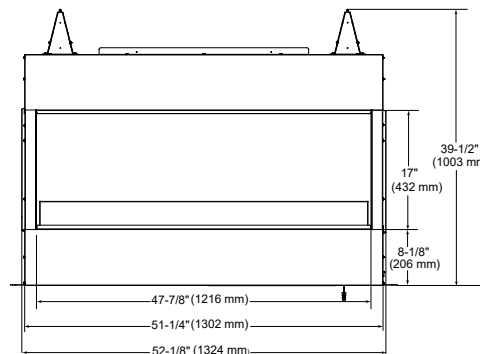

Interior Styles

Traditional

Herringbone

PLAZA

Model	Length	Width	Depth	Viewing Area	BTU/hr Input
Plaza-24"	24" [610]	5-3/8" [137]	5-3/8" [137]	24" x 5-3/8" [613 x 137]	32,000

Side View

Clearance to Combustibles

	A	B	C	D	E
in	17	17	45	8	8
mm	432	432	1143	203	203

LANAI

Model	Front Width (A)		Height (B)		Depth (C)		Viewing Area (D x E)	BTU/hr Input
	Unit	Framing	Unit	Framing	Unit	Framing		
Lanai 48"	52-1/8" [1324]	52-3/4" [1340]	39-1/2" [1003]	39-3/4" [1009]	13-3/8" [340]	13-7/8" [352]	47-7/8" x 17" [1216 x 432]	55,000
Lanai 60"	64-1/8" [1629]	64-3/4" [1645]	39-1/2" [1003]	39-3/4" [1009]	13-3/8" [340]	13-7/8" [352]	60" x 17" [1524 x 432]	65,000

Front View

Side View

LANAI SEE-THROUGH

Model	Width		Height		Depth		Viewing Area	BTU/hr Input
	Unit	Framing	Unit	Framing	Unit	Framing		
Lanai See-Through 48"	52-1/8" [1324]	52-3/4" [1340]	39-1/2" [1003]	39-3/4" [1009]	13" [330]	13-7/8" [352]	47-7/8" x 17" [1216 x 432]	55,000

Front View

Side View

FIRE FEATURE SPECIFICATIONS

COURTYARD

Model	Front Width		Back Width		Height		Depth		Viewing Area
	Unit	Framing	Unit	Framing	Unit	Framing	Unit	Framing	
Courtyard-36"	41-3/4" [1060]	43-1/2" [1105]	31-1/2" [800]	43-1/2" [1105]	44" [1118]	44-1/8" [1121]	18" [457]	18-1/8" [459]	36" x 30-3/4" [914 x 781]
Courtyard-42"	47-3/4" [1213]	49-1/2" [1257]	37-1/2" [953]	49-1/2" [1257]	44" [1118]	44-1/8" [1121]	18" [457]	18-1/8" [459]	42" x 30-3/4" [1067 x 781]