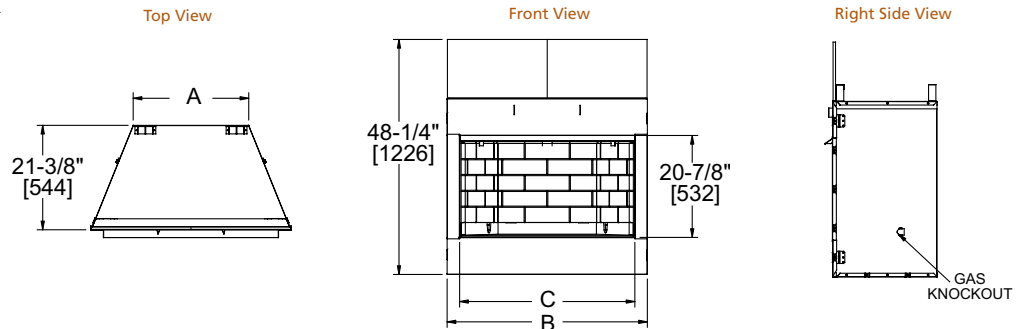

VILLA GAS

Model	Front Width		Back Width		Height		Depth		Viewing Area	BTU/hr Input
	Unit	Framing	Unit	Framing	Unit	Framing	Unit	Framing		
Villa Gas 36"	41" [1041]	42" [1067]	23-3/4" [603]	42" [1067]	39-1/2" [1003]	39-3/4" [1010]	21-3/8" [544]	21-1/2" [546]	36" x 20-7/8" [914 x 532]	40,000 (NG), 40,000 (LP)
Villa Gas 42"	47" [1194]	48" [1219]	29-3/4" [756]	48" [1219]	39-1/2" [1003]	39-3/4" [1010]	21-3/8" [544]	21-1/2" [546]	42" x 20-7/8" [1067 x 532]	42,000 (NG), 42,000 (LP)

Drawings to the right represent the 36" and 42" combined.

MODEL	Villa Gas 36"	Villa Gas 42"
A	23-3/4" [603]	29-3/4" [756]
B	41-1/8" [1045]	47-1/8" [1197]
C	36" [914]	42" [1067]