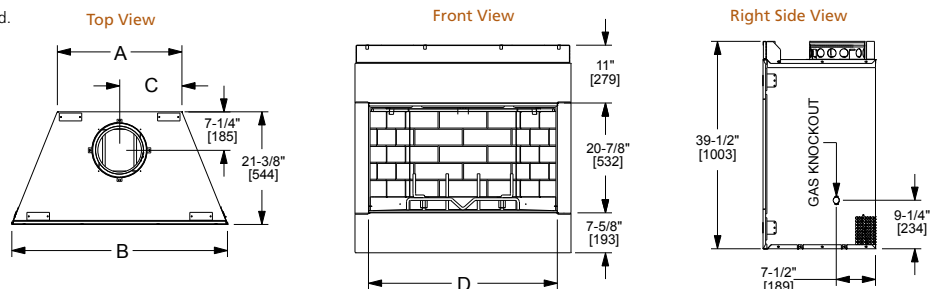

VILLAWOOD

Model	Front Width		Back Width		Height		Depth		Viewing Area
	Unit	Framing	Unit	Framing	Unit	Framing	Unit	Framing	
Villawood-36"	41" [1041]	42" [1067]	23-3/4" [603]	42" [1067]	39-1/2" [1003]	39-3/4" [1010]	21-3/8" [544]	21-1/2" [546]	36" x 20-7/8" [914 x 532]
Villawood-42"	47" [1194]	48" [1219]	29-3/4" [756]	48" [1219]	39-1/2" [1003]	39-3/4" [1010]	21-3/8" [544]	21-1/2" [546]	42" x 20-7/8" [1067 x 532]

Drawings to the right represent the 36" and 42" combined.

MODEL	Villawood-36"	Villawood-42"
A	23-3/4" [603]	29-3/4" [756]
B	41" [1041]	47" [1194]
C	11-7/8" [302]	14-7/8" [378]
D	36" [914]	42" [1067]