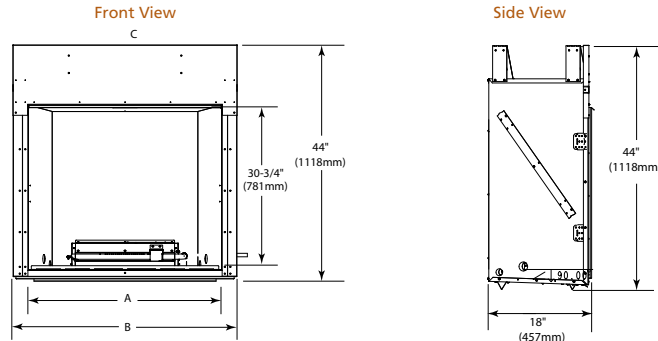

FIRE FEATURE SPECIFICATIONS

COURTYARD

Model	Front Width		Back Width		Height		Depth		Viewing Area
	Unit	Framing	Unit	Framing	Unit	Framing	Unit	Framing	
Courtyard-36"	41-3/4" [1060]	43-1/2" [1105]	31-1/2" [800]	43-1/2" [1105]	44" [1118]	44-1/8" [1121]	18" [457]	18-1/8" [459]	36" x 30-3/4" [914 x 781]
Courtyard-42"	47-3/4" [1213]	49-1/2" [1257]	37-1/2" [953]	49-1/2" [1257]	44" [1118]	44-1/8" [1121]	18" [457]	18-1/8" [459]	42" x 30-3/4" [1067 x 781]

Drawings to the right represent the 36" and 42" combined.

MODEL	Courtyard-36"	Courtyard-42"
A	36" [914]	42" [1067]
B	41-3/4" [1060]	47-3/4" [1213]
C (back width)	31-1/2" [800]	37-1/2" [953]