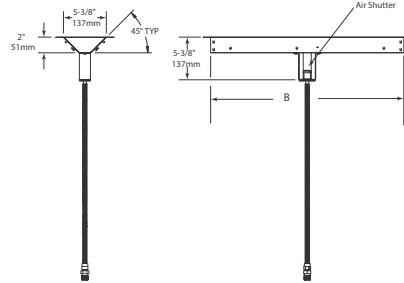

Interior Styles

Traditional

Herringbone

PLAZA

Model	Length	Width	Depth	Viewing Area	BTU/hr Input
Plaza-24"	24" [610]	5-3/8" [137]	5-3/8" [137]	24" x 5-3/8" [613 x 137]	32,000

Side View

Clearance to Combustibles

Appliance enclosure must be made entirely of non-combustible materials

	A	B
Starter Kit	26" (660 mm)	24" (610mm)
Starter Kit + 1 Extension	50" (1,270mm)	48" (1,219mm)
Starter Kit + 2 Extensions	74" (1,880mm)	72" (1,829mm)
Starter Kit + 3 Extensions	98" (2,489mm)	96" (2,438mm)
Starter Kit + 4 Extensions	122" (3,099mm)	120" (3,048mm)