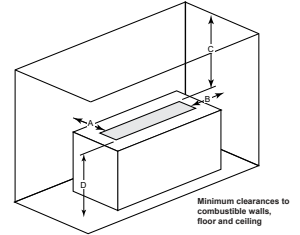

Interior Styles

Traditional

Herringbone

PLAZA

Model	Length	Width	Depth	Viewing Area	BTU/hr Input
Plaza-24"	24" [610]	5-3/8" [137]	5-3/8" [137]	24" x 5-3/8" [613 x 137]	32,000

Side View

Clearance to Combustibles

Appliance enclosure must be made entirely of non-combustible materials

	A	B
Starter Kit	26" (660 mm)	24" (610mm)
Starter Kit + 1 Extension	50" (1,270mm)	48" (1,219mm)
Starter Kit + 2 Extensions	74" (1,880mm)	72" (1,829mm)
Starter Kit + 3 Extensions	98" (2,489mm)	96" (2,438mm)
Starter Kit + 4 Extensions	122" (3,099mm)	120" (3,048mm)