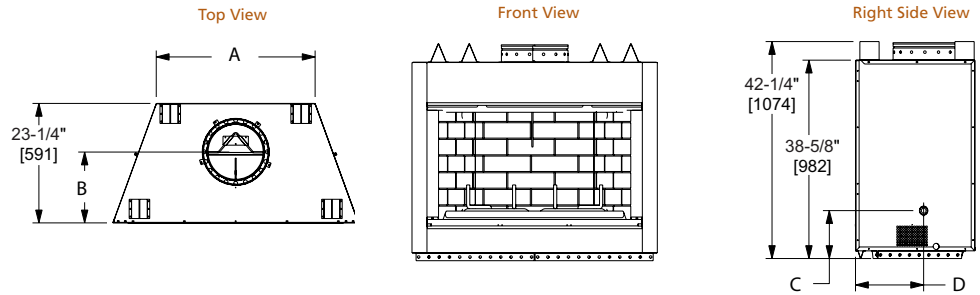

MONTANA

Model	Front Width		Back Width		Height		Depth		Viewing Area
	Unit	Framing	Unit	Framing	Unit	Framing	Unit	Framing	
Montana-36"	42" [1067]	43" [1091]	25" [635]	43" [1091]	42-1/4" [1073]	42-3/8" [1076]	23-1/4" [591]	24-1/8" [613]	36" x 23-1/2" [915 x 597]
Montana-42"	48" [1219]	49" [1246]	31" [787]	49" [1246]	42-1/4" [1073]	42-3/8" [1076]	23-1/4" [591]	24-1/8" [613]	42" x 23-1/2" [1067 x 597]

Drawings to the right represent the 36" and 42" combined.

MODEL	Montana-36"	Montana-42"
A	25" [786]	31" [786]
B	13-7/8" [352]	14" [356]
C	9-1/2" [241]	9-1/2" [241]
D	13-1/4" [337]	14" [356]