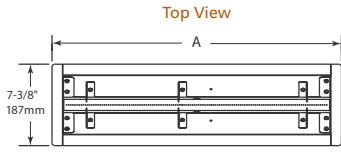

Interior Styles

Traditional

Herringbone

PLAZA

Model	Length	Width	Depth	Viewing Area	BTU/hr Input
Plaza-24"	24" [610]	5-3/8" [137]	5-3/8" [137]	24" x 5-3/8" [613 x 137]	32,000

Side View

Clearance to Combustibles

Appliance enclosure must be made entirely of non-combustible materials

	A	B
Starter Kit	26" (660 mm)	24" (610mm)
Starter Kit + 1 Extension	50" (1,270mm)	48" (1,219mm)
Starter Kit + 2 Extensions	74" (1,880mm)	72" (1,829mm)
Starter Kit + 3 Extensions	98" (2,489mm)	96" (2,438mm)
Starter Kit + 4 Extensions	122" (3,099mm)	120" (3,048mm)