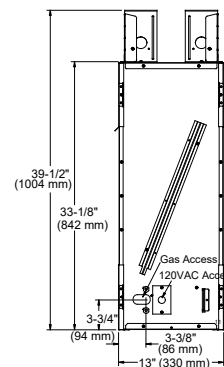

Interior Styles

Traditional

Herringbone

PLAZA

Model	Length	Width	Depth	Viewing Area	BTU/hr Input
Plaza-24"	24" [610]	5-3/8" [137]	5-3/8" [137]	24" x 5-3/8" [613 x 137]	32,000

Side View

Clearance to Combustibles

	A	B	C	D	E
in	17	17	45	8	8
mm	432	432	1143	203	203

LANAI

Model	Front Width (A)		Height (B)		Depth (C)		Viewing Area (D x E)	BTU/hr Input
	Unit	Framing	Unit	Framing	Unit	Framing		
Lanai 48"	52-1/8" [1324]	52-3/4" [1340]	39-1/2" [1003]	39-3/4" [1009]	13-3/8" [340]	13-7/8" [352]	47-7/8" x 17" [1216 x 432]	55,000
Lanai 60"	64-1/8" [1629]	64-3/4" [1645]	39-1/2" [1003]	39-3/4" [1009]	13-3/8" [340]	13-7/8" [352]	60" x 17" [1524 x 432]	65,000

Front View

Side View

LANAI SEE-THROUGH

Model	Width		Height		Depth		Viewing Area	BTU/hr Input
	Unit	Framing	Unit	Framing	Unit	Framing		
Lanai See-Through 48"	52-1/8" [1324]	52-3/4" [1340]	39-1/2" [1003]	39-3/4" [1009]	13" [330]	13-7/8" [352]	47-7/8" x 17" [1216 x 432]	55,000

Front View

Side View

FIRE FEATURE SPECIFICATIONS

COURTYARD

Model	Front Width		Back Width		Height		Depth		Viewing Area
	Unit	Framing	Unit	Framing	Unit	Framing	Unit	Framing	
Courtyard-36"	41-3/4" [1060]	43-1/2" [1105]	31-1/2" [800]	43-1/2" [1105]	44" [1118]	44-1/8" [1121]	18" [457]	18-1/8" [459]	36" x 30-3/4" [914 x 781]
Courtyard-42"	47-3/4" [1213]	49-1/2" [1257]	37-1/2" [953]	49-1/2" [1257]	44" [1118]	44-1/8" [1121]	18" [457]	18-1/8" [459]	42" x 30-3/4" [1067 x 781]