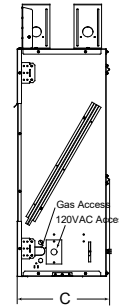

Appliance enclosure must be made entirely of non-combustible materials

	A	B
Starter Kit	26" (660 mm)	24" (610mm)
Starter Kit + 1 Extension	50" (1,270mm)	48" (1,219mm)
Starter Kit + 2 Extensions	74" (1,880mm)	72" (1,829mm)
Starter Kit + 3 Extensions	98" (2,489mm)	96" (2,438mm)
Starter Kit + 4 Extensions	122" (3,099mm)	120" (3,048mm)

	A	B	C	D	E
in	17	17	45	8	8
mm	432	432	1143	203	203

LANAI

Model	Front Width (A)		Height (B)		Depth (C)		Viewing Area (D x E)	BTU/hr Input
	Unit	Framing	Unit	Framing	Unit	Framing		
Lanai 48"	52-1/8" [1324]	52-3/4" [1340]	39-1/2" [1003]	39-3/4" [1009]	13-3/8" [340]	13-7/8" [352]	47-7/8" x 17" [1216 x 432]	55,000
Lanai 60"	64-1/8" [1629]	64-3/4" [1645]	39-1/2" [1003]	39-3/4" [1009]	13-3/8" [340]	13-7/8" [352]	60" x 17" [1524 x 432]	65,000

Front View

Side View

LANAI SEE-THROUGH

Model	Width		Height		Depth		Viewing Area	BTU/hr Input
	Unit	Framing	Unit	Framing	Unit	Framing		
Lanai See-Through 48"	52-1/8" [1324]	52-3/4" [1340]	39-1/2" [1003]	39-3/4" [1009]	13" [330]	13-7/8" [352]	47-7/8" x 17" [1216 x 432]	55,000