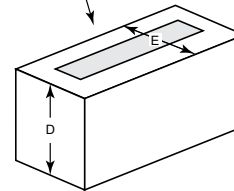

Interior Styles

Traditional

Herringbone

PLAZA

Model	Length	Width	Depth	Viewing Area	BTU/hr Input
Plaza-24"	24" [610]	5-3/8" [137]	5-3/8" [137]	24" x 5-3/8" [613 x 137]	32,000

Side View

Clearance to Combustibles

Appliance enclosure must be made entirely of non-combustible materials

	A	B
Starter Kit	26" (660 mm)	24" (610mm)
Starter Kit + 1 Extension	50" (1,270mm)	48" (1,219mm)
Starter Kit + 2 Extensions	74" (1,880mm)	72" (1,829mm)
Starter Kit + 3 Extensions	98" (2,489mm)	96" (2,438mm)
Starter Kit + 4 Extensions	122" (3,099mm)	120" (3,048mm)