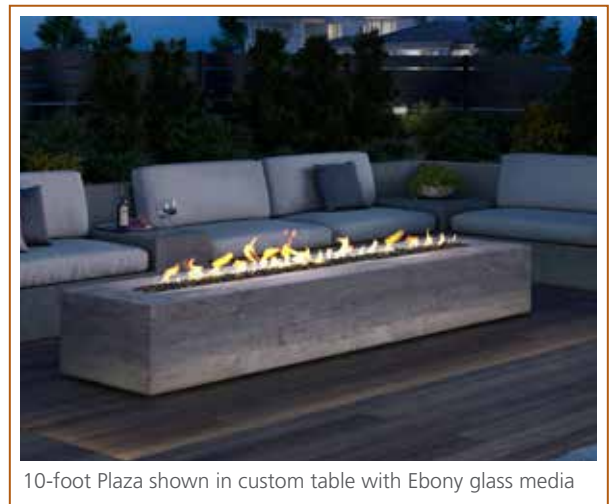

Optional features

- Coffee table framing kit
- Glass wind shield
- Stainless steel cover

10-foot Plaza shown in custom table with Ebony glass media

Media