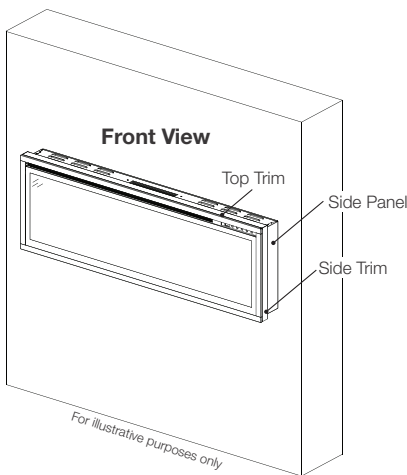

Specifications

Model	BTU	Width	Height	Depth	Viewing Area
NEFL72CFH	5,000	71 11/16"	16 15/16"	5 7/16"	11 15/16" x 67 3/4"

Dimensions

Installation Overview

Wall-Mounted Installation

- Mounted to the wall
- Side and top trims installed
- Side panels installed

Partially-Recessed Installation

- Partially recessed into the wall
- Side and top trims installed
- Side panels **not** installed
- Wall mount bracket(s) **not** installed

Fully-Recessed Installation

- Fully recessed into the wall
- Side and top trims **not** installed
- Side panels **not** installed
- Wall mount bracket(s) **not** installed

Product information provided is not complete and is subject to change without notice. Please consult the installation manual for the most up to date installation information.