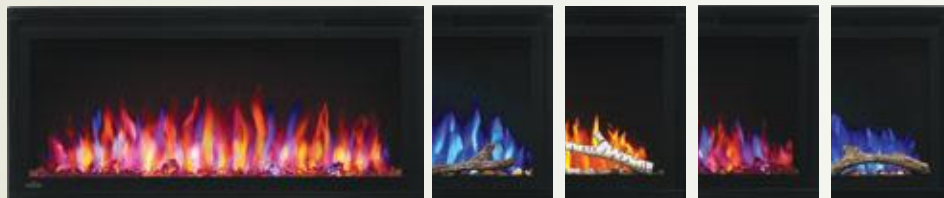

36"

42"

50"

60"

72"

LOW ENERGY
LED
HIGH INTENSITY