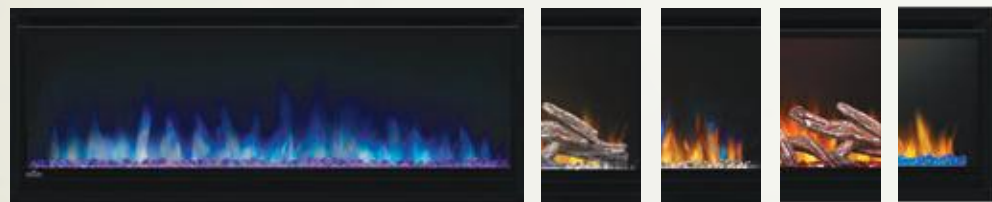

42" 50" 60" 74" 100"

LOW ENERGY
LED
HIGH INTENSITY