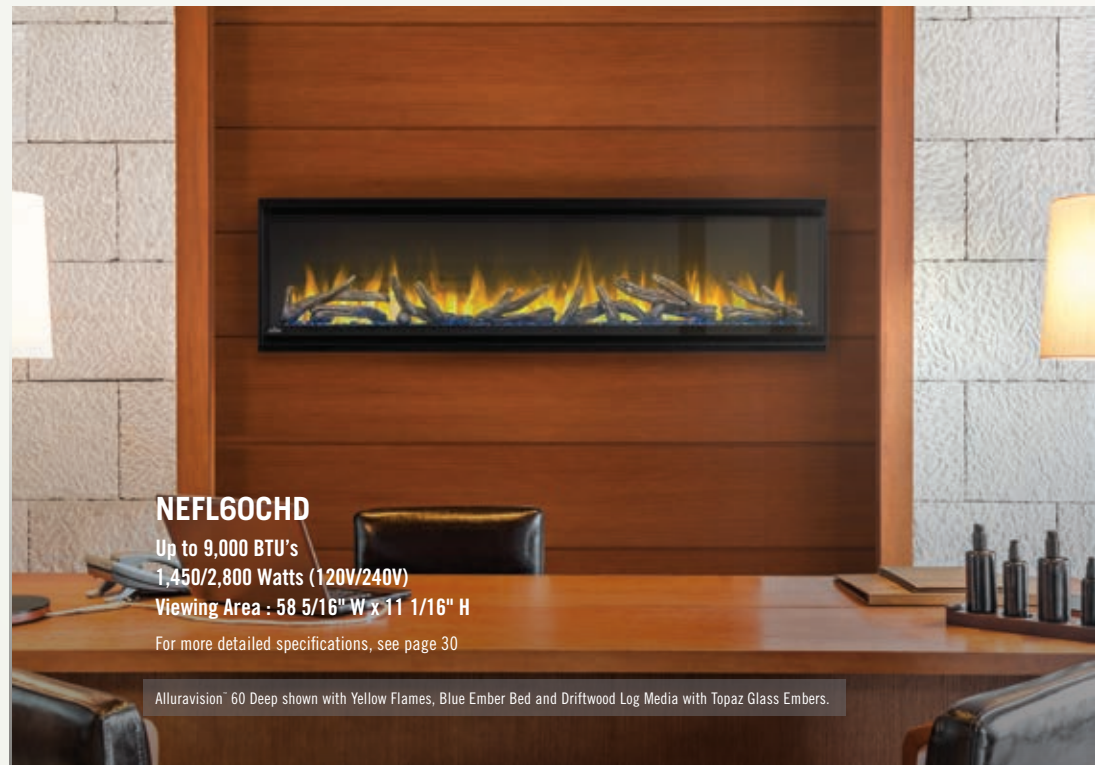

NEFL60CHD

Up to 9,000 BTU's
1,450/2,800 Watts (120V/240V)
Viewing Area : 58 5/16" W x 11 1/16" H

For more detailed specifications, see page 30

Alluravision™ 60 Deep shown with Yellow Flames, Blue Ember Bed and Driftwood Log Media with Topaz Glass Embers.