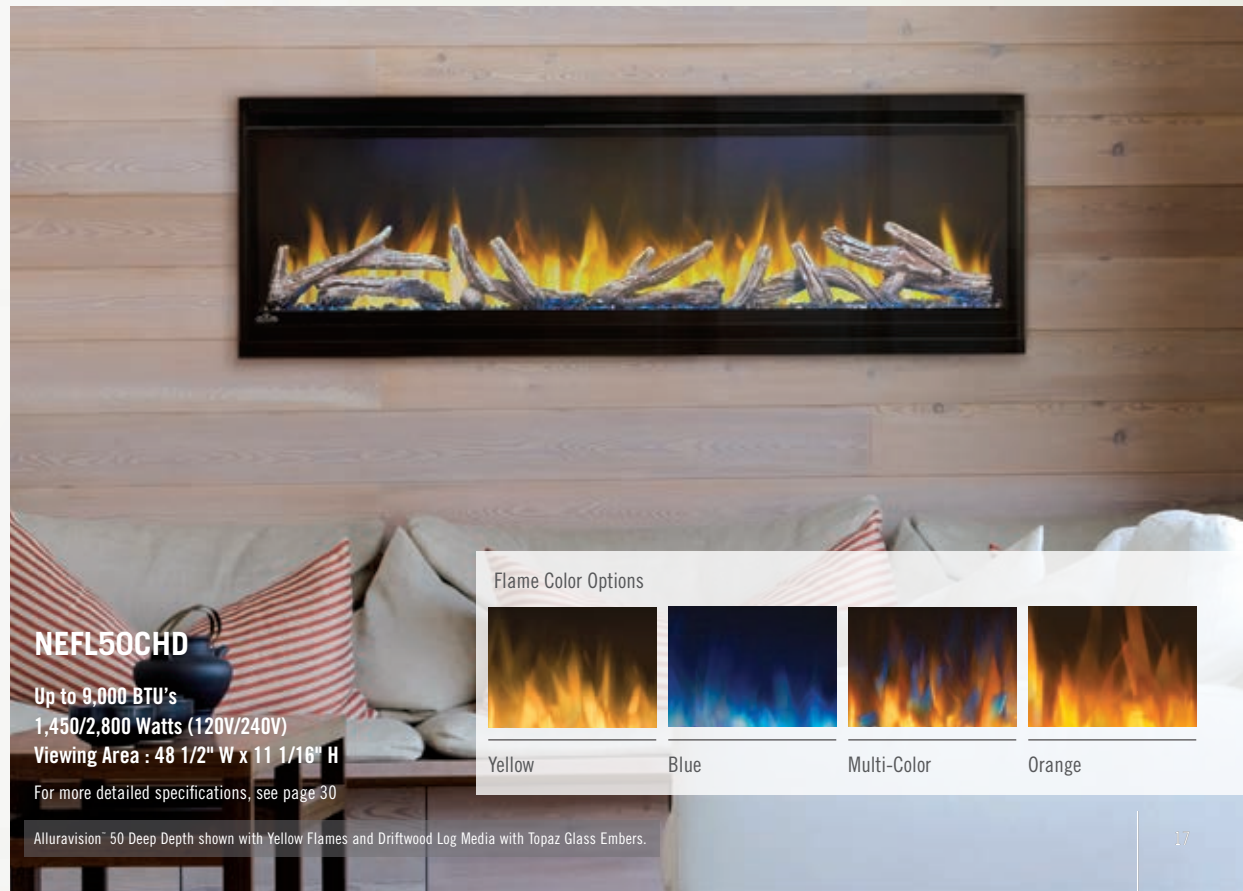

NEFL50CHD

Up to 9,000 BTU's
1,450/2,800 Watts (120V/240V)
Viewing Area : 48 1/2" W x 11 1/16" H

For more detailed specifications, see page 30

Alluravision™ 50 Deep Depth shown with Yellow Flames and Driftwood Log Media with Topaz Glass Embers.

Flame Color Options