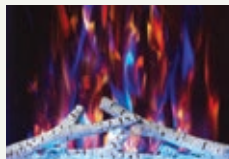

Birch Log Set
(included in 38" model only)