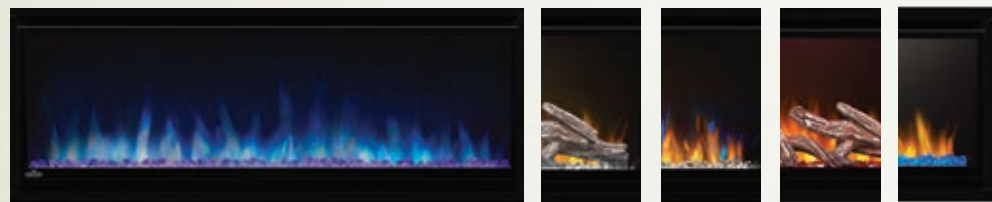

42" 50" 60" 74" 100"

LOW ENERGY
LED
HIGH INTENSITY