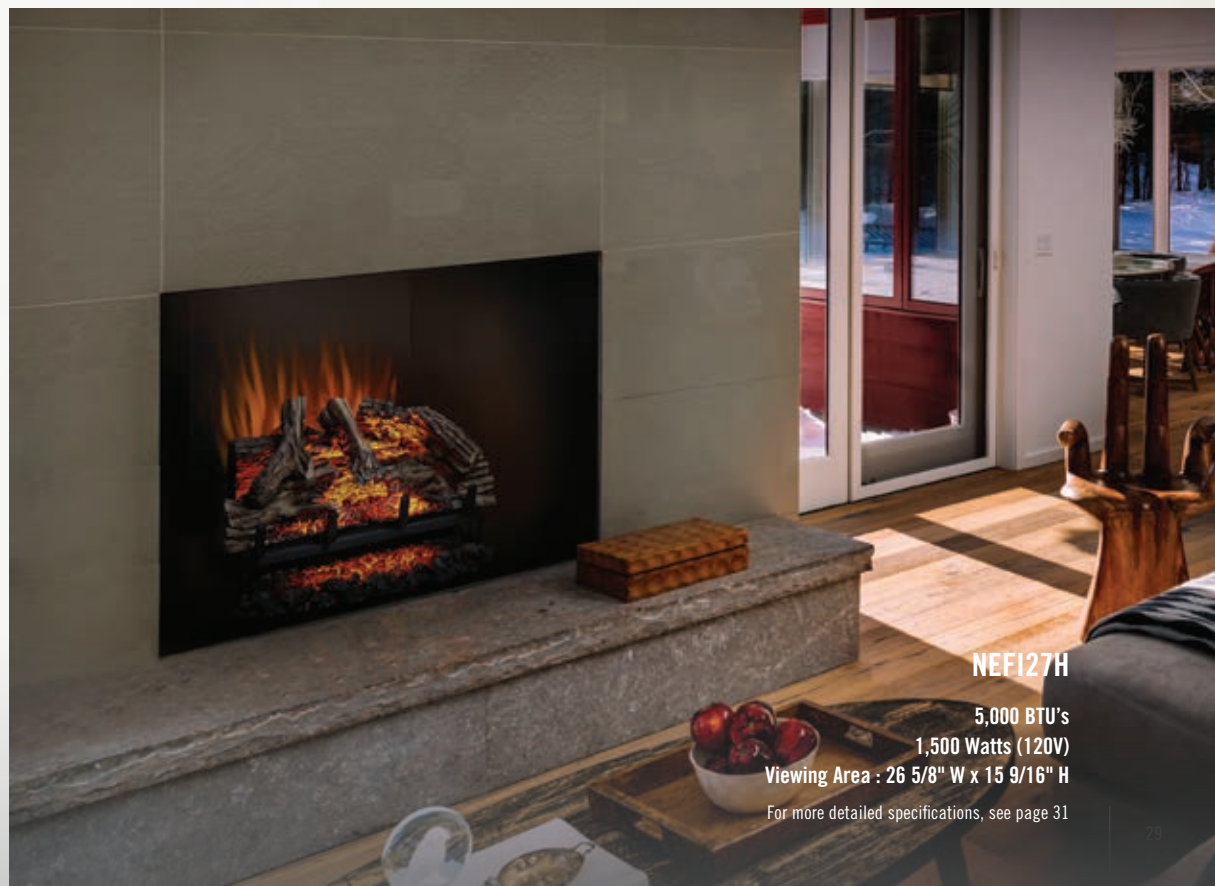

NEF127H

5,000 BTU's
1,500 Watts (120V)

Viewing Area : 26 5/8" W x 15 9/16" H

For more detailed specifications, see page 31