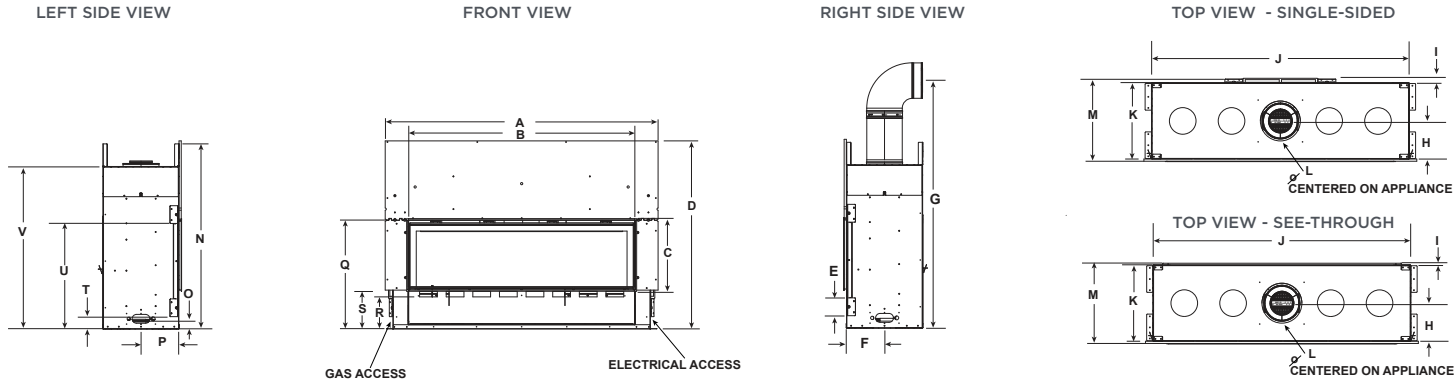

Passive Heat Side Register

Passive Heat Front Register

Passive Heat Open Wall Register
(opening 2" from ceiling)

SPECIFICATIONS

MODEL	FRONT WIDTH		BACK WIDTH		HEIGHT		DEPTH		GLASS SIZE	BTU/HOUR INPUT (NG)
	UNIT	FRAMING	UNIT	FRAMING	UNIT	FRAMING	UNIT	FRAMING		
MEZZO36, MEZZO36ST	46-3/16 [1173]	48-1/4 [1226]	46-3/16 [1173]	48-1/4 [1226]	41-3/4 [1060]	42 [1067]	17-1/8 [435]	18-1/4 [464] ST: 17 [432]	35-1/2 x 12-1/2 [908 x 318]	17,500 - 30,000
MEZZO48, MEZZO48ST	58 [1473]	60-1/4 [1530]	58 [1473]	60-1/4 [1530]	41-3/4 [1060]	42 [1067]	17-1/8 [435]	18-1/4 [464] ST: 17 [432]	47-1/2 x 12-1/2 [1207 x 318]	21,000 - 40,000
MEZZO60, MEZZO60ST	70 [1778]	72-1/4 [1835]	70 [1778]	72-1/4 [1835]	47-3/4 [1213]	48 [1219]	17-1/8 [435]	18-1/4 [464] ST: 17 [432]	59-1/2 x 12-1/2 [1511 x 318]	26,000 - 50,000
MEZZO72, MEZZO72ST	82 [2083]	84-1/4 [2140]	82 [2083]	84-1/4 [2140]	47-3/4 [1213]	48 [1219]	17-1/8 [435]	18-1/4 [464] ST: 17 [432]	71-1/2 x 12-1/2 [1861 x 318]	30,000 - 58,000