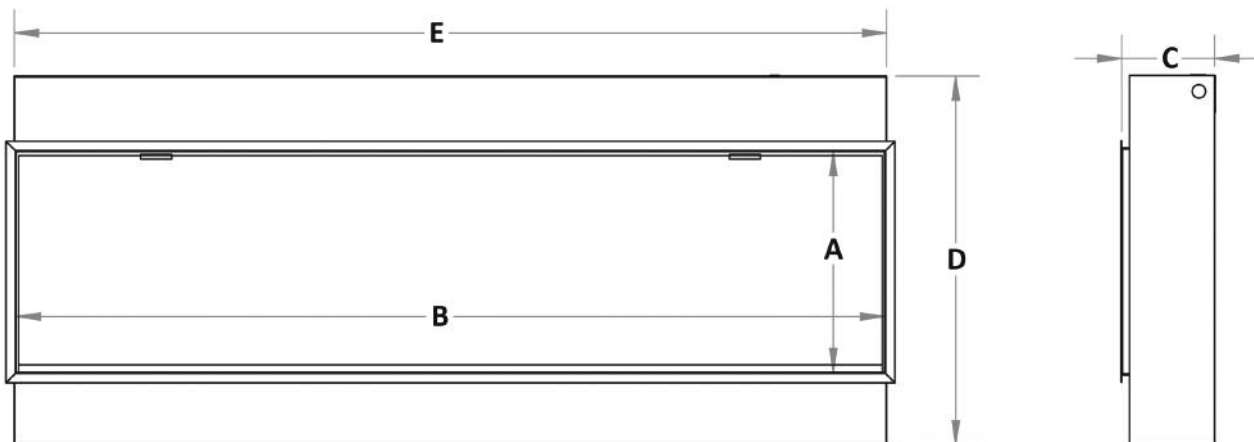

Comes Standard with 2 Types of Acrylic Media: Smoke & Clear

LANDSCAPE PRO™ SLIM

Dimension Specs

LANDSCAPE PRO SLIM DIMENSIONAL SPECS

MODEL #	A	B	C	D	E	FRAMING (WxHxD)
LPS-4414	14	44	6	23.75	44.25	44.5 W x 24 H x 5.5 D
LPS-5614	14	56	6	23.75	56.25	56.5 W x 24 H x 5.5 D
LPS-6814	14	68	6	23.75	68.25	68.5 W x 24 H x 5.5 D
LPS-8014	14	80	6	23.75	80.25	80.5 W x 24 H x 5.5 D
LPS-9614	14	96	6	23.75	96.25	96.5 W x 24 H x 5.5 D

LANDSCAPE PRO SLIM 56" DIMENSIONAL DRAWING SHOWN

ModernFlames.com

3515 E. Atlanta Ave. Phoenix, AZ 85040

(602) 268-9353 • (877) 246-9353

INNOVATING THE INDUSTRY STANDARDS OF TOMORROW