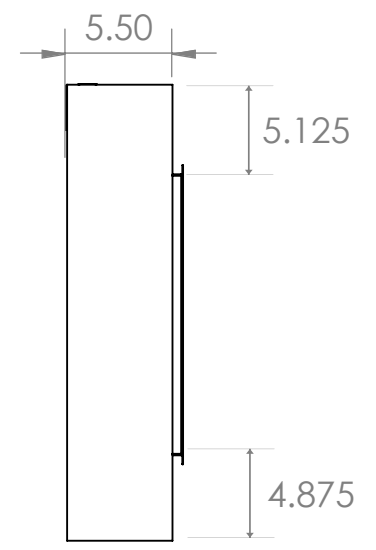

4

3

2

1

LPS-6814

Volts	AC 120V/60Hz
Amps	14 Amps
Watts	1550 Watts
Low Heat	750 Watts
High Heat	1500 Watts
No Heat	>50 Watts
Lamps	LED 12V

(Shown with Trim Installed)

4

3

2

1

B

B

A

A