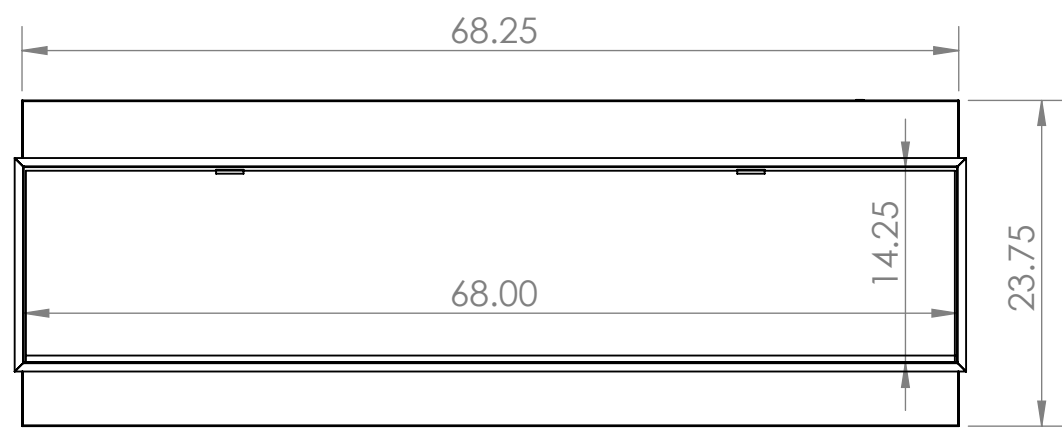

4

3

2

1

LPS-6814

Volts	AC 120V/60Hz
Amps	14 Amps
Watts	1550 Watts
Low Heat	750 Watts
High Heat	1500 Watts
No Heat	>50 Watts
Lamps	LED 12V

(Shown with Trim Installed)

4