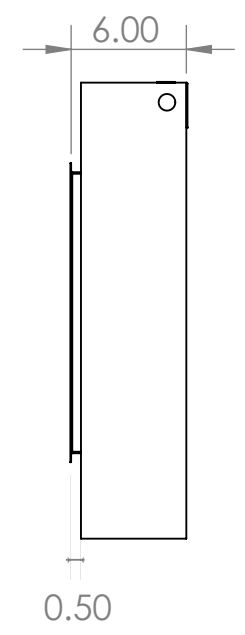

4

3

2

1

LPS-6814

Volts	AC 120V/60Hz
Amps	14 Amps
Watts	1550 Watts
Low Heat	750 Watts
High Heat	1500 Watts
No Heat	>50 Watts
Lamps	LED 12V

(Shown with Trim Installed)

4

3

2

1

B

B

A

A