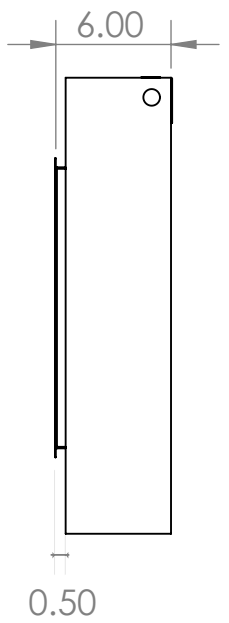

4

3

2

1

LPS-4414

Volts	AC 120V/60Hz
Amps	14 Amps
Watts	1550 Watts
Low Heat	750 Watts
High Heat	1500 Watts
No Heat	>50 Watts
Lamps	LED 12V

(Shown with Trim Installed)

4

3

2

1

B

B

A

A