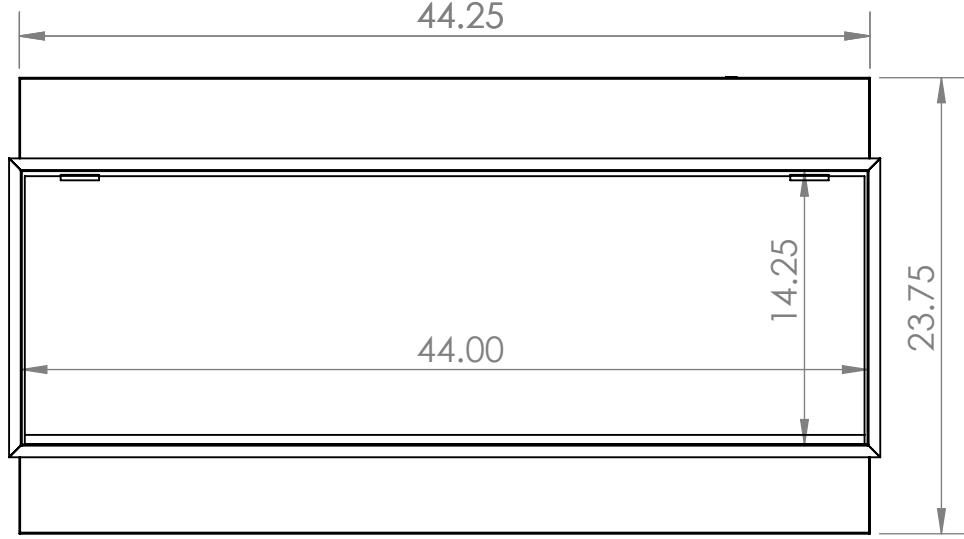

4

3

2

1

LPS-4414

Volts	AC 120V/60Hz
Amps	14 Amps
Watts	1550 Watts
Low Heat	750 Watts
High Heat	1500 Watts
No Heat	>50 Watts
Lamps	LED 12V

(Shown with Trim Installed)

4