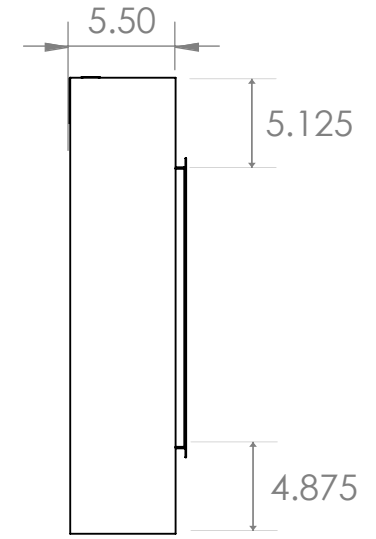

4

3

2

1

LPS-4414

Volts	AC 120V/60Hz
Amps	14 Amps
Watts	1550 Watts
Low Heat	750 Watts
High Heat	1500 Watts
No Heat	>50 Watts
Lamps	LED 12V

(Shown with Trim Installed)

4

3

2

1

B

B

A

A