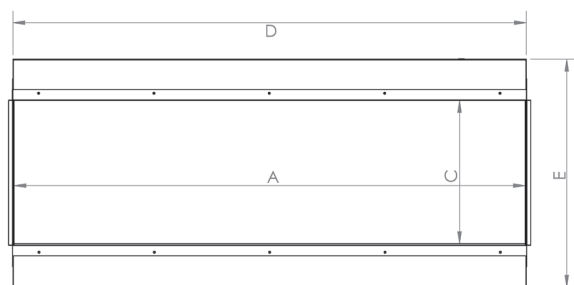

MODEL & CONFIGURATION		VIEWING AREA			FIREBOX DIMENSIONS					
MODEL #	CONFIGURATION	A FRONT GLASS WIDTH	B SIDE GLASS WIDTH	C GLASS HEIGHT	D OVERALL WIDTH	E OVERALL HEIGHT	F OVERALL DEPTH	G BOTTOM TO VIEWING	H TOP TO VIEWING	I BACK TO VIEWING
LPM-4416	SINGLE SIDED	43.875"	-	15.5"	44"	24.875"	11.5"	4.5"	4.5"	-
	CORNER (L/R)	43.875"	5	15.5"	44"	24.875"	11.5"	4.5"	4.5"	4.125"
	3-SIDED (BAY)	43.875"	5	15.5"	44"	24.875"	11.5"	4.5"	4.5"	4.125"
LPM-5616	SINGLE SIDED	55.875"	-	15.5"	56"	24.875"	11.5"	4.5"	4.5"	-
	CORNER (L/R)	55.875"	5	15.5"	56"	24.875"	11.5"	4.5"	4.5"	4.125"
	3-SIDED (BAY)	55.875"	5	15.5"	56"	24.875"	11.5"	4.5"	4.5"	4.125"
LPM-6816	SINGLE SIDED	67.875"	-	15.5"	68"	24.875"	11.5"	4.5"	4.5"	-
	CORNER (L/R)	67.875"	5	15.5"	68"	24.875"	11.5"	4.5"	4.5"	4.125"
	3-SIDED (BAY)	67.875"	5	15.5"	68"	24.875"	11.5"	4.5"	4.5"	4.125"
LPM-8016	SINGLE SIDED	79.875"	-	15.5"	80"	24.875"	11.5"	4.5"	4.5"	-
	CORNER (L/R)	79.875"	5	15.5"	80"	24.875"	11.5"	4.5"	4.5"	4.125"
	3-SIDED (BAY)	79.875"	5	15.5"	80"	24.875"	11.5"	4.5"	4.5"	4.125"
LPM-9616	SINGLE SIDED	95.875"	-	15.5"	96"	24.875"	11.5"	4.5"	4.5"	-
	CORNER (L/R)	95.875"	5	15.5"	96"	24.875"	11.5"	4.5"	4.5"	4.125"
	3-SIDED (BAY)	95.875"	5	15.5"	96"	24.875"	11.5"	4.5"	4.5"	4.125"