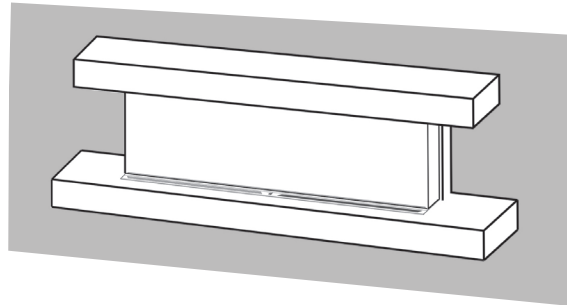

WIRELESS WALL TETHER WITH
THERMOSTAT CONTROL

MULTI INSTALLATIONS - OVER 12 DIFFERENT CONFIGURATIONS

- BUILT-IN/ CLEAN FACE INSTALLATION
- WALL MOUNT INSTALLATION
- BUILT-IN RECESSED INSTALLATION (2X4 WALL)
- FLOATING WALL CABINET
- FLOOR CABINET
- SINGLE SIDED
- LEFT CORNER
- RIGHT CORNER