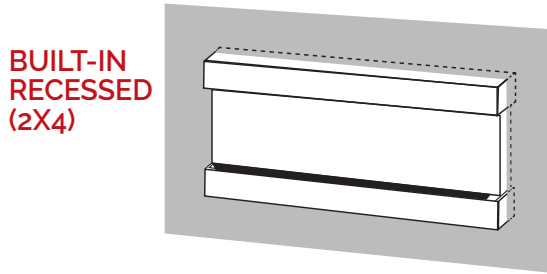

WIRELESS WALL TETHER WITH
THERMOSTAT CONTROL

MULTI INSTALLATIONS - OVER 12 DIFFERENT CONFIGURATIONS

- BUILT-IN/ CLEAN FACE INSTALLATION
- WALL MOUNT INSTALLATION
- BUILT-IN RECESSED INSTALLATION (2X4 WALL)
- FLOATING WALL CABINET
- FLOOR CABINET
- SINGLE SIDED
- LEFT CORNER
- RIGHT CORNER