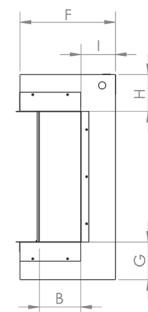

MULTI INSTALLATIONS - OVER 12 DIFFERENT CONFIGURATIONS

- BUILT-IN/ CLEAN FACE INSTALLATION
- WALL MOUNT INSTALLATION
- BUILT-IN RECESSED INSTALLATION (2X4 WALL)
- FLOATING WALL CABINET
- FLOOR CABINET
- SINGLE SIDED
- LEFT CORNER
- RIGHT CORNER

MODEL & CONFIGURATION		VIEWING AREA			FIREBOX DIMENSIONS					
MODEL #	CONFIGURATION	A FRONT GLASS WIDTH	B SIDE GLASS WIDTH	C GLASS HEIGHT	D OVERALL WIDTH	E OVERALL HEIGHT	F OVERALL DEPTH	G BOTTOM TO VIEWING	H TOP TO VIEWING	I BACK TO VIEWING
LPM-4416	SINGLE SIDED	43.875"	-	15.5"	44"	24.875"	11.5"	4.5"	4.5"	-
	CORNER (L/R)	43.875"	5	15.5"	44"	24.875"	11.5"	4.5"	4.5"	4.125"
	3-SIDED (BAY)	43.875"	5	15.5"	44"	24.875"	11.5"	4.5"	4.5"	4.125"
LPM-5616	SINGLE SIDED	55.875"	-	15.5"	56"	24.875"	11.5"	4.5"	4.5"	-
	CORNER (L/R)	55.875"	5	15.5"	56"	24.875"	11.5"	4.5"	4.5"	4.125"
	3-SIDED (BAY)	55.875"	5	15.5"	56"	24.875"	11.5"	4.5"	4.5"	4.125"
LPM-6816	SINGLE SIDED	67.875"	-	15.5"	68"	24.875"	11.5"	4.5"	4.5"	-
	CORNER (L/R)	67.875"	5	15.5"	68"	24.875"	11.5"	4.5"	4.5"	4.125"
	3-SIDED (BAY)	67.875"	5	15.5"	68"	24.875"	11.5"	4.5"	4.5"	4.125"
LPM-8016	SINGLE SIDED	79.875"	-	15.5"	80"	24.875"	11.5"	4.5"	4.5"	-
	CORNER (L/R)	79.875"	5	15.5"	80"	24.875"	11.5"	4.5"	4.5"	4.125"
	3-SIDED (BAY)	79.875"	5	15.5"	80"	24.875"	11.5"	4.5"	4.5"	4.125"
LPM-9616	SINGLE SIDED	95.875"	-	15.5"	96"	24.875"	11.5"	4.5"	4.5"	-
	CORNER (L/R)	95.875"	5	15.5"	96"	24.875"	11.5"	4.5"	4.5"	4.125"
	3-SIDED (BAY)	95.875"	5	15.5"	96"	24.875"	11.5"	4.5"	4.5"	4.125"

SIDE VIEW