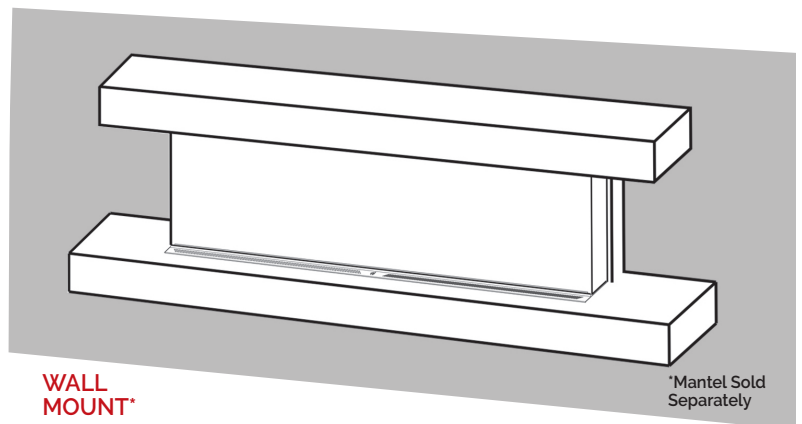

**WALL
MOUNT***

*Mantel Sold Separately

ModernFlames.com

3515 E. Atlanta Ave. Phoenix, AZ 85040
(602) 268-9353 • (877) 246-9353

Inc.
500

INNOVATING THE INDUSTRY STANDARDS OF TOMORROW