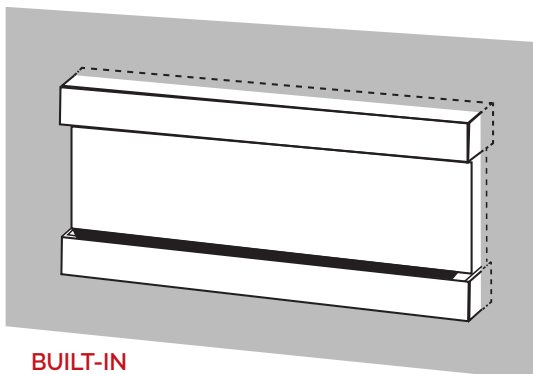

**BUILT-IN
RECESSED
(2X4)**