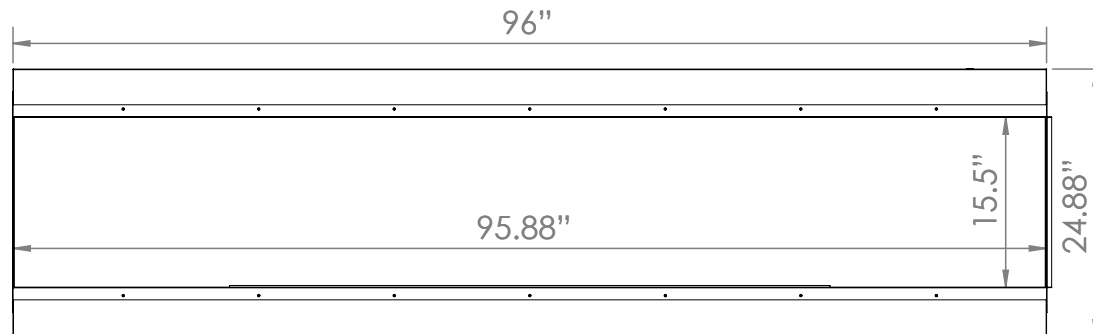

Part Number	LPM-9616
Series	Landscape Pro Multi