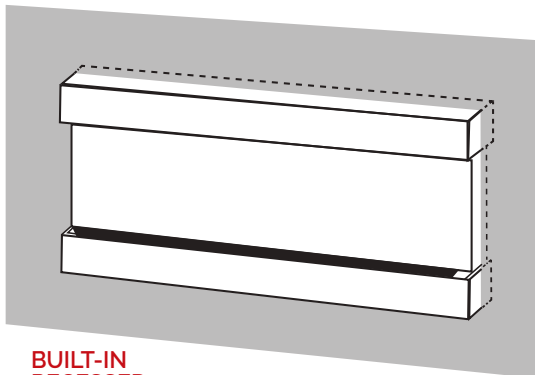

**BUILT-IN
RECESSED
(2X4)**