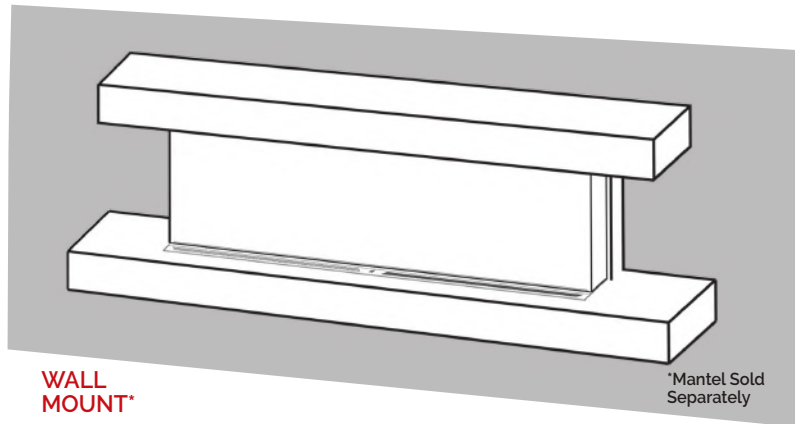

**WALL
MOUNT***

*Mantel Sold Separately

ModernFlames.com

3515 E. Atlanta Ave. Phoenix, AZ 85040
(602) 268-9353 • (877) 246-9353

INNOVATING THE INDUSTRY STANDARDS OF TOMORROW