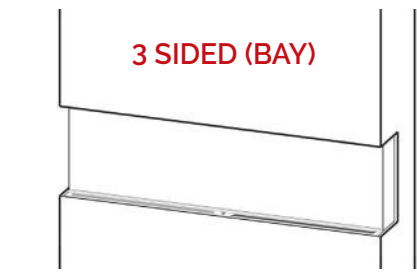

| MODEL & CONFIGURATION | | VIEWING AREA | | | FIREBOX DIMENSIONS | | | | | |
|-----------------------|---------------|---------------------------|--------------------------|-------------------|-----------------------|------------------------|-----------------------|---------------------------|------------------------|-------------------------|
| MODEL # | CONFIGURATION | A FRONT GLASS WIDTH | B SIDE GLASS WIDTH | C GLASS HEIGHT | D OVERALL WIDTH | E OVERALL HEIGHT | F OVERALL DEPTH | G BOTTOM TO VIEWING | H TOP TO VIEWING | I BACK TO VIEWING |
| LPM-4416 | SINGLE SIDED | 43.875" | - | 15.5" | 44" | 24.875" | 11.5" | 4.5" | 4.5" | - |
| | CORNER (L/R) | 43.875" | 5 | 15.5" | 44" | 24.875" | 11.5" | 4.5" | 4.5" | 4.125" |
| | 3-SIDED (BAY) | 43.875" | 5 | 15.5" | 44" | 24.875" | 11.5" | 4.5" | 4.5" | 4.125" |
| LPM-5616 | SINGLE SIDED | 55.875" | - | 15.5" | 56" | 24.875" | 11.5" | 4.5" | 4.5" | - |
| | CORNER (L/R) | 55.875" | 5 | 15.5" | 56" | 24.875" | 11.5" | 4.5" | 4.5" | 4.125" |
| | 3-SIDED (BAY) | 55.875" | 5 | 15.5" | 56" | 24.875" | 11.5" | 4.5" | 4.5" | 4.125" |
| LPM-6816 | SINGLE SIDED | 67.875" | - | 15.5" | 68" | 24.875" | 11.5" | 4.5" | 4.5" | - |
| | CORNER (L/R) | 67.875" | 5 | 15.5" | 68" | 24.875" | 11.5" | 4.5" | 4.5" | 4.125" |
| | 3-SIDED (BAY) | 67.875" | 5 | 15.5" | 68" | 24.875" | 11.5" | 4.5" | 4.5" | 4.125" |
| LPM-8016 | SINGLE SIDED | 79.875" | - | 15.5" | 80" | 24.875" | 11.5" | 4.5" | 4.5" | - |
| | CORNER (L/R) | 79.875" | 5 | 15.5" | 80" | 24.875" | 11.5" | 4.5" | 4.5" | 4.125" |
| | 3-SIDED (BAY) | 79.875" | 5 | 15.5" | 80" | 24.875" | 11.5" | 4.5" | 4.5" | 4.125" |
| LPM-9616 | SINGLE SIDED | 95.875" | - | 15.5" | 96" | 24.875" | 11.5" | 4.5" | 4.5" | - |
| | CORNER (L/R) | 95.875" | 5 | 15.5" | 96" | 24.875" | 11.5" | 4.5" | 4.5" | 4.125" |
| | 3-SIDED (BAY) | 95.875" | 5 | 15.5" | 96" | 24.875" | 11.5" | 4.5" | 4.5" | 4.125" |