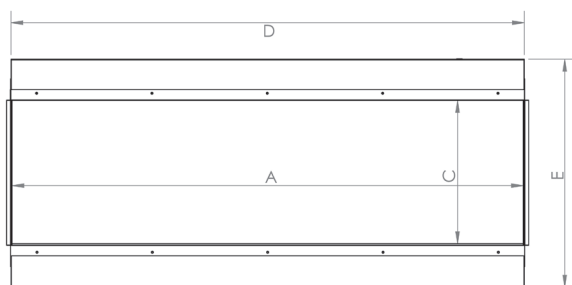

| MODEL & CONFIGURATION | | VIEWING AREA | | | FIREBOX DIMENSIONS | | | | | |
|-----------------------|---------------|---------------------------|--------------------------|-------------------|-----------------------|------------------------|-----------------------|---------------------------|------------------------|-------------------------|
| MODEL # | CONFIGURATION | A FRONT GLASS WIDTH | B SIDE GLASS WIDTH | C GLASS HEIGHT | D OVERALL WIDTH | E OVERALL HEIGHT | F OVERALL DEPTH | G BOTTOM TO VIEWING | H TOP TO VIEWING | I BACK TO VIEWING |
| LPM-4416 | SINGLE SIDED | 43.875" | - | 15.5" | 44" | 24.875" | 11.5" | 4.5" | 4.5" | - |
| | CORNER (L/R) | 43.875" | 5 | 15.5" | 44" | 24.875" | 11.5" | 4.5" | 4.5" | 4.125" |
| | 3-SIDED (BAY) | 43.875" | 5 | 15.5" | 44" | 24.875" | 11.5" | 4.5" | 4.5" | 4.125" |
| LPM-5616 | SINGLE SIDED | 55.875" | - | 15.5" | 56" | 24.875" | 11.5" | 4.5" | 4.5" | - |
| | CORNER (L/R) | 55.875" | 5 | 15.5" | 56" | 24.875" | 11.5" | 4.5" | 4.5" | 4.125" |
| | 3-SIDED (BAY) | 55.875" | 5 | 15.5" | 56" | 24.875" | 11.5" | 4.5" | 4.5" | 4.125" |
| LPM-6816 | SINGLE SIDED | 67.875" | - | 15.5" | 68" | 24.875" | 11.5" | 4.5" | 4.5" | - |
| | CORNER (L/R) | 67.875" | 5 | 15.5" | 68" | 24.875" | 11.5" | 4.5" | 4.5" | 4.125" |
| | 3-SIDED (BAY) | 67.875" | 5 | 15.5" | 68" | 24.875" | 11.5" | 4.5" | 4.5" | 4.125" |
| LPM-8016 | SINGLE SIDED | 79.875" | - | 15.5" | 80" | 24.875" | 11.5" | 4.5" | 4.5" | - |
| | CORNER (L/R) | 79.875" | 5 | 15.5" | 80" | 24.875" | 11.5" | 4.5" | 4.5" | 4.125" |
| | 3-SIDED (BAY) | 79.875" | 5 | 15.5" | 80" | 24.875" | 11.5" | 4.5" | 4.5" | 4.125" |
| LPM-9616 | SINGLE SIDED | 95.875" | - | 15.5" | 96" | 24.875" | 11.5" | 4.5" | 4.5" | - |
| | CORNER (L/R) | 95.875" | 5 | 15.5" | 96" | 24.875" | 11.5" | 4.5" | 4.5" | 4.125" |
| | 3-SIDED (BAY) | 95.875" | 5 | 15.5" | 96" | 24.875" | 11.5" | 4.5" | 4.5" | 4.125" |