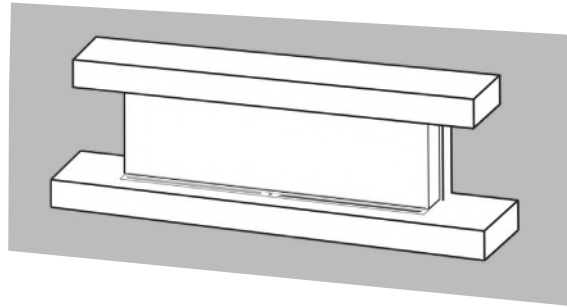

WIRELESS WALL TETHER WITH
THERMOSTAT CONTROL

MULTI INSTALLATIONS - OVER 12 DIFFERENT CONFIGURATIONS

- BUILT-IN/ CLEAN FACE INSTALLATION
- WALL MOUNT INSTALLATION
- BUILT-IN RECESSED INSTALLATION (2X4 WALL)
- FLOATING WALL CABINET
- FLOOR CABINET
- SINGLE SIDED
- LEFT CORNER
- RIGHT CORNER