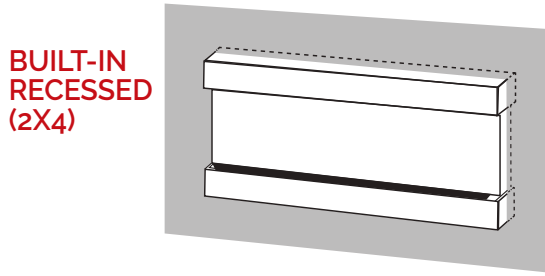

WIRELESS WALL TETHER WITH
THERMOSTAT CONTROL

MULTI INSTALLATIONS - OVER 12 DIFFERENT CONFIGURATIONS

- BUILT-IN/ CLEAN FACE INSTALLATION
- WALL MOUNT INSTALLATION
- BUILT-IN RECESSED INSTALLATION (2X4 WALL)
- FLOATING WALL CABINET
- FLOOR CABINET
- SINGLE SIDED
- LEFT CORNER
- RIGHT CORNER