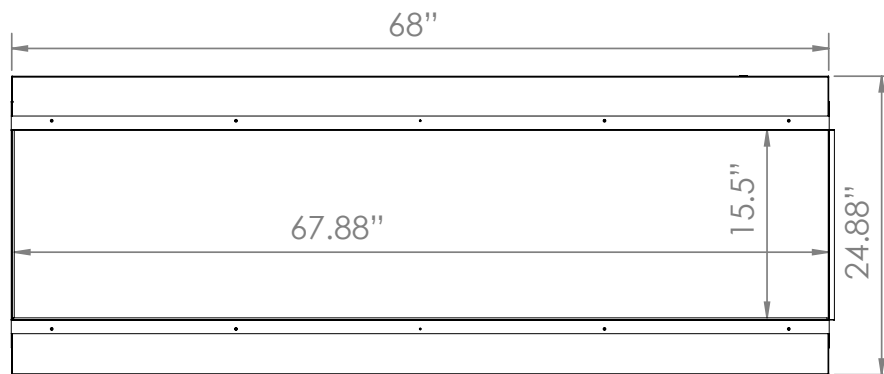

Part Number	LPM-6816
Series	Landscape Pro Multiview