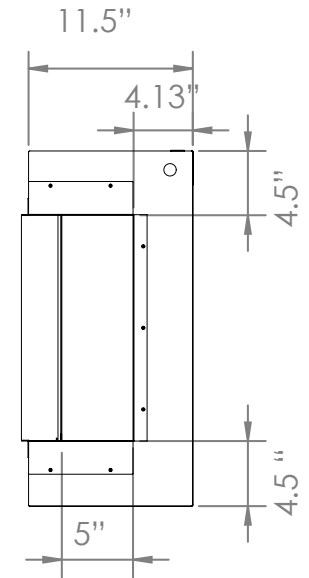

Part Number	LPM-6816
Series	Landscape Pro Multiview