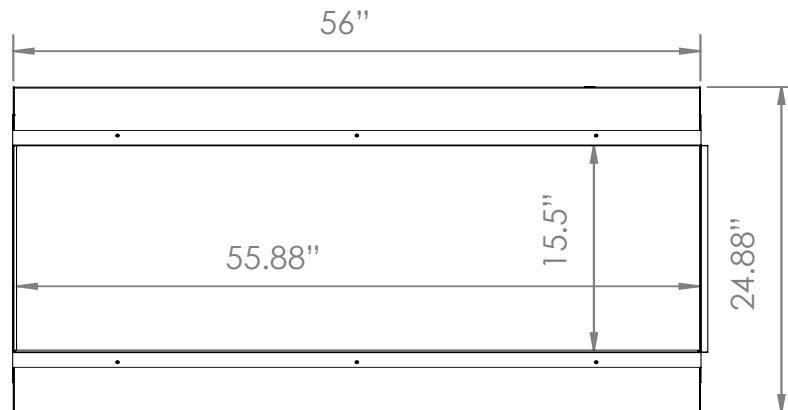

Part Number	LPM-5616
Series	Landscape Pro Multiview