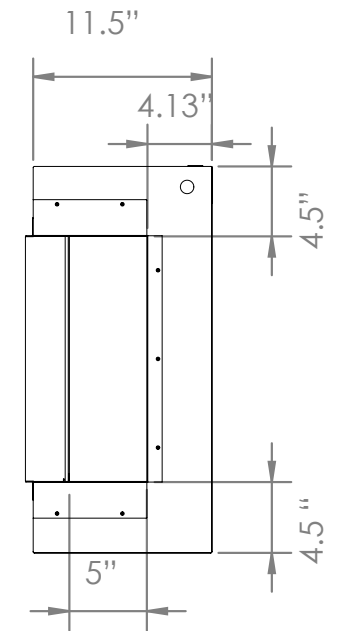

Part Number	LPM-5616
Series	Landscape Pro Multiview