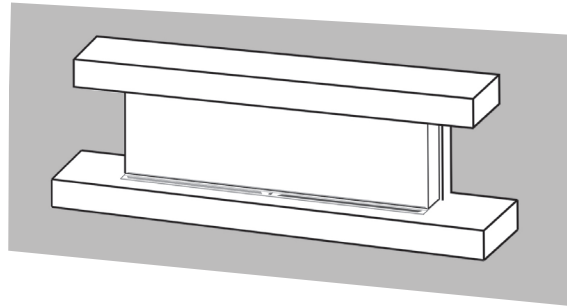

WIRELESS WALL TETHER WITH
THERMOSTAT CONTROL

MULTI INSTALLATIONS - OVER 12 DIFFERENT CONFIGURATIONS

- BUILT-IN/ CLEAN FACE INSTALLATION
- WALL MOUNT INSTALLATION
- BUILT-IN RECESSED INSTALLATION (2X4 WALL)
- FLOATING WALL CABINET
- FLOOR CABINET
- SINGLE SIDED
- LEFT CORNER
- RIGHT CORNER