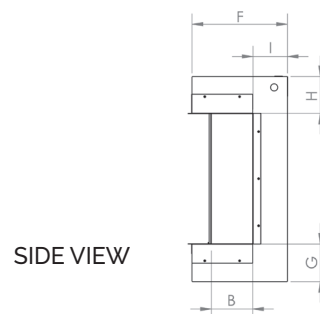

FRONT VIEW

SIDE VIEW