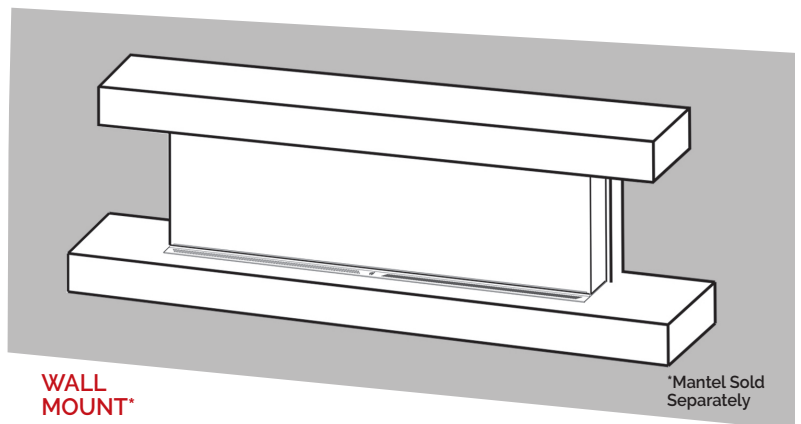

**WALL
MOUNT***

*Mantel Sold Separately

ModernFlames.com

3515 E. Atlanta Ave. Phoenix, AZ 85040
(602) 268-9353 • (877) 246-9353

Inc.
500

INNOVATING THE INDUSTRY STANDARDS OF TOMORROW