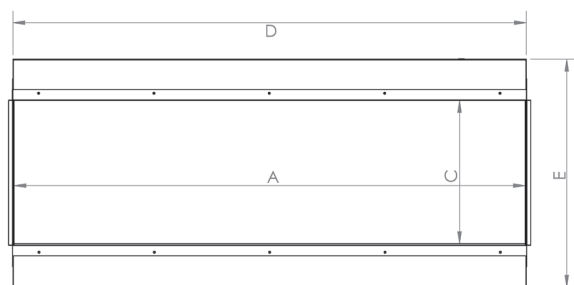

WIRELESS WALL TETHER WITH
THERMOSTAT CONTROL

MULTI INSTALLATIONS - OVER 12 DIFFERENT CONFIGURATIONS

- BUILT-IN/ CLEAN FACE INSTALLATION
- WALL MOUNT INSTALLATION
- BUILT-IN RECESSED INSTALLATION (2X4 WALL)
- FLOATING WALL CABINET
- FLOOR CABINET
- SINGLE SIDED
- LEFT CORNER
- RIGHT CORNER

MODEL & CONFIGURATION		VIEWING AREA			FIREBOX DIMENSIONS					
MODEL #	CONFIGURATION	A FRONT GLASS WIDTH	B SIDE GLASS WIDTH	C GLASS HEIGHT	D OVERALL WIDTH	E OVERALL HEIGHT	F OVERALL DEPTH	G BOTTOM TO VIEWING	H TOP TO VIEWING	I BACK TO VIEWING
LPM-4416	SINGLE SIDED	43.875"	-	15.5"	44"	24.875"	11.5"	4.5"	4.5"	-
	CORNER (L/R)	43.875"	5	15.5"	44"	24.875"	11.5"	4.5"	4.5"	4.125"
	3-SIDED (BAY)	43.875"	5	15.5"	44"	24.875"	11.5"	4.5"	4.5"	4.125"
LPM-5616	SINGLE SIDED	55.875"	-	15.5"	56"	24.875"	11.5"	4.5"	4.5"	-
	CORNER (L/R)	55.875"	5	15.5"	56"	24.875"	11.5"	4.5"	4.5"	4.125"
	3-SIDED (BAY)	55.875"	5	15.5"	56"	24.875"	11.5"	4.5"	4.5"	4.125"
LPM-6816	SINGLE SIDED	67.875"	-	15.5"	68"	24.875"	11.5"	4.5"	4.5"	-
	CORNER (L/R)	67.875"	5	15.5"	68"	24.875"	11.5"	4.5"	4.5"	4.125"
	3-SIDED (BAY)	67.875"	5	15.5"	68"	24.875"	11.5"	4.5"	4.5"	4.125"
LPM-8016	SINGLE SIDED	79.875"	-	15.5"	80"	24.875"	11.5"	4.5"	4.5"	-
	CORNER (L/R)	79.875"	5	15.5"	80"	24.875"	11.5"	4.5"	4.5"	4.125"
	3-SIDED (BAY)	79.875"	5	15.5"	80"	24.875"	11.5"	4.5"	4.5"	4.125"
LPM-9616	SINGLE SIDED	95.875"	-	15.5"	96"	24.875"	11.5"	4.5"	4.5"	-
	CORNER (L/R)	95.875"	5	15.5"	96"	24.875"	11.5"	4.5"	4.5"	4.125"
	3-SIDED (BAY)	95.875"	5	15.5"	96"	24.875"	11.5"	4.5"	4.5"	4.125"