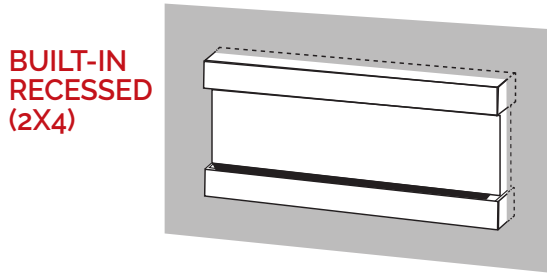

WIRELESS WALL TETHER WITH
THERMOSTAT CONTROL

MULTI INSTALLATIONS - OVER 12 DIFFERENT CONFIGURATIONS

- BUILT-IN/ CLEAN FACE INSTALLATION
- WALL MOUNT INSTALLATION
- BUILT-IN RECESSED INSTALLATION (2X4 WALL)
- FLOATING WALL CABINET
- FLOOR CABINET
- SINGLE SIDED
- LEFT CORNER
- RIGHT CORNER