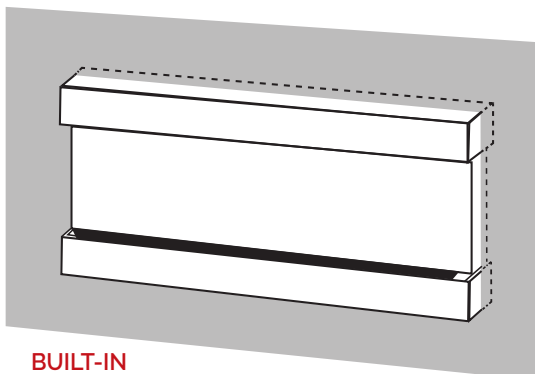

**BUILT-IN
RECESSED
(2X4)**