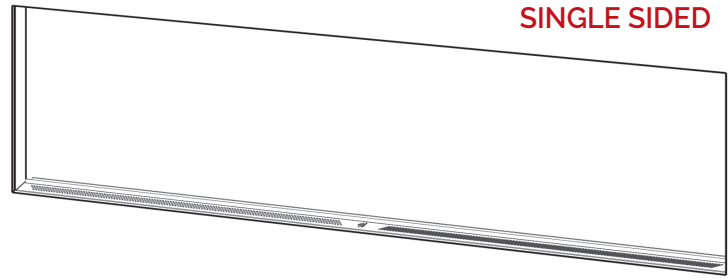

MULTI INSTALLATIONS - OVER 12 DIFFERENT CONFIGURATIONS

- BUILT-IN/ CLEAN FACE INSTALLATION
- WALL MOUNT INSTALLATION
- BUILT-IN RECESSED INSTALLATION (2X4 WALL)
- FLOATING WALL CABINET
- FLOOR CABINET
- SINGLE SIDED
- LEFT CORNER
- RIGHT CORNER