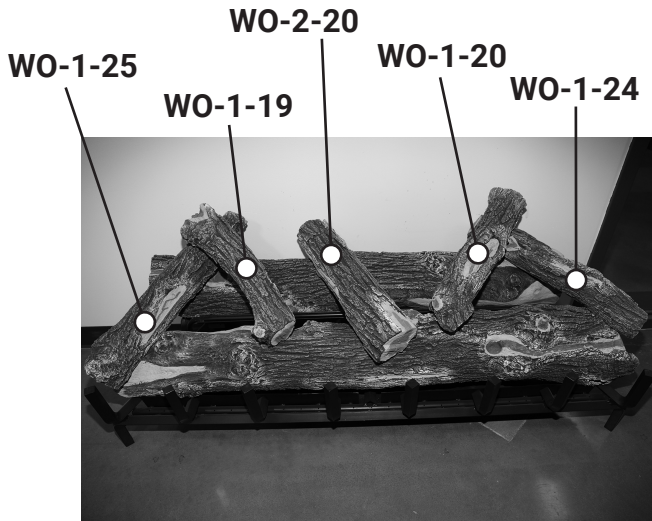

JUMBO/JUMBO SLIMLINE 60" LOG PLACEMENT GUIDE

GrandCanyonGasLogs.com

Phone: (602) 344-4217 • customerservice@grandcanyongaslogs.com • 3515 E. Atlanta Ave. Phoenix, AZ 85040

RPG BRANDS

RPG BRANDS FAMILY OF COMPANIES