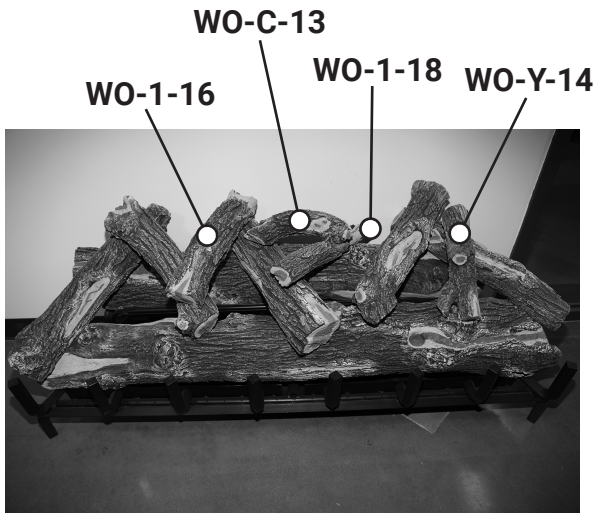

JUMBO/JUMBO SLIMLINE 60" LOG PLACEMENT GUIDE

GrandCanyonGasLogs.com

Phone: (602) 344-4217 • customerservice@grandcanyongaslogs.com • 3515 E. Atlanta Ave. Phoenix, AZ 85040

RPG BRANDS

RPG BRANDS FAMILY OF COMPANIES