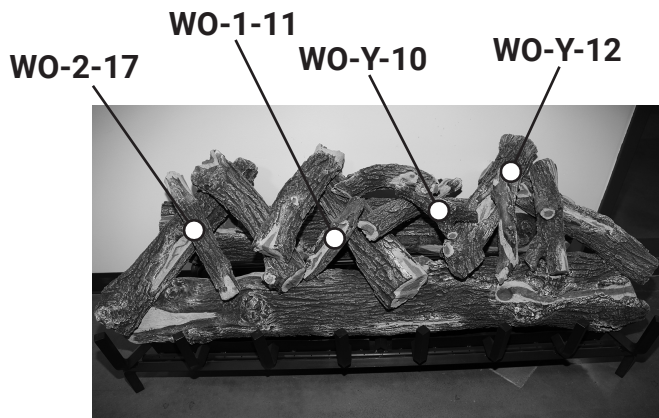

JUMBO/JUMBO SLIMLINE 60" LOG PLACEMENT GUIDE

GrandCanyonGasLogs.com

Phone: (602) 344-4217 • customerservice@grandcanyongaslogs.com • 3515 E. Atlanta Ave. Phoenix, AZ 85040

RPG BRANDS

RPG BRANDS FAMILY OF COMPANIES