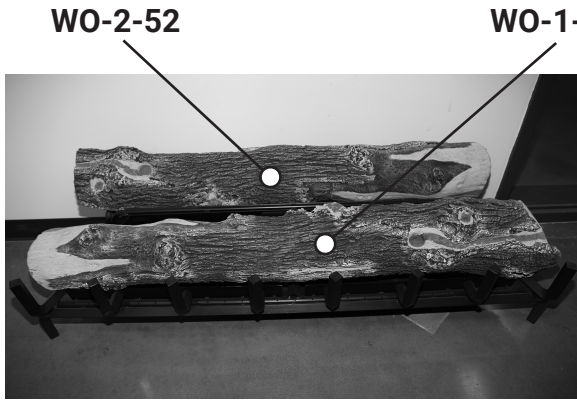

JUMBO/JUMBO SLIMLINE 60" LOG PLACEMENT GUIDE

GrandCanyonGasLogs.com

Phone: (602) 344-4217 • customerservice@grandcanyongaslogs.com • 3515 E. Atlanta Ave. Phoenix, AZ 85040

RPG BRANDS

RPG BRANDS FAMILY OF COMPANIES