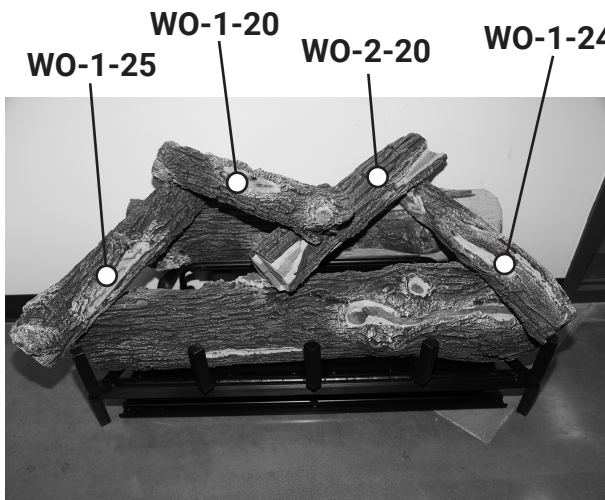

JUMBO/JUMBO SLIMLINE 42" LOG PLACEMENT GUIDE

GrandCanyonGasLogs.com

Phone: (602) 344-4217 • customerservice@grandcanyongaslogs.com • 3515 E. Atlanta Ave. Phoenix, AZ 85040

RPG BRANDS

RPG BRANDS FAMILY OF COMPANIES