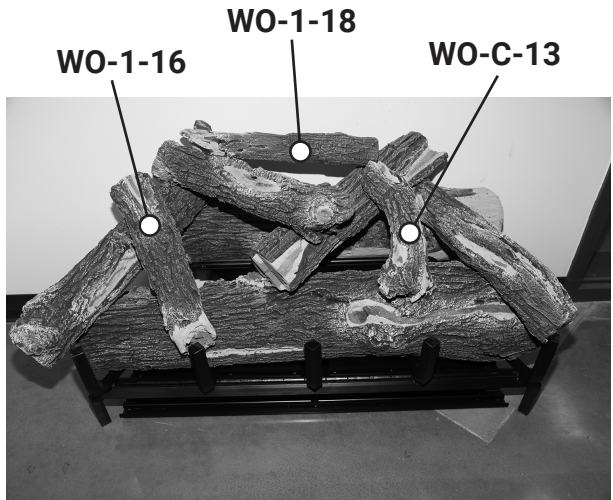

JUMBO/JUMBO SLIMLINE 42" LOG PLACEMENT GUIDE

GrandCanyonGasLogs.com

Phone: (602) 344-4217 • customerservice@grandcanyongaslogs.com • 3515 E. Atlanta Ave. Phoenix, AZ 85040

RPG BRANDS

RPG BRANDS FAMILY OF COMPANIES