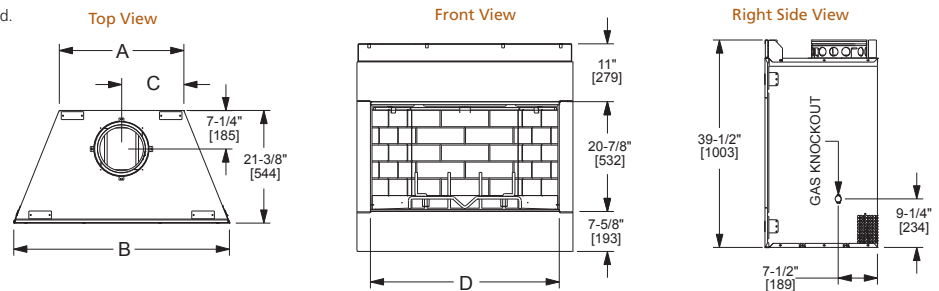

VILLA WOOD

Model	Front Width		Back Width		Height		Depth		Viewing Area
	Unit	Framing	Unit	Framing	Unit	Framing	Unit	Framing	
Villawood-36"	41" [1041]	42" [1067]	23-3/4" [603]	42" [1067]	39-1/2" [1003]	39-3/4" [1010]	21-3/8" [544]	21-1/2" [546]	36" x 20-7/8" [914 x 532]
Villawood-42"	47" [1194]	48" [1219]	29-3/4" [756]	48" [1219]	39-1/2" [1003]	39-3/4" [1010]	21-3/8" [544]	21-1/2" [546]	42" x 20-7/8" [1067 x 532]

Drawings to the right represent the 36" and 42" combined.

MODEL	Villawood-36"	Villawood-42"
A	23-3/4" [603]	29-3/4" [756]
B	41" [1041]	47" [1194]
C	11-7/8" [302]	14-7/8" [378]
D	36" [914]	42" [1067]