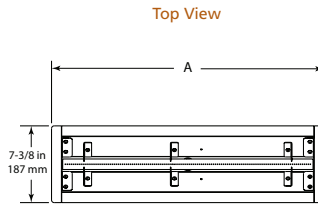

PLAZA

Model	Length	Width	Depth	Viewing Area	BTU/hr Input
Plaza-24"	24" [610]	5-3/8" [137]	5-3/8" [137]	24" x 5-3/8" [613 x 137]	32,000

Top View

	Starter Kit	Starter +1 extension	Starter + 2 extensions	Starter + 3 extensions	Starter + 4 extensions
A	26 in (660 mm)	50 in (1270 mm)	74 in (1880 mm)	98 in (2489 mm)	122 in (3099 mm)
B	24 in (610 mm)	48 in (1219 mm)	72 in (1829 mm)	96 in (2438 mm)	120 in (3048 mm)

		A	B	C	D	E
ODPLAZA-L24S	in	17	17	45	8	8
	mm	432	432	1143	203	203

LANAI

Model	Front Width		Back Width		Height		Depth		Viewing Area	BTU/hr Input
	Unit	Framing	Unit	Framing	Unit	Framing	Unit	Framing		
Lanai	57-1/4" [1454]	57-3/4" [1467]	57-1/4" [1454]	57-3/4" [1467]	36-3/8" [924]	39-1/2" [1003]	17-5/8" [448]	17-5/8" [448]	51" x 18" [1295 x 457]	55,000

COURTYARD

Model	Front Width		Back Width		Height		Depth		Viewing Area
	Unit	Framing	Unit	Framing	Unit	Framing	Unit	Framing	
Courtyard-36"	41-3/4" [1060]	43-1/2" [1105]	31-1/2" [800]	43-1/2" [1105]	44" [1118]	44-1/8" [1121]	18" [457]	18-1/8" [459]	36" x 30-3/4" [914 x 781]
Courtyard-42"	47-3/4" [1213]	49-1/2" [1257]	37-1/2" [953]	49-1/2" [1257]	44" [1118]	44-1/8" [1121]	18" [457]	18-1/8" [459]	42" x 30-3/4" [1067 x 781]

Drawings to the right represent the 36" and 42" combined.

MODEL	Courtyard-36"	Courtyard-42"
A	36" [914]	42" [1067]
B	41-3/4" [1060]	47-3/4" [1213]
C (back width)	31-1/2" [800]	37-1/2" [953]