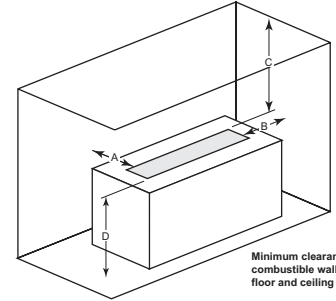

Clearance to Combustibles