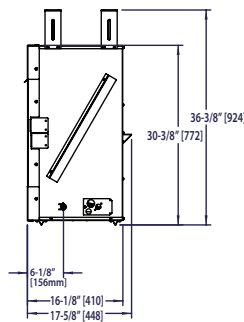

LANAI

Model	Front Width		Back Width		Height		Depth		Viewing Area	BTU/hr Input
	Unit	Framing	Unit	Framing	Unit	Framing	Unit	Framing		
Lanai	57-1/4" [1454]	57-3/4" [1467]	57-1/4" [1454]	57-3/4" [1467]	36-3/8" [924]	39-1/2" [1003]	17-5/8" [448]	17-5/8" [448]	51" x 18" [1295 x 457]	55,000

Side View