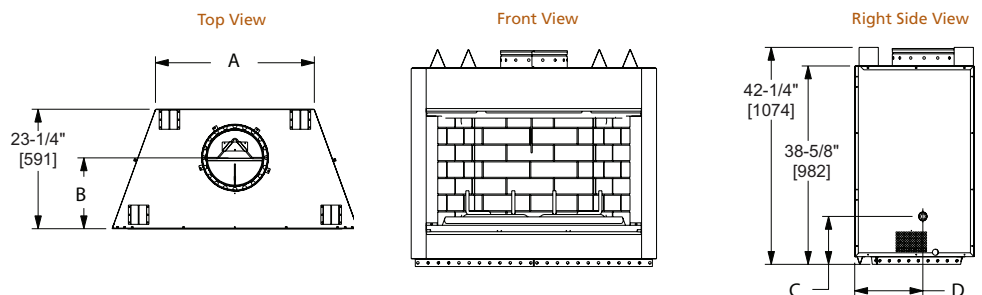

MONTANA

Model	Front Width		Back Width		Height		Depth		Viewing Area
	Unit	Framing	Unit	Framing	Unit	Framing	Unit	Framing	
Montana-36"	42" [1067]	43" [1091]	25" [635]	43" [1091]	42-1/4" [1073]	42-3/8" [1076]	23-1/4" [591]	24-1/8" [613]	36" x 23-1/2" [915 x 597]
Montana-42"	48" [1219]	49" [1246]	31" [787]	49" [1246]	42-1/4" [1073]	42-3/8" [1076]	23-1/4" [591]	24-1/8" [613]	42" x 23-1/2" [1067 x 597]

Drawings to the right represent the 36" and 42" combined.

MODEL	Montana-36"	Montana-42"
A	25" [786]	31" [786]
B	13-7/8" [352]	14" [356]
C	9-1/2" [241]	9-1/2" [241]
D	13-1/4" [337]	14" [356]