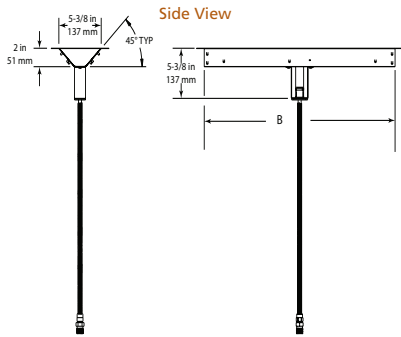

PLAZA

Model	Length	Width	Depth	Viewing Area	BTU/hr Input
Plaza-24"	24" [610]	5-3/8" [137]	5-3/8" [137]	24" x 5-3/8" [613 x 137]	32,000

Side View