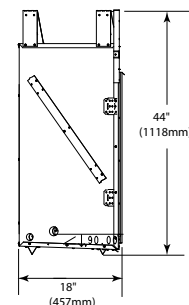

PLAZA

Model	Length	Width	Depth	Viewing Area	BTU/hr Input
Plaza-24"	24" [610]	5-3/8" [137]	5-3/8" [137]	24" x 5-3/8" [613 x 137]	32,000

	Starter Kit	Starter +1 extension	Starter + 2 extensions	Starter + 3 extensions	Starter + 4 extensions
A	26 in (660 mm)	50 in (1270 mm)	74 in (1880 mm)	98 in (2489 mm)	122 in (3099 mm)
B	24 in (610 mm)	48 in (1219 mm)	72 in (1829 mm)	96 in (2438 mm)	120 in (3048 mm)

		A	B	C	D	E
ODPLAZA-L24S	in	17	17	45	8	8
	mm	432	432	1143	203	203

LANAI

Model	Front Width		Back Width		Height		Depth		Viewing Area	BTU/hr Input
	Unit	Framing	Unit	Framing	Unit	Framing	Unit	Framing		
Lanai	57-1/4" [1454]	57-3/4" [1467]	57-1/4" [1454]	57-3/4" [1467]	36-3/8" [924]	39-1/2" [1003]	17-5/8" [448]	17-5/8" [448]	51" x 18" [1295 x 457]	55,000

COURTYARD

Model	Front Width		Back Width		Height		Depth		Viewing Area
	Unit	Framing	Unit	Framing	Unit	Framing	Unit	Framing	
Courtyard-36"	41-3/4" [1060]	43-1/2" [1105]	31-1/2" [800]	43-1/2" [1105]	44" [1118]	44-1/8" [1121]	18" [457]	18-1/8" [459]	36" x 30-3/4" [914 x 781]
Courtyard-42"	47-3/4" [1213]	49-1/2" [1257]	37-1/2" [953]	49-1/2" [1257]	44" [1118]	44-1/8" [1121]	18" [457]	18-1/8" [459]	42" x 30-3/4" [1067 x 781]

Drawings to the right represent the 36" and 42" combined.

Side View

MODEL	Courtyard-36"	Courtyard-42"
A	36" [914]	42" [1067]
B	41-3/4" [1060]	47-3/4" [1213]
C (back width)	31-1/2" [800]	37-1/2" [953]