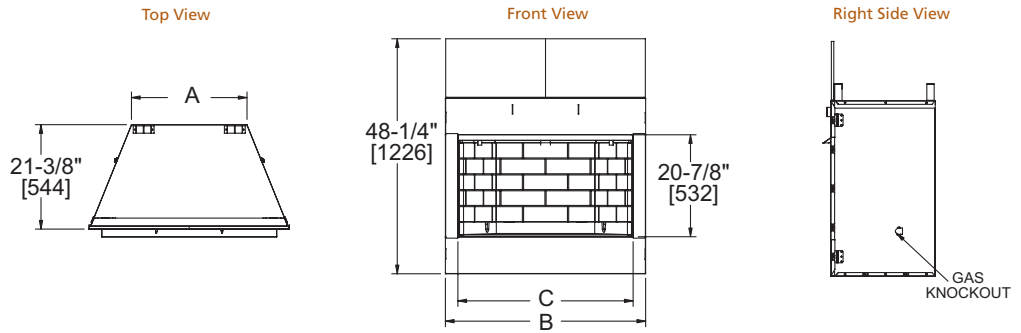

FIRE FEATURE SPECIFICATIONS

VILLA GAS

Model	Front Width		Back Width		Height		Depth		Viewing Area	BTU/hr Input
	Unit	Framing	Unit	Framing	Unit	Framing	Unit	Framing		
Villa Gas 36"	41" [1041]	42" [1067]	23-3/4" [603]	42" [1067]	39-1/2" [1003]	39-3/4" [1010]	21-3/8" [544]	21-1/2" [546]	36" x 20-7/8" [914 x 532]	40,000 (NG), 40,000 (LP)
Villa Gas 42"	47" [1194]	48" [1219]	29-3/4" [756]	48" [1219]	39-1/2" [1003]	39-3/4" [1010]	21-3/8" [544]	21-1/2" [546]	42" x 20-7/8" [1067 x 532]	42,000 (NG), 42,000 (LP)

Drawings to the right represent the 36" and 42" combined.

MODEL	Villa Gas 36"	Villa Gas 42"
A	23-3/4" [603]	29-3/4" [756]
B	41-1/8" [1045]	47-1/8" [1197]
C	36" [914]	42" [1067]