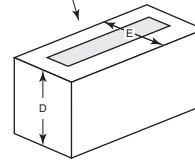

PLAZA

Model	Length	Width	Depth	Viewing Area	BTU/hr Input
Plaza-24"	24" [610]	5-3/8" [137]	5-3/8" [137]	24" x 5-3/8" [613 x 137]	32,000

	Starter Kit	Starter +1 extension	Starter + 2 extensions	Starter + 3 extensions	Starter + 4 extensions
A	26 in (660 mm)	50 in (1270 mm)	74 in (1880 mm)	98 in (2489 mm)	122 in (3099 mm)
B	24 in (610 mm)	48 in (1219 mm)	72 in (1829 mm)	96 in (2438 mm)	120 in (3048 mm)

		A	B	C	D	E
ODPLAZA-L24S	in	17	17	45	8	8
	mm	432	432	1143	203	203

LANAI

Model	Front Width		Back Width		Height		Depth		Viewing Area	BTU/hr Input
	Unit	Framing	Unit	Framing	Unit	Framing	Unit	Framing		
Lanai	57-1/4" [1454]	57-3/4" [1467]	57-1/4" [1454]	57-3/4" [1467]	36-3/8" [924]	39-1/2" [1003]	17-5/8" [448]	17-5/8" [448]	51" x 18" [1295 x 457]	55,000

COURTYARD

Model	Front Width		Back Width		Height		Depth		Viewing Area
	Unit	Framing	Unit	Framing	Unit	Framing	Unit	Framing	
Courtyard-36"	41-3/4" [1060]	43-1/2" [1105]	31-1/2" [800]	43-1/2" [1105]	44" [1118]	44-1/8" [1121]	18" [457]	18-1/8" [459]	36" x 30-3/4" [914 x 781]
Courtyard-42"	47-3/4" [1213]	49-1/2" [1257]	37-1/2" [953]	49-1/2" [1257]	44" [1118]	44-1/8" [1121]	18" [457]	18-1/8" [459]	42" x 30-3/4" [1067 x 781]

Drawings to the right represent the 36" and 42" combined.

MODEL	Courtyard-36"	Courtyard-42"
A	36" [914]	42" [1067]
B	41-3/4" [1060]	47-3/4" [1213]
C (back width)	31-1/2" [800]	37-1/2" [953]