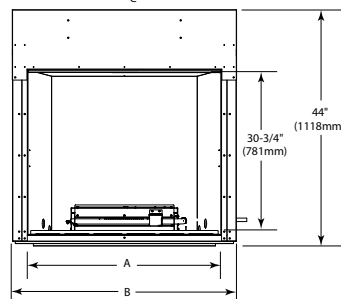

COURTYARD

Model	Front Width		Back Width		Height		Depth		Viewing Area
	Unit	Framing	Unit	Framing	Unit	Framing	Unit	Framing	
Courtyard-36"	41-3/4" [1060]	43-1/2" [1105]	31-1/2" [800]	43-1/2" [1105]	44" [1118]	44-1/8" [1121]	18" [457]	18-1/8" [459]	36" x 30-3/4" [914 x 781]
Courtyard-42"	47-3/4" [1213]	49-1/2" [1257]	37-1/2" [953]	49-1/2" [1257]	44" [1118]	44-1/8" [1121]	18" [457]	18-1/8" [459]	42" x 30-3/4" [1067 x 781]

Drawings to the right represent the 36" and 42" combined.

Front View
C