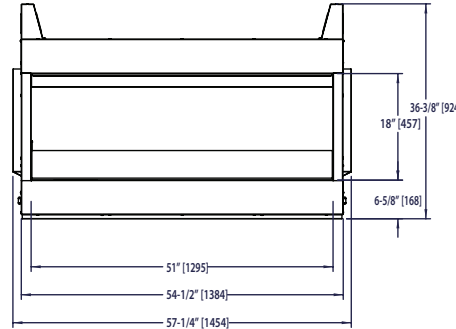

PLAZA

Model	Length	Width	Depth	Viewing Area	BTU/hr Input
Plaza-24"	24" [610]	5-3/8" [137]	5-3/8" [137]	24" x 5-3/8" [613 x 137]	32,000

	Starter Kit	Starter +1 extension	Starter + 2 extensions	Starter + 3 extensions	Starter + 4 extensions
A	26 in (660 mm)	50 in (1270 mm)	74 in (1880 mm)	98 in (2489 mm)	122 in (3099 mm)
B	24 in (610 mm)	48 in (1219 mm)	72 in (1829 mm)	96 in (2438 mm)	120 in (3048 mm)

		A	B	C	D	E
ODPLAZA-L24S	in	17	17	45	8	8
	mm	432	432	1143	203	203

LANAI

Model	Front Width		Back Width		Height		Depth		Viewing Area	BTU/hr Input
	Unit	Framing	Unit	Framing	Unit	Framing	Unit	Framing		
Lanai	57-1/4" [1454]	57-3/4" [1467]	57-1/4" [1454]	57-3/4" [1467]	36-3/8" [924]	39-1/2" [1003]	17-5/8" [448]	17-5/8" [448]	51" x 18" [1295 x 457]	55,000

Front View

COURTYARD

Model	Front Width		Back Width		Height		Depth		Viewing Area
	Unit	Framing	Unit	Framing	Unit	Framing	Unit	Framing	
Courtyard-36"	41-3/4" [1060]	43-1/2" [1105]	31-1/2" [800]	43-1/2" [1105]	44" [1118]	44-1/8" [1121]	18" [457]	18-1/8" [459]	36" x 30-3/4" [914 x 781]
Courtyard-42"	47-3/4" [1213]	49-1/2" [1257]	37-1/2" [953]	49-1/2" [1257]	44" [1118]	44-1/8" [1121]	18" [457]	18-1/8" [459]	42" x 30-3/4" [1067 x 781]

Drawings to the right represent the 36" and 42" combined.

MODEL	Courtyard-36"	Courtyard-42"
A	36" [914]	42" [1067]
B	41-3/4" [1060]	47-3/4" [1213]
C (back width)	31-1/2" [800]	37-1/2" [953]