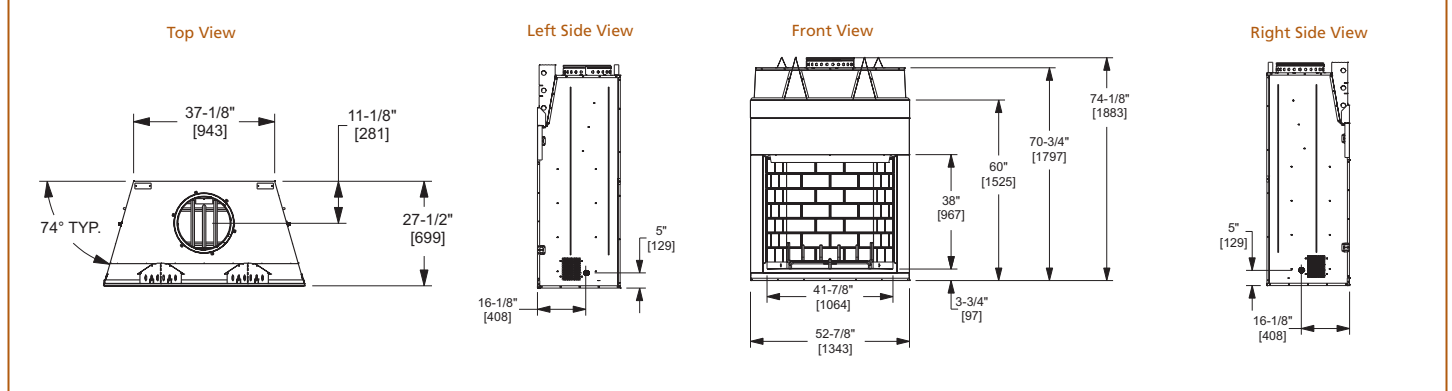

Model	Front Width		Back Width		Height		Depth		Viewing Area
	Unit	Framing	Unit	Framing	Unit	Framing	Unit	Framing	
Montana-36"	42" [1067]	43" [1091]	25" [635]	43" [1091]	42-1/4" [1073]	42-3/8" [1076]	23-1/4" [591]	24-1/8" [613]	36" x 23-1/2" [915 x 597]
Montana-42"	48" [1219]	49" [1246]	31" [787]	49" [1246]	42-1/4" [1073]	42-3/8" [1076]	23-1/4" [591]	24-1/8" [613]	42" x 23-1/2" [1067 x 597]

Drawings to the right represent the 36" and 42" combined.

MODEL	Montana-36"	Montana-42"
A	25" [786]	31" [786]
B	13-7/8" [352]	14" [356]
C	9-1/2" [241]	9-1/2" [241]
D	13-1/4" [337]	14" [356]

CASTLEWOOD

Model	Front Width		Back Width		Height		Depth		Viewing Area
	Unit	Framing	Unit	Framing	Unit	Framing	Unit	Framing	
Castlewood-42"	52-7/8" [1343]	53-7/8" [1368]	37-1/8" [943]	40-1/8" [1019]	74-1/8" [1883]	74-1/2" [1892]	27-1/2" [699]	28-1/2" [724]	41-7/8" x 38" [1063 x 965]