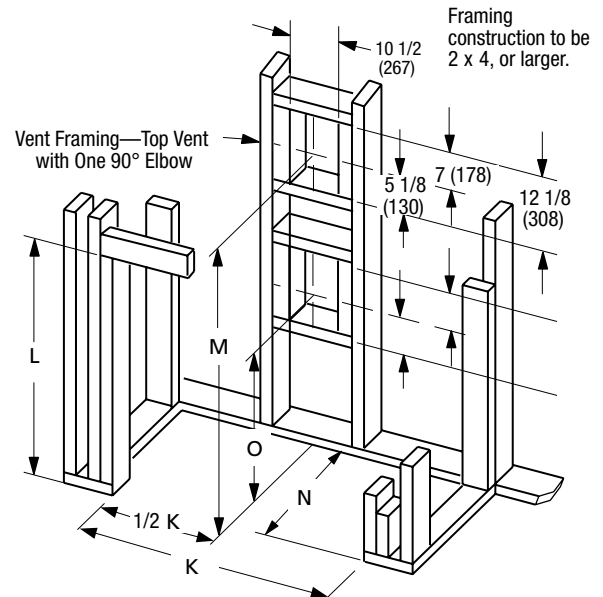

## APPLIANCE SPECIFICATIONS

	DRT3535	DRT3540	DRT3545
A	32-1/8"	37-1/8"	37-1/8"
B	26-5/8"	34-5/8"	34-5/8"
C	19-1/2"	24-1/2"	24-1/2"
D	29-1/4"	34-1/4"	39-1/4"
E	35-1/4"	40-1/4"	45-1/4"
F	25"	30"	35"
G	12-1/2"	15"	17-1/2"
H	32-7/8"	37-7/8"	42-7/8"
I	17"	17"	17"
J	6-7/8"	6-7/8"	6-7/8"

## FLAT WALL FRAMING SPECIFICATIONS

	DRT3535	DRT3540	DRT3545
K	35-7/8"	40-7/8"	45-7/8"
L	36-1/4"*	41-1/4"*	41-1/4"*
M	38-3/4"	43-3/4"	43-3/4"
N	18-1/2"	18-1/2"	18-1/2"
O	23-3/8"	28-1/4"	28-1/4"

\* Includes 4" for fold-up standoffs