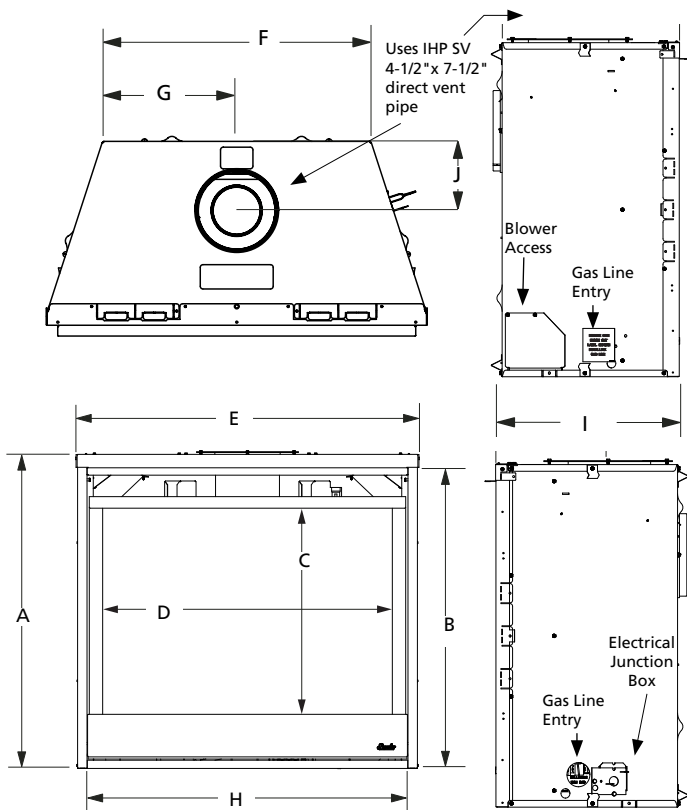

## APPLIANCE SPECIFICATIONS

	DRT3535	DRT3540	DRT3545
A	32-1/8"	37-1/8"	37-1/8"
B	26-5/8"	34-5/8"	34-5/8"
C	19-1/2"	24-1/2"	24-1/2"
D	29-1/4"	34-1/4"	39-1/4"
E	35-1/4"	40-1/4"	45-1/4"
F	25"	30"	35"
G	12-1/2"	15"	17-1/2"
H	32-7/8"	37-7/8"	42-7/8"
I	17"	17"	17"
J	6-7/8"	6-7/8"	6-7/8"