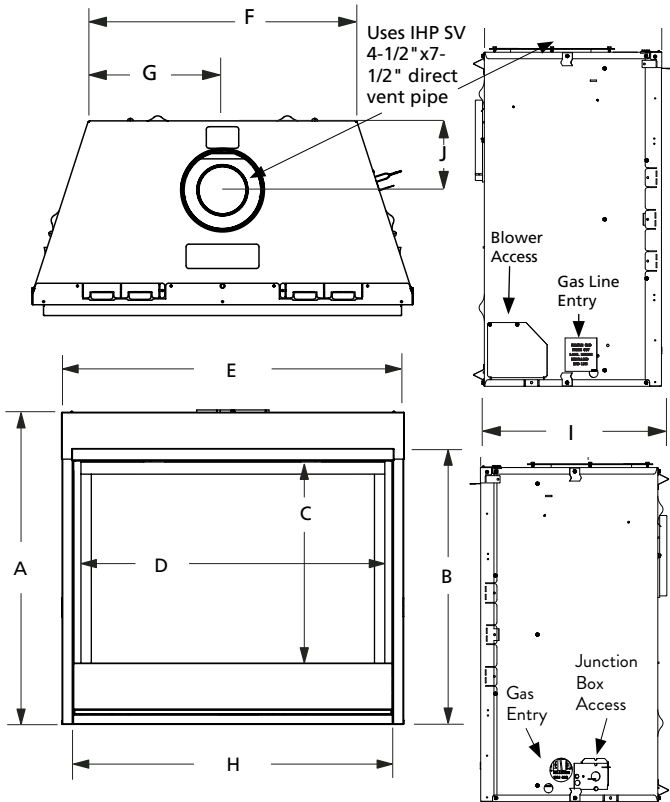

*All applicable models comply with ANSI Z21.50/88 barrier requirements.

INTERIOR

Black Painted (Standard)

APPLIANCE SPECIFICATIONS

DRT2033

| | |
|---|-----------|
| A | 30-1/8" |
| B | 26-1/4" |
| C | 18-5/16" |
| D | 30-1/2" |
| E | 33-5/8" |
| F | 21-7/8" |
| G | 10-15/16" |
| H | 31" |
| I | 14" |
| J | 5-3/4" |

FRAMING SPECIFICATIONS

DRT2033

| | |
|--------|----------|
| WIDTH | 33-7/8" |
| HEIGHT | 34-1/4"* |
| DEPTH | 14-1/2" |

* Includes 4" for fold-up standoffs

On the cover: DRT2033 shown with Black Painted Interior