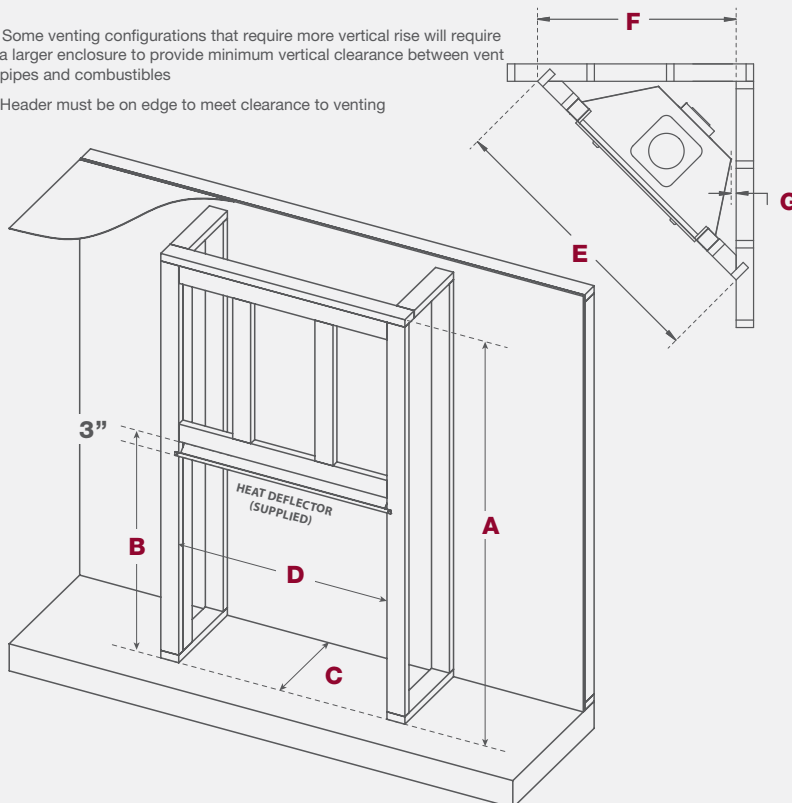

Unit Specifications

ICON LEGEND

AVAILABLE	+	NOT AVAILABLE	-
DEDICATED	◊	STANDARD	◦

	BTU NATURAL GAS	BTU LIQUID PROPANE	VENTING	CLEARANCE TOP - TOP VENT	CLEARANCE REAR - TOP VENT	CLEARANCE SIDES	CLEARANCE BACK	CLEARANCE FLOOR	CLEARANCE MANTEL	FRONT VIEWING AREA	FRONT GLASS TYPE	STANDARD MEDIA	INVISIMESH SCREEN POWERVENT	REMOTE CONTROL FANS	UPLIGHTING	DOWNLIGHTING		
DRSQ38*1-2	24,000	19,500	5"/8"^Δ	21	17	0	1½	0	6	33¼" X 22¾"	BOROSILICATE	N/A	◦	+	◦	◦	-	◦
DRSQ38*1	20,500	16,500	5"/8" ^Δ	21	17	0	1½	0	6	33¼" X 22¾"	BOROSILICATE	N/A	+	+	+	+	-	-
DRSQ42*1-2	32,500	27,000	5"/8"	28	28	½	1½	0	10	37¼" X 26¾"	BOROSILICATE	N/A	◦	+	◦	◦	-	◦
DRSQ42*1	32,500	27,000	5"/8"	28	28	½	1½	0	10	37¼" X 26¾"	BOROSILICATE	N/A	+	+	+	+	-	-
DRSQ46*1-2	40,000	34,000	5"/8"	35	35	½	1	0	10	41¼" X 30¾"	BOROSILICATE	N/A	◦	+	◦	◦	-	◦
DRSQ46*1	40,000	34,000	5"/8"	35	35	½	1	0	10	41¼" X 30¾"	BOROSILICATE	N/A	+	+	+	+	-	-

ΔCan be reduced to 4"7"

DELRAY SQUARE FRAMING (MINIMUM DIMENSIONS)

	A*	B	C	D	E	F	G
DRSQ38	62⅞	44⅞	18	40⅜	59¼	41⅞	2
DRSQ42	72	51	21	45	62⅞	44⅞	1
DRSQ46	84	55	22	49	67⅞	47⅞	1

* Some venting configurations that require more vertical rise will require a larger enclosure to provide minimum vertical clearance between vent pipes and combustibles

Header must be on edge to meet clearance to venting