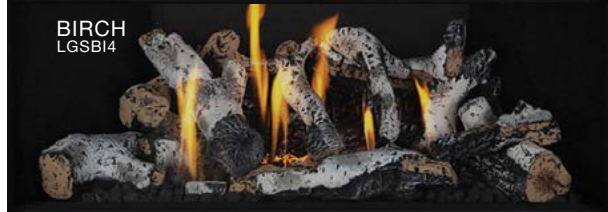

DRIFTWOOD
LGSDW4