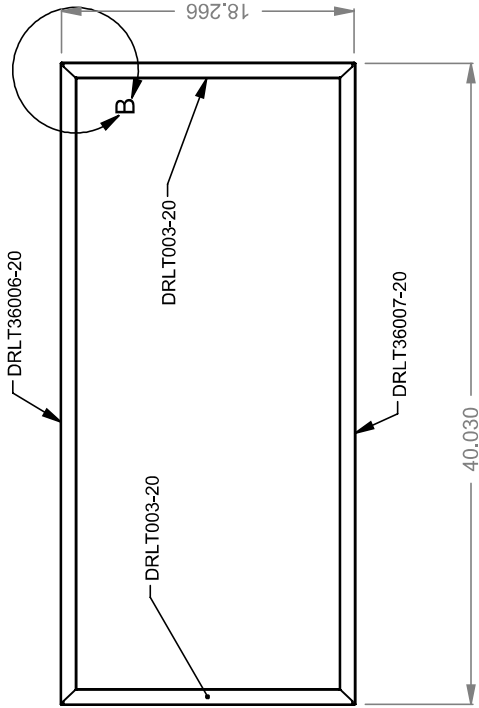

DRLT36-2

DRLT36

DRLT36
DRLT36-2
Trim Kits

MONTIGO
the art of fireplaces®
www.montigo.com

UNLESS OTHERWISE SPECIFIED	DATE
DIMENSIONS ARE IN INCHES TOLERANCES: FRACTIONAL ± 1/8"	09/19/2022