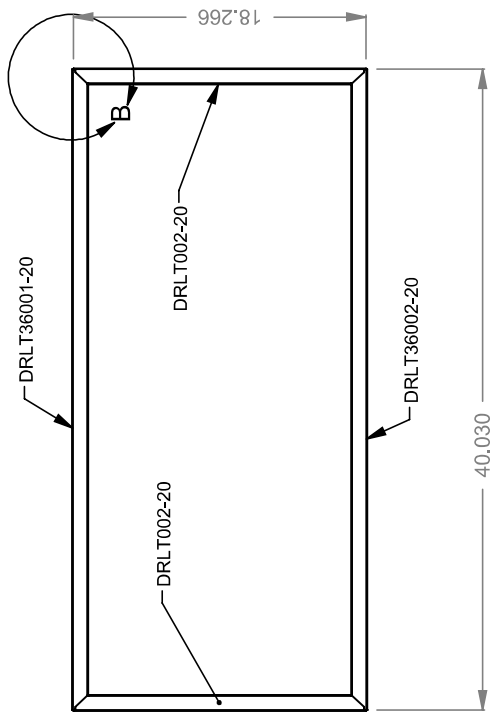

DRLT36-2

DRLT36

DRLT36
DRLT36-2
Trim Kits

MONTIGO
the art of fireplaces®
www.montigo.com

UNLESS OTHERWISE SPECIFIED	DATE
DIMENSIONS ARE IN INCHES TOLERANCES: FRACTIONAL ± 1/8"	09/19/2022