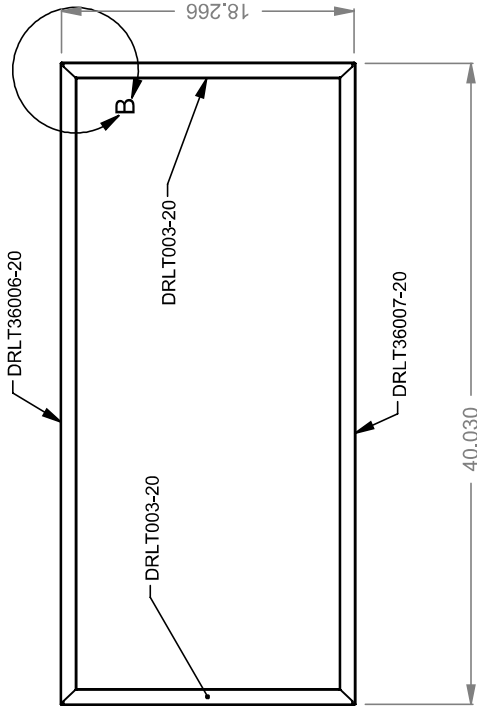

DRLT36-2

DRLT36

DRLT36
DRLT36-2

Trim Kits

MONTIGO[®]
the art of **fireplaces**[®]
www.montigo.com

UNLESS OTHERWISE SPECIFIED

DIMENSIONS ARE IN INCHES
TOLERANCES: FRACTIONAL ± 1/8"

DATE