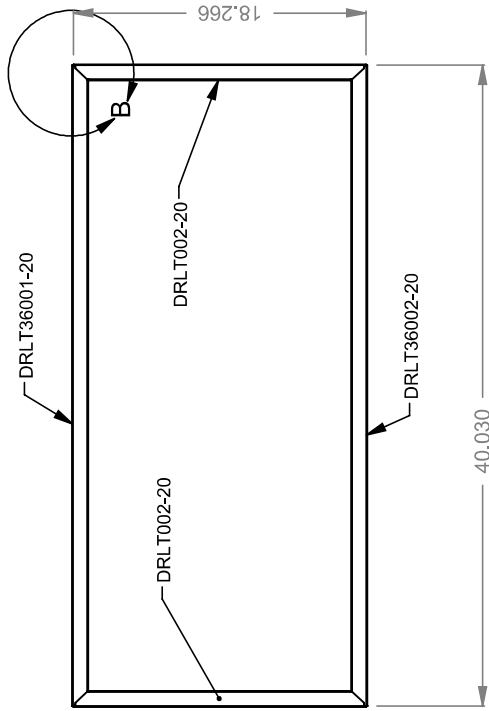

DRLT36-2

DRLT36

DRLT36
DRLT36-2

Trim Kits

MONTIGO[®]
the art of **fireplaces**[®]
www.montigo.com

UNLESS OTHERWISE SPECIFIED

DIMENSIONS ARE IN INCHES
TOLERANCES: FRACTIONAL ± 1/8"

DATE