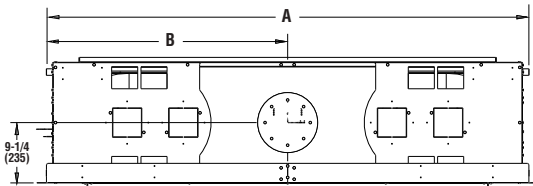

APPLIANCE SPECIFICATIONS

TOP VIEW