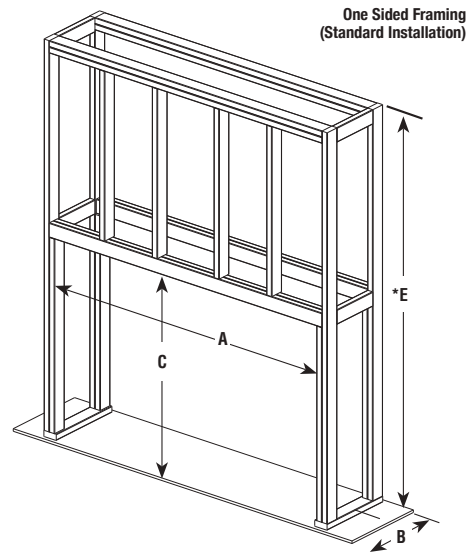

One Sided Framing
With HeatFlo™ Kit

FRAMING SPECIFICATIONS

One Sided Framing
(Standard Installation)