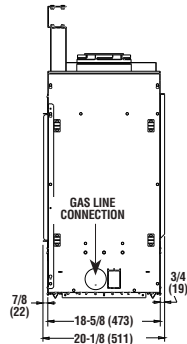

## APPLIANCE SPECIFICATIONS

TOP VIEW

FRONT VIEW

### DRL 6000 SERIES DIMENSIONS

Models	A	B	C	D	E
60"	74"	37"	56-5/8"	61-1/2"	76-5/8"
72"	86"	43"	68-5/8"	73-1/2"	88-5/8"
84"	98"	49"	80-5/8"	85-1/2"	100-5/8"

RIGHT SIDE VIEW

- REFER TO INSTALLATION MANUAL FOR ALL REQUIRED CLEARANCES TO COMBUSTIBLES.