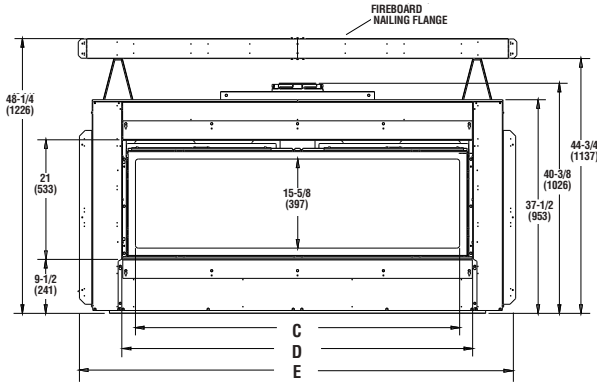

## APPLIANCE SPECIFICATIONS

TOP VIEW

FRONT VIEW

### DRL 6000 SERIES DIMENSIONS

Models	A	B	C	D	E
60"	74"	37"	56-5/8"	61-1/2"	76-5/8"
72"	86"	43"	68-5/8"	73-1/2"	88-5/8"
84"	98"	49"	80-5/8"	85-1/2"	100-5/8"

RIGHT SIDE VIEW

- REFER TO INSTALLATION MANUAL FOR ALL REQUIRED CLEARANCES TO COMBUSTIBLES.