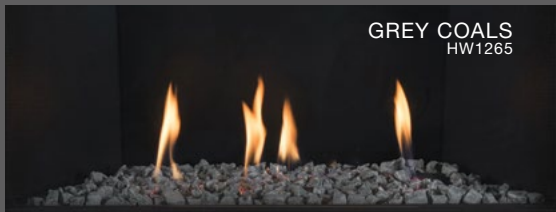

ICE FIREGLASS
HW1157

WATCH IT BURN DELRAY SQUARE 42 VIDEO

YouTube

Watch the video to see the DelRay Square 42 burning with 9 media sets and 7 liners.

DELRAY SQUARE
42 MEDIA SHOWN
BELOW

GREY COALS
HW1265