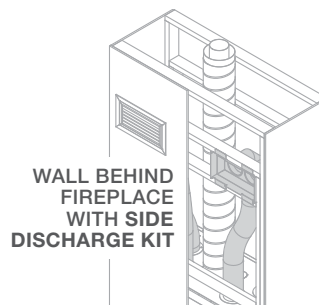

WALL BEHIND FIREPLACE WITH TV KIT

HEAT DIVERSION INTO AN ADJACENT ROOM

Leverage the heat from your fireplace to warm a room that shares a wall with the unit.

WALL BEHIND FIREPLACE WITH SIDE DISCHARGE KIT