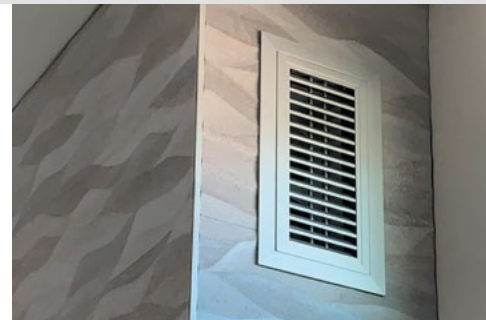

WALL BEHIND FIREPLACE WITH TV KIT