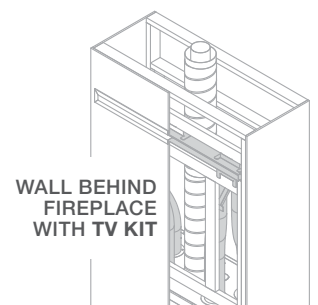

WALL BEHIND FIREPLACE WITH TV KIT