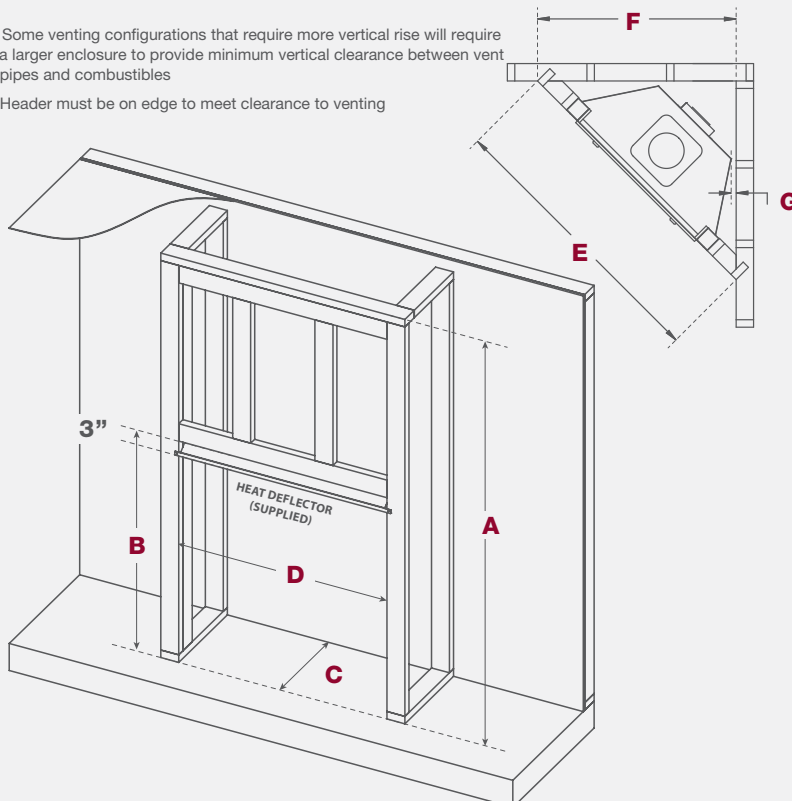

BTU NATURAL GAS	BTU LIQUID PROPANE	VENTING	CLEARANCE TOP - TOP VENT	CLEARANCE REAR - TOP VENT	CLEARANCE SIDES	CLEARANCE BACK	CLEARANCE FLOOR	CLEARANCE MANTEL	FRONT VIEWING AREA	FRONT GLASS TYPE	STANDARD MEDIA	MICRO MESH SAFETY SCREEN	POWERVENT	REMOTE CONTROL	FANS	UPLIGHTING	DOWNLIGHTING
DRSQ34*1-2	18,000	16,000	4"/7"	21	17	0	1½	0	9	29¹¹/₁₆" X 18⁷/₈"	BOROSILICATE	N/A	◦	+	◦	◦	-	◦
DRSQ34*1	15,500	14,000	4"/7"	21	17	0	1½	0	9	29¹¹/₁₆" X 18⁷/₈"	BOROSILICATE	N/A	+	+	+	+	-	-
DRSQ38*1-2	24,000	19,500	5"/8"^Δ	21	17	0	1½	0	6	33¹¹/₁₆" X 22⁷/₈"	BOROSILICATE	N/A	◦	+	◦	◦	-	◦
DRSQ38*1	20,500	16,500	5"/8"^Δ	21	17	0	1½	0	6	33¹¹/₁₆" X 22⁷/₈"	BOROSILICATE	N/A	+	+	+	+	-	-
DRSQ42*1-2	32,500	27,000	5"/8"	28	28	½	1½	0	10	37¹¹/₁₆" X 26⁷/₈"	BOROSILICATE	N/A	◦	+	◦	◦	-	◦
DRSQ42*1	32,500	27,000	5"/8"	28	28	½	1½	0	10	37¹¹/₁₆" X 26⁷/₈"	BOROSILICATE	N/A	+	+	+	+	-	-
DRSQ46*1-2	40,000	34,000	5"/8"	35	35	½	1	0	10	41¹¹/₁₆" X 30⁷/₈"	BOROSILICATE	N/A	◦	+	◦	◦	-	◦
DRSQ46*1	40,000	34,000	5"/8"	35	35	½	1	0	10	41¹¹/₁₆" X 30⁷/₈"	BOROSILICATE	N/A	+	+	+	+	-	-

ΔCan be reduced to 4"7"

DELRAY SQUARE FRAMING (MINIMUM DIMENSIONS)

	A*	B	C	D	E	F	G
DRSQ34	49	40½	18	36	52⁵/₁₆	37¹/₁₆	1
DRSQ38	62¹/₈	44⁷/₁₆	18	40³/₁₆	59¼	41⁷/₈	2
DRSQ42	72	51	21	45	62¹/₁₆	44¹/₈	1
DRSQ46	84	55	22	49	67³/₈	47⁵/₈	1

* Some venting configurations that require more vertical rise will require a larger enclosure to provide minimum vertical clearance between vent pipes and combustibles

Header must be on edge to meet clearance to venting