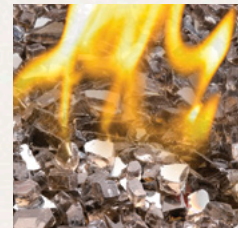

# Media Options

Premium Birch Log Kit with Topaz Glass Embers

Beach Fire Kit

Shore Fire kit (sand included)

Mineral Rock kit

Beach Fire, Shore Fire and Mineral Rock Kits Combined

Blue Glass Embers

Amber Glass Embers

Black Glass Embers

Red Glass Embers

Topaz Glass Embers

Clear Glass Embers