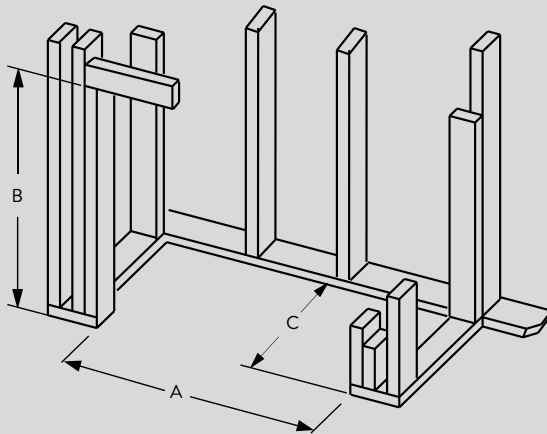

Red Herringbone Ceramic Fiber Liner

Buff Rustic Stacked Ceramic Fiber Liner

Buff Herringbone Ceramic Fiber Liner

FLAT WALL FRAMING SPECIFICATIONS

MONTEBELLO DLX 40 MONTEBELLO DLX 45

| | | |
|---|---------|---------|
| A | 50-3/4" | 56-7/8" |
| B | 45" | 50" |
| C | 26" | 26" |

CORNER FRAMING SPECIFICATIONS

MONTEBELLO DLX 40 MONTEBELLO DLX 45

| | | |
|---|---------|---------|
| D | 50-5/8" | 56-3/4" |
| E | 83-5/8" | 89-7/8" |
| F | 41-7/8" | 44-7/8" |
| G | 59-1/8" | 63-1/2" |