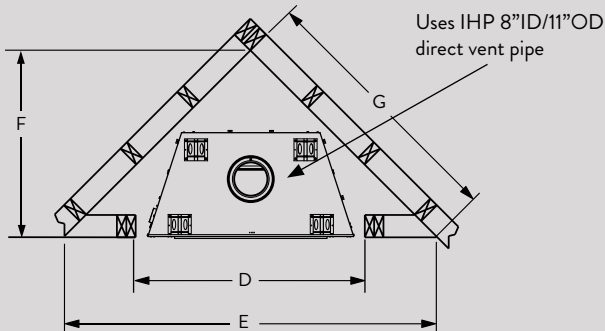

Red Herringbone Ceramic Fiber Liner

Buff Rustic Stacked Ceramic Fiber Liner

Buff Herringbone Ceramic Fiber Liner

FLAT WALL FRAMING SPECIFICATIONS

MONTEBELLO DLX 40 MONTEBELLO DLX 45

| | | |
|---|---------|---------|
| A | 50-3/4" | 56-7/8" |
| B | 45" | 50" |
| C | 26" | 26" |

CORNER FRAMING SPECIFICATIONS

MONTEBELLO DLX 40 MONTEBELLO DLX 45

| | | |
|---|---------|---------|
| D | 50-5/8" | 56-3/4" |
| E | 83-5/8" | 89-7/8" |
| F | 41-7/8" | 44-7/8" |
| G | 59-1/8" | 63-1/2" |