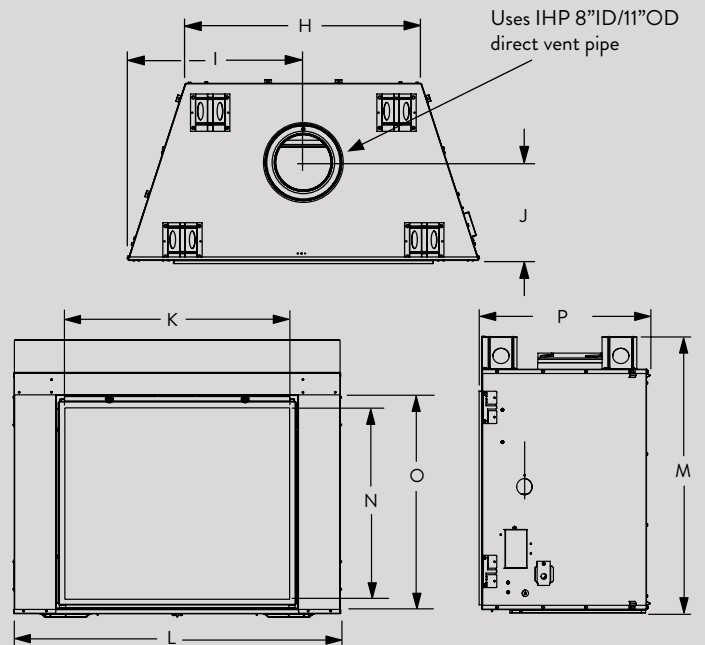

APPLIANCE SPECIFICATIONS

MONTEBELLO DLX 40   MONTEBELLO DLX 45

H	34"	40-1/8"
I	25-5/16"	28-3/8"
J	14-1/8"	14-1/8"
K	34-3/4"	40-59/64"
L	50-5/8"	56-11/16"
M	45"	50"
N	29-9/32"	34-1/2"
O	33-3/32"	38-3/32"
P	26-15/32"	26-15/32"

FIREPLACE EFFICIENCIES – Listed to ANSI Z21.50 as a decorative gas appliance.

MODEL	FUEL	BTU/HR	P4/ENERGUIDE*
MONTEBELLO DLX 40	NG	32,000/50,000	35.8%
MONTEBELLO DLX 40	LP	32,000/50,000	42.0%
MONTEBELLO DLX 40 TYN	NG	26,500/42,000	47.0%
MONTEBELLO DLX 45	NG	40,000/57,000	47.2%
MONTEBELLO DLX 45	LP	43,000/56,000	47.0%
MONTEBELLO DLX 45 TYN	NG	35,000/48,000	47.2%

*Intermittent ignition systems.

astria
FIREPLACES®

© 2018 Innovative Hearth Products
785617M 07/18

Visit us online
Astria.us.com

PFS®
C US
Report #F14-106