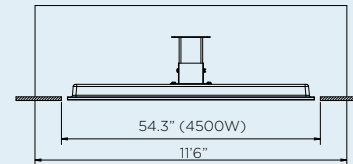

MINIMUM CAVITY FOR 4500W