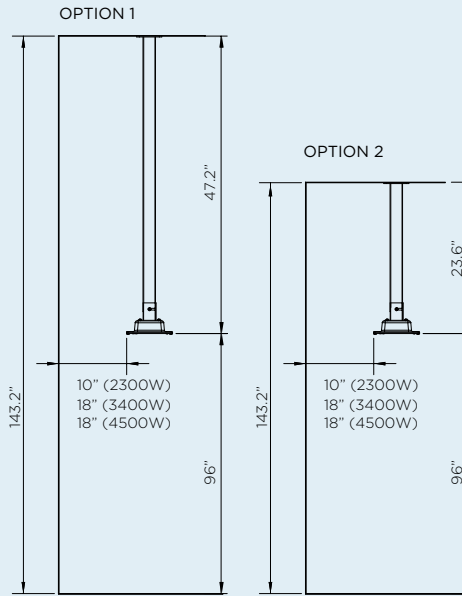

CEILING POLE CLEARANCE