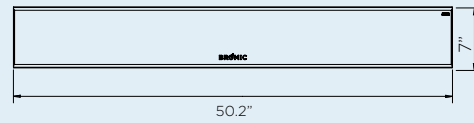

DIMENSIONS

With a wide range of sizes available, find the ideal heater to suit your outdoor space.

CONTROL OPTIONS

PROFILE

3400W

CEILING RECESS