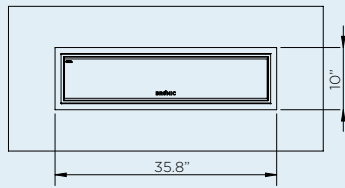

CEILING RECESS

CEILING RECESS FRAME 2300W