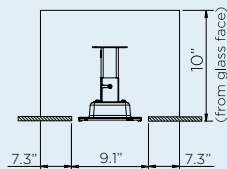

DIMENSIONS

With a wide range of sizes available, find the ideal heater to suit your outdoor space.

CONTROL OPTIONS

PROFILE

CEILING RECESS

MINIMUM CAVITY FOR 4500W