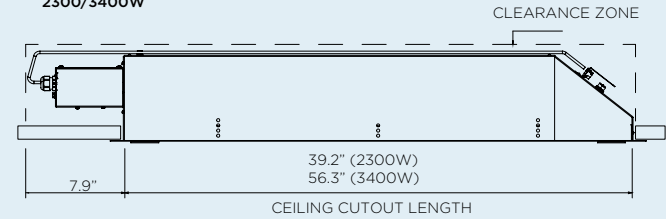

LOW CLEARANCE RECESS KIT
2300/3400W