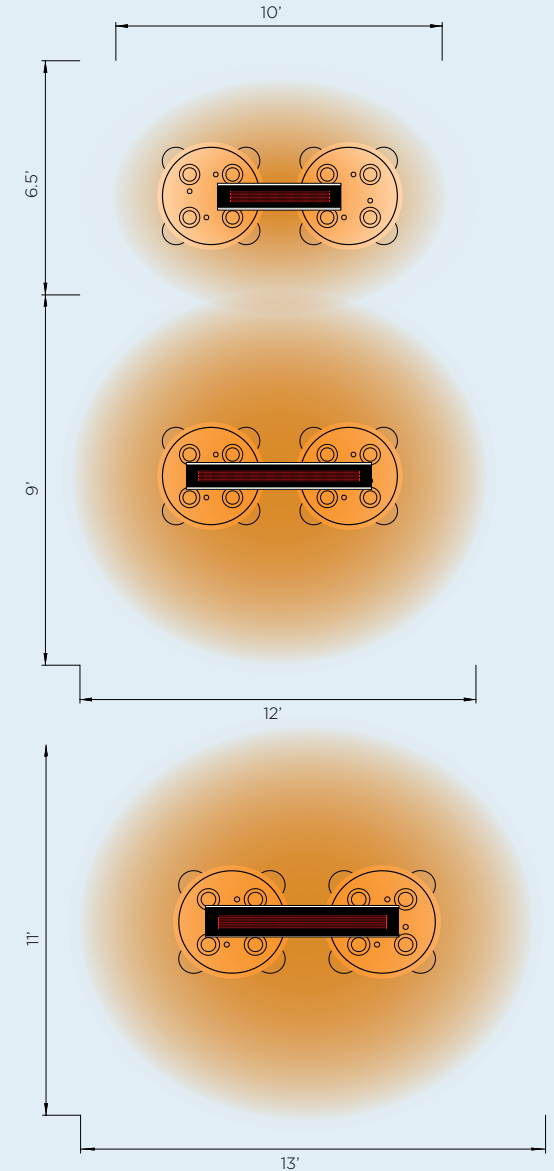

HEAT AREA

2300W SERIES
HEATING APPROXIMATELY 65FT²
2300W HEATING POWER

3400W SERIES
HEATING APPROXIMATELY 108FT²
3400W HEATING POWER

4500W SERIES
HEATING APPROXIMATELY 143FT²
4500W HEATING POWER