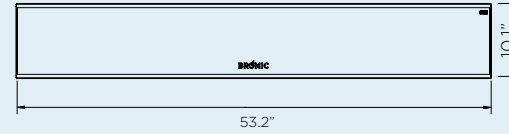

DIMENSIONS

With a wide range of sizes available, find the ideal heater to suit your outdoor space.

CONTROL OPTIONS

PROFILE

4500W

CEILING RECESS