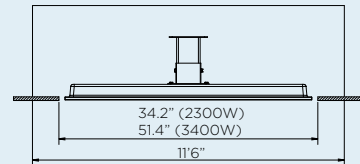

MINIMUM CAVITY OPTION 2
2300/3400W