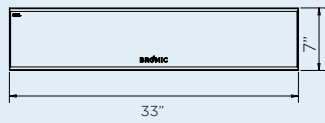

DIMENSIONS

With a wide range of sizes available, find the ideal heater to suit your outdoor space.

CONTROL OPTIONS

ON | OFF CONTROL

DIMMER CONTROL

MASTER REMOTE

PROFILE

2300W