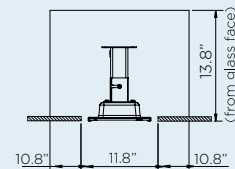

DIMENSIONS

With a wide range of sizes available, find the ideal heater to suit your outdoor space.

CONTROL OPTIONS

PROFILE

CEILING RECESS

MINIMUM CAVITY FOR 4500W