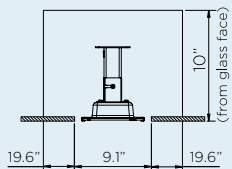

DIMENSIONS

With a wide range of sizes available, find the ideal heater to suit your outdoor space.

CONTROL OPTIONS

PROFILE

CEILING RECESS

MINIMUM CAVITY FOR 4500W