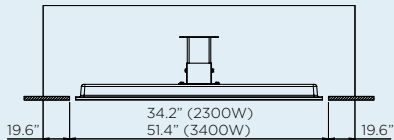

MINIMUM CAVITY OPTION 1
2300/3400W