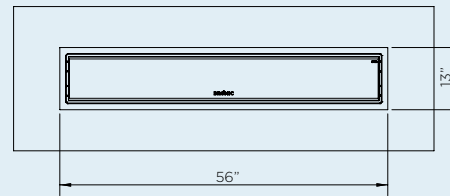

CEILING RECESS FRAME 4500W