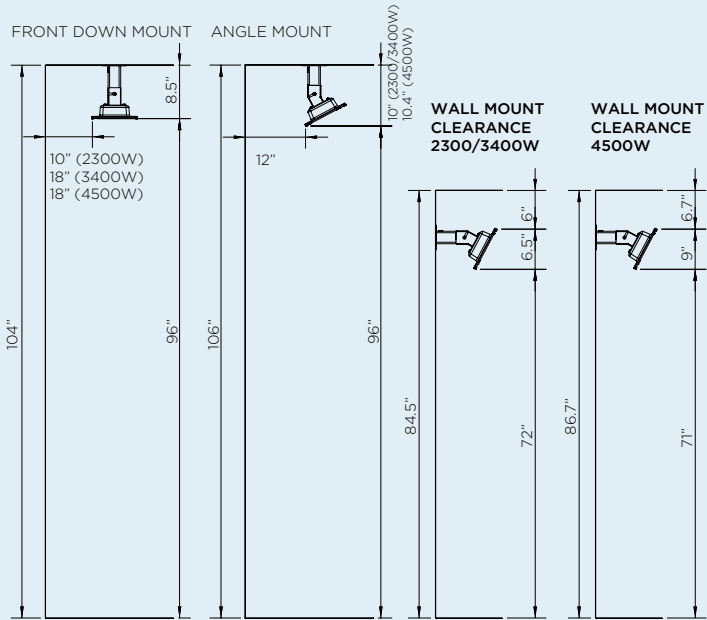

MOUNT OPTIONS

With a wide array of mounting options, Bromic offers solutions to compliment any decor and provide functionality for ambiance and comfort.

CEILING & WALL MOUNT

CEILING MOUNT CLEARANCE