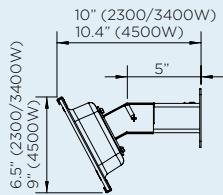

WALL BRACKET (INCLUDED)