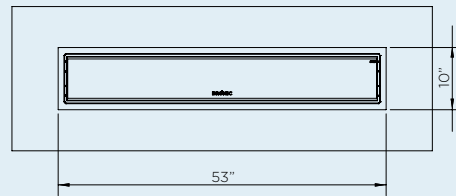

CEILING RECESS FRAME 3400W