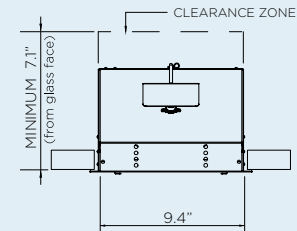

MINIMUM CAVITY FOR 4500W